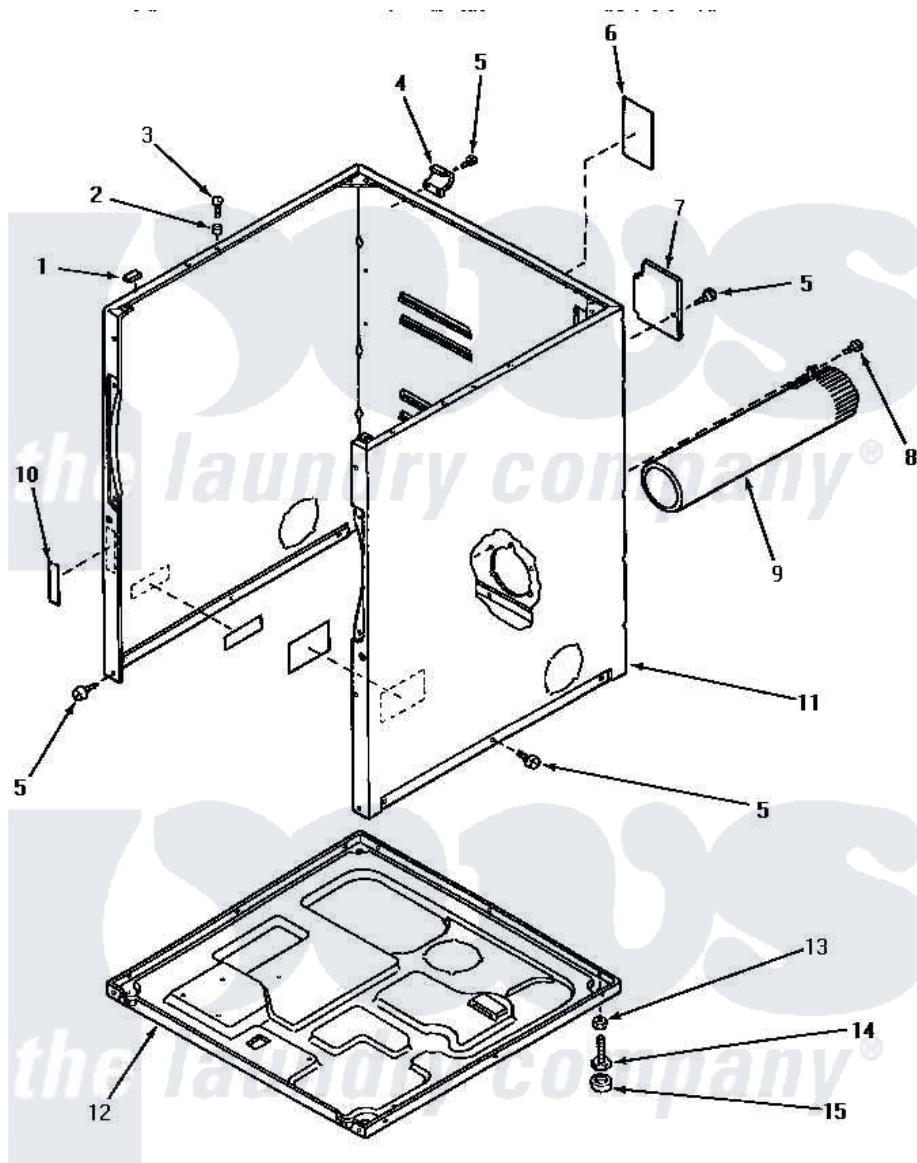

Amana NG6619 02 - CABINET, EXHAUST DUCT & BASE

CABINET, EXHAUST DUCT AND BASE

Amana [Residential Amana NG6619 Washer Parts](#) Parts Diagram 02 - CABINET, EXHAUST DUCT & BASE
 Click on the part number to view part

Item	Original Part Number	Replaced By	Status	Part Description
1	Y56128			Pad, Bumper
2	56079	505187		Locator, Panel
3	32671	Y014874		Screw, Idler Arm And Sleeve
4	60826		Not Available	HINGE, TOP
5	33562	27001200		Screw
6	56427		Not Available	STICKER
7	60821			Access Cover
8	Y33561	489464		Screw
9	56118		Not Available	ASSY, EXHAUST DUCT
10	24903		Not Available	STICKER,DISCONNECT POW
11	60813PW		Not Available	CABINET, WHITE
"	60813PH		Not Available	CABINET, HARVEST GOLD
"	60813PL		Not Available	CABINET, ALMOND
12	60811			Assembly, Base-Complete
13	20274	62739		Nut, Lock
14	Y52696	Y305086		Adjustable Leg And Nut