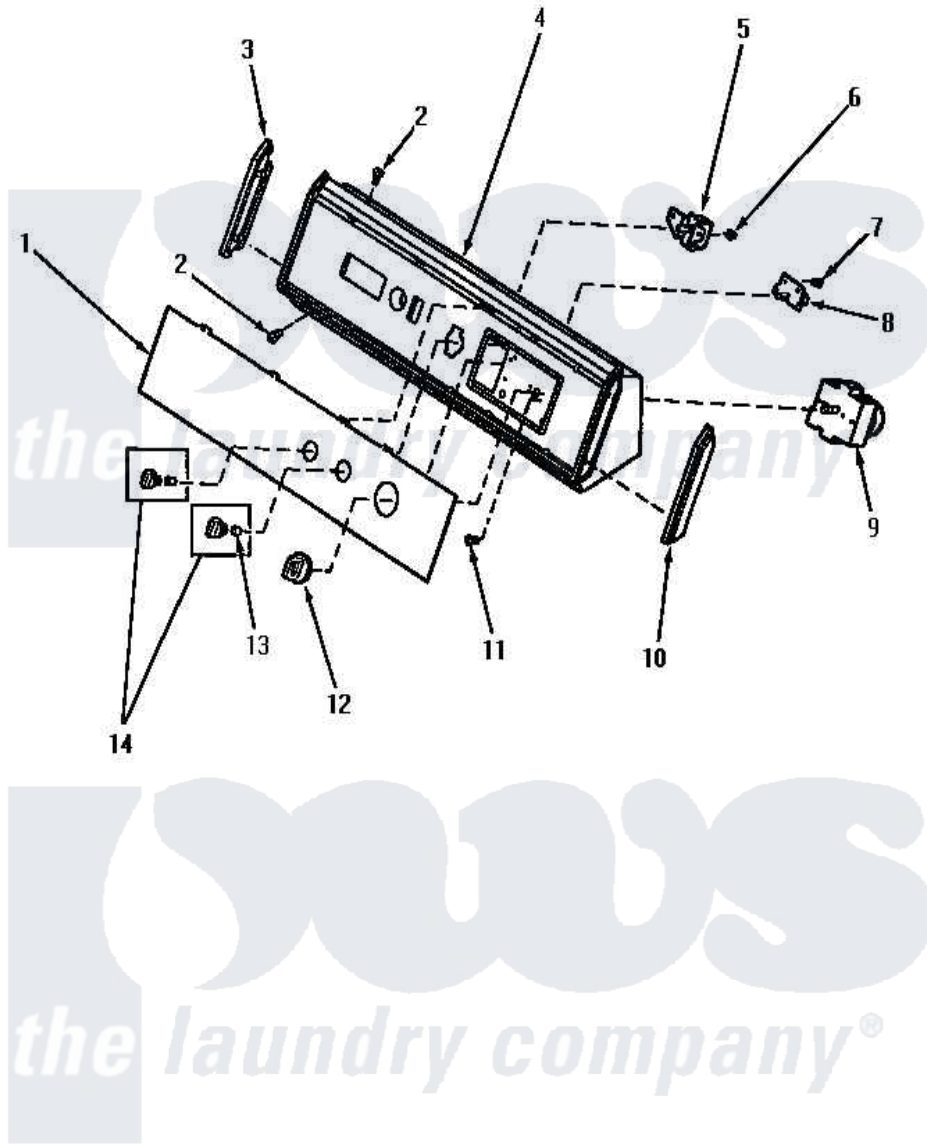

Amana NG6619 05 - GRAPHIC PANEL, CONTROL HOOD & CONTROLS

GRAPHIC PANEL, CONTROL HOOD AND CONTROLS

Amana [Residential Amana NG6619 Washer Parts](#) Parts Diagram 05 - GRAPHIC PANEL, CONTROL HOOD & CONTROLS

[Click on the part number to view part](#)

Item	Original Part Number	Replaced By	Status	Part Description
"	NOTE:		Not Available	WE USE DIFFERENT TIMER VENDORS. ALTHOUGH THE TIMERS DIFFER IN APPEARANCE, THEY ARE COMPLETELY INTERCHANGEABLE WHEN IDENTIFIED BY THE SAME PART NUMBER.
1	60657		Not Available	PANEL, GRAPHIC
2	31752		Not Available	SCREW, No. 8ABX3/4 POZIDRI
3	32343		Not Available	INSERT, CONTROL HOOD-L.
4	59955		Not Available	ASSY, HOOD & MOUNTING P
5	59447	500823		Signal, Rotary
6	31260			Screw, No. 8 X 3/8 Ind H
7	23962	W10116760		Screw
8	59450		Not Available	SWITCH, ROTATE-TO-START
9	59422		Not Available	TIMER, 5 CYCLE
"	61402		Not Available	TIMER, 5 CYCLE

10	32342		Insert, Control Hood-R.
11	Y59616	90767	Screw, 8A X 3/8 HeX Washer Head Tapping
12	59791		Assembly, Timer Knob And Skir
13	10519	Not Available	RETAINER
14	31286	Not Available	ASSY,KNOB-ROTARY-BLK/O