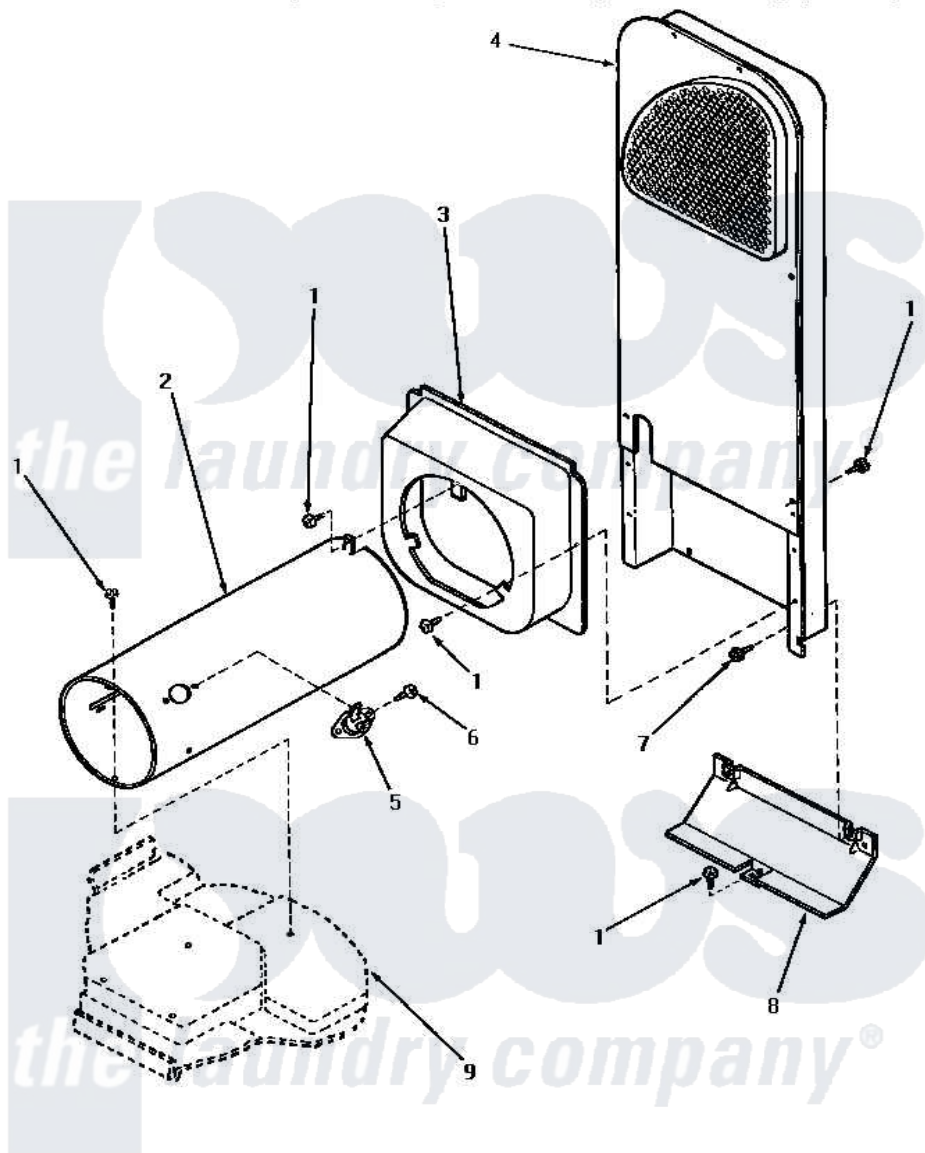

Amana NG6619 06 - HEATER BOX (STARTING SN S6333960XM)

HEATER BOX (Gas Models starting Serial No.S6333960XM)

Amana [Residential Amana NG6619 Washer Parts](#) Parts Diagram 06 - HEATER BOX (STARTING SN S6333960XM)

[Click on the part number to view part](#)

Item	Original Part Number	Replaced By	Status	Part Description
1	33562	27001200		Screw
2	61974		Not Available	BURNER HOUSING
3	Y60948	510101		Shroud Heat Duct
4	61161P	503605		Assembly, Heater Duct
5	489P3			Limit Thermostat
6	51782		Not Available	SCREW, 6B-20X5/16
7	51780	3390631		Screw, 10-16 X 3/8
8	60952		Not Available	SHIELD,HEAT DUCT
9	Y00000000		Not Available	SEE NOTE BASE