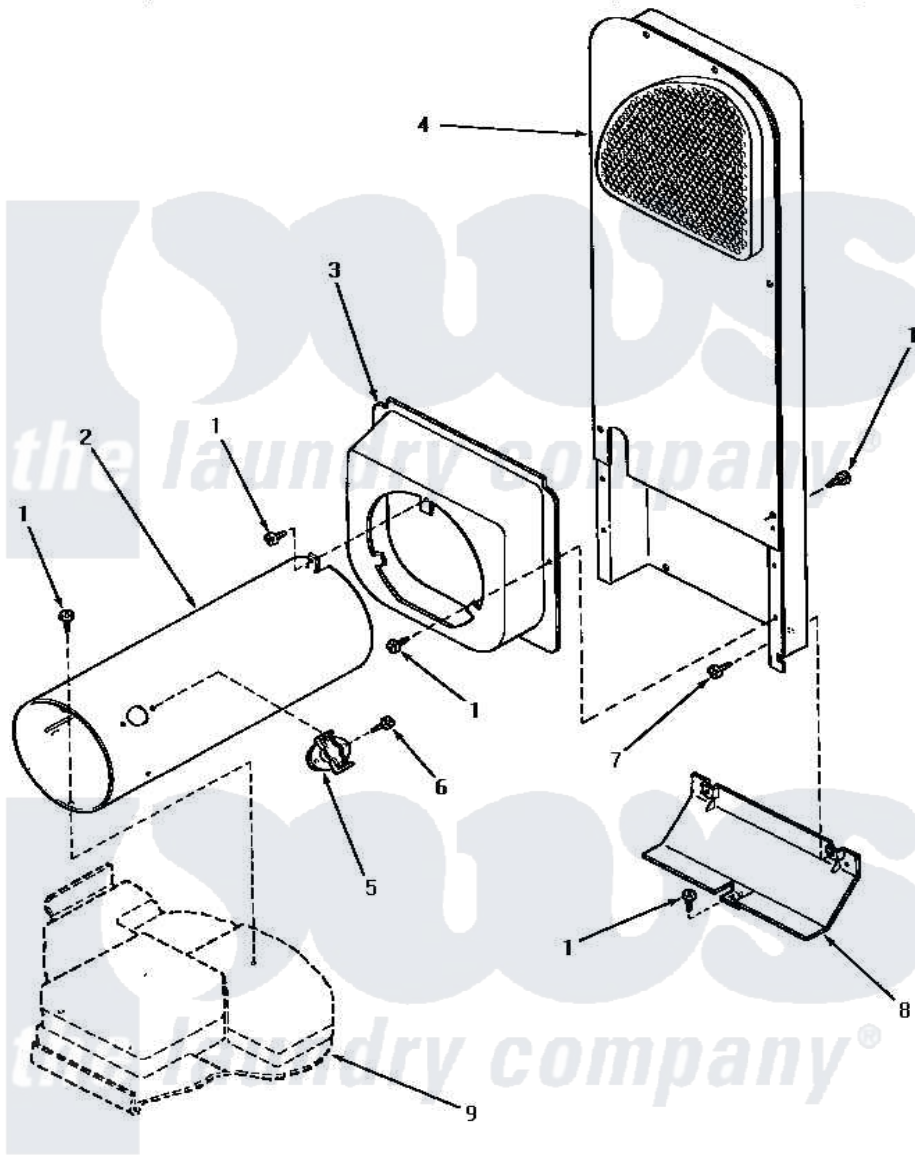

# Amana NG6619 07 - HEATER BOX (THRU SN S6333959XM)

## HEATER BOX (Gas Models through Serial No.S6333959XM)

Amana [Residential Amana NG6619 Washer Parts](#) Parts Diagram 07 - HEATER BOX (THRU SN S6333959XM)  
Click on the part number to view part

Item	Original Part Number	Replaced By	Status	Part Description
1	33562	<a href="#">27001200</a>		Screw
2	56240	<a href="#">08013801</a>		Bracket
3	56237	<a href="#">510101</a>		Shroud Heat Duct
4	61161P	<a href="#">503605</a>		Assembly, Heater Duct
5	58366	<a href="#">489P3</a>		Limit Thermostat
6	23222	<a href="#">3177991</a>		Screw
7	51780	<a href="#">3390631</a>		Screw, 10-16 X 3/8
8	60952		Not Available	SHIELD,HEAT DUCT
9	Y00000000		Not Available	SEE NOTE BASE