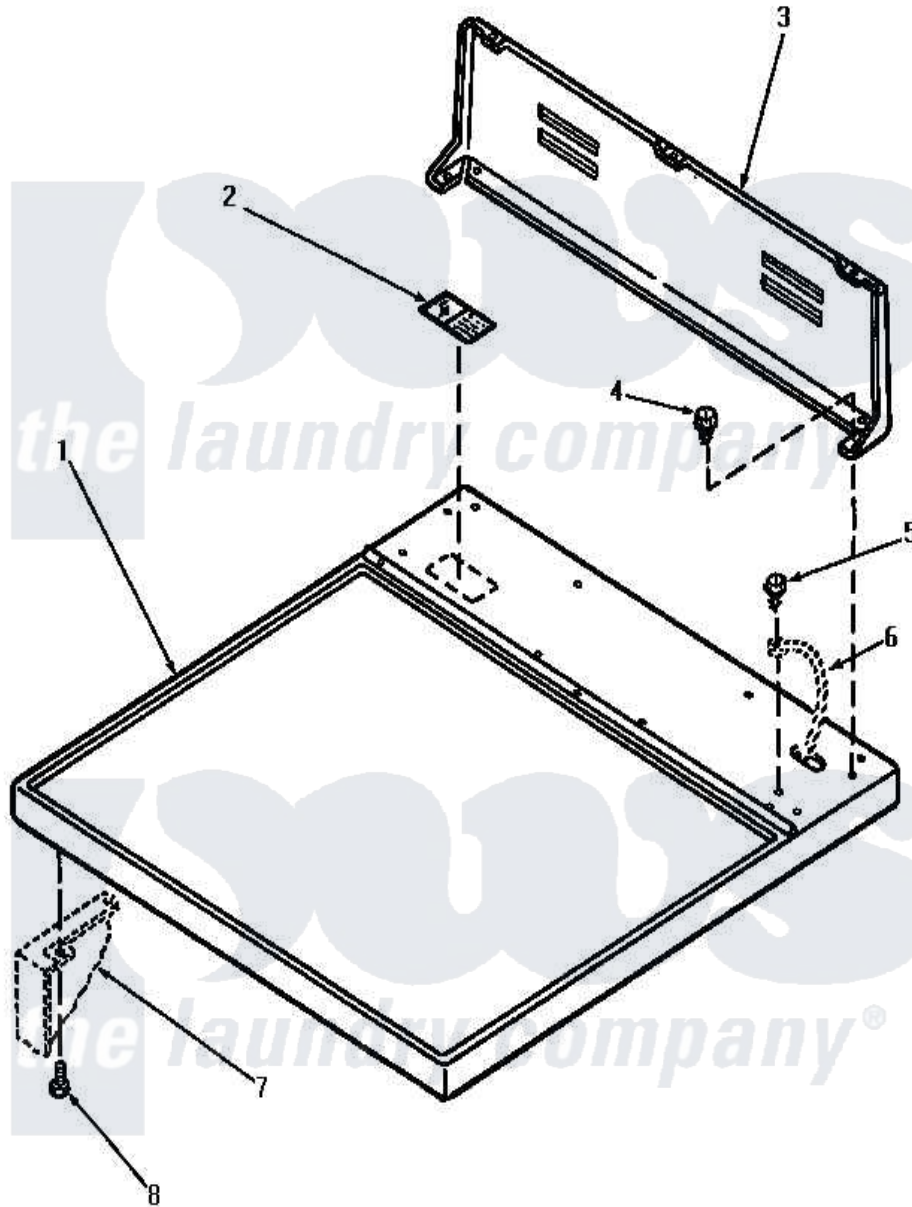

Amana NG6819 01 - CABINET TOP AND CONTROL HOOD REAR PANEL

Amana [Residential Amana NG6819 Washer Parts](#) Parts Diagram 01 - CABINET TOP AND CONTROL HOOD REAR PANEL

[Click on the part number to view part](#)

Item	Original Part Number	Replaced By	Status	Part Description
1	60815H		Not Available	ASSY, TOP PANEL-DOMESTI
"	60815L		Not Available	CABINET TOP, ALMOND
"	60815W		Not Available	ASSY, TOP & CARTON
2	24903		Not Available	STICKER, DISCONNECT POW
3	59970		Not Available	CONTROL HOOD, REAR PANEL
4	23962	W10116760		Screw
5	20530			Screw, 10-24 x 3/8 Hex
6	Y00000000		Not Available	SEE NOTE GROUND WIRE, GREEN
7	Y00000000		Not Available	SEE NOTE CABINET -- (SEE PAGE 10, KEY 13)
8	25723	27001200		Screw