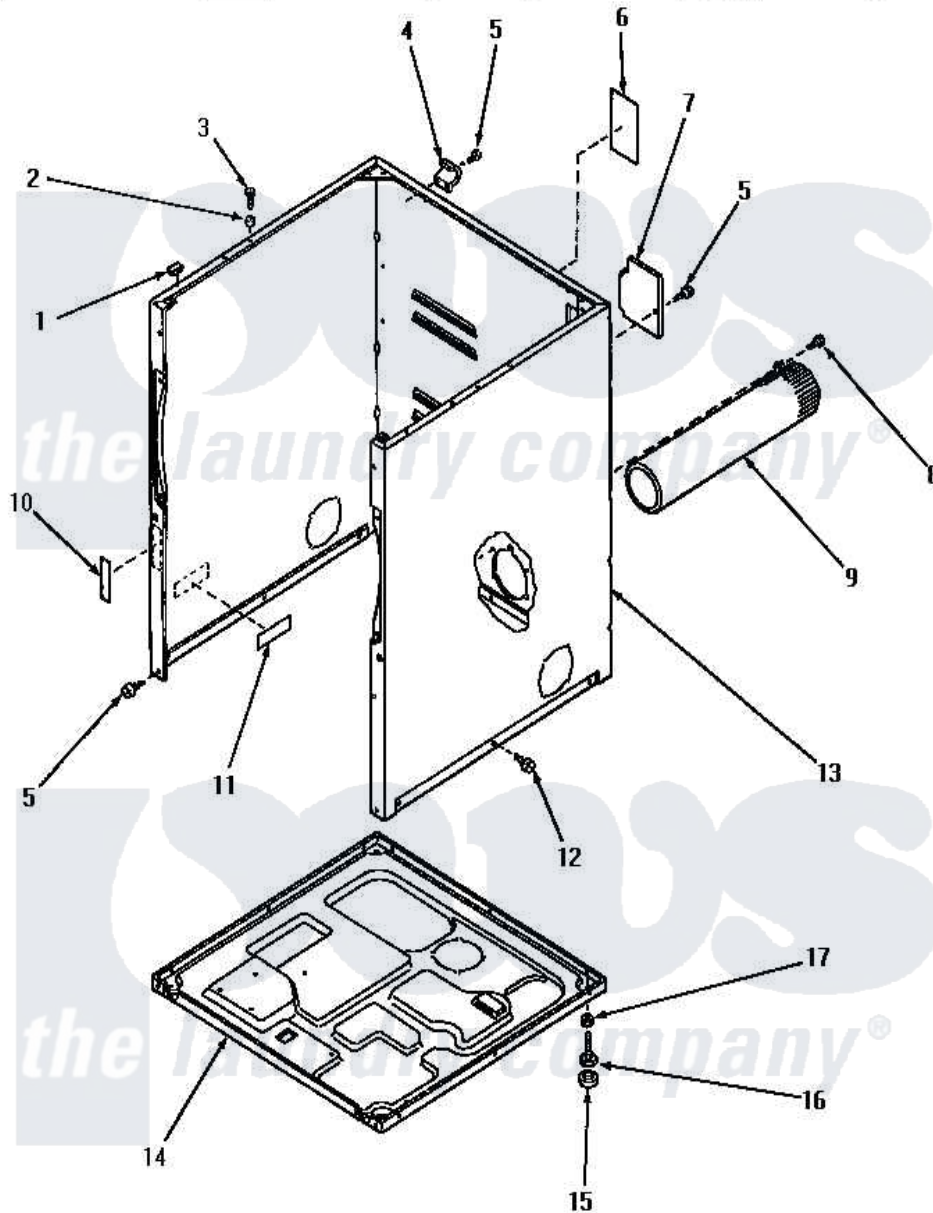

Amana NG6819 02 - CABINET, EXHAUST DUCT AND BASE

Amana [Residential Amana NG6819 Washer Parts](#) Parts Diagram 02 - CABINET, EXHAUST DUCT AND BASE
 Click on the part number to view part

Item	Original Part Number	Replaced By	Status	Part Description
1	Y56128			Pad, Bumper
2	56079	505187		Locator, Panel
3	32671	Y014874		Screw, Idler Arm And Sleeve
4	60826		Not Available	HINGE, TOP
5	25723	27001200		Screw
6	56427		Not Available	STICKER
7	60821			Access Cover
8	56392		Not Available	SCREW,8-18 X 3/8 TAPPI
9	56118		Not Available	ASSY, EXHAUST DUCT
10	24903		Not Available	STICKER,DISCONNECT POW
11	61294		Not Available	(ELECTRIC MODELS)
12	58624	58-624		Ts8624 Commercial Element
13	60813LP			Xxxassy, Dryer Cabinet
"	60813WP		Not Available	xxxASSY, DRYER CABINET
"	60813HP		Not Available	ASSY, DRYER CABINET
14	60811			Assembly, Base-Complete

15 70282

[Y314137](#)

Foot, Rubber

16 Y52696

[Y305086](#)

Adjustable Leg And Nut

17 20274

[62739](#)

Nut, Lock