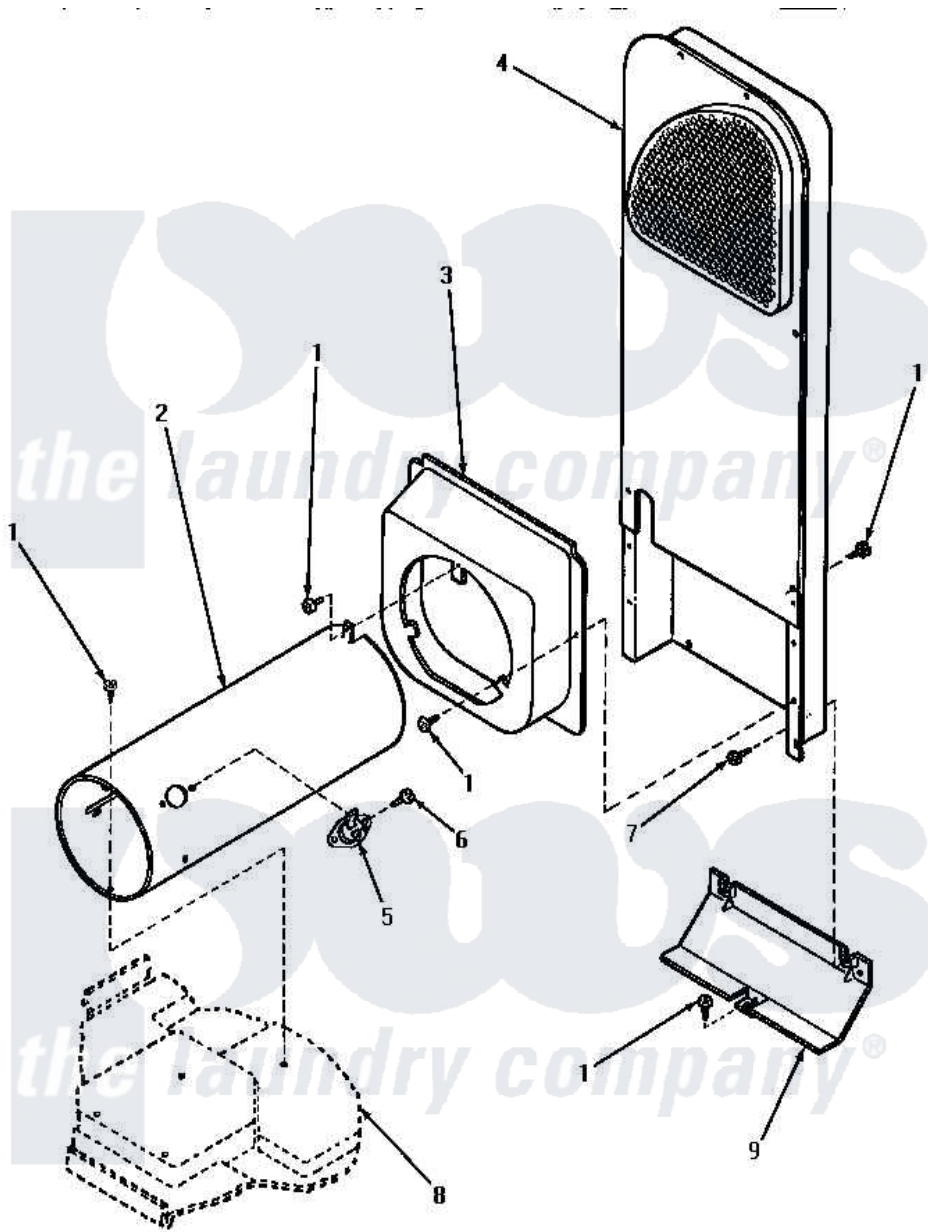

# Amana NG6819 08 - HEATER BOX

Amana Residential Amana NG6819 Washer Parts Parts Diagram 08 - HEATER BOX  
 Click on the part number to view part

Item	Original Part Number	Replaced By	Status	Part Description
1	56264	<a href="#">27001200</a>		Screw
2	61974		Not Available	BURNER HOUSING
3	Y60948	<a href="#">510101</a>		Shroud Heat Duct
4	61161P	<a href="#">503605</a>		Assembly, Heater Duct
5	<a href="#">489P3</a>			Limit Thermostat
6	51782		Not Available	SCREW, 6B-20X5/16
7	51780	<a href="#">3390631</a>		Screw, 10-16 X 3/8
8	Y00000000		Not Available	SEE NOTE BASE -- (SEE PAGE 10, KEY 14)
9	60952		Not Available	SHIELD,HEAT DUCT