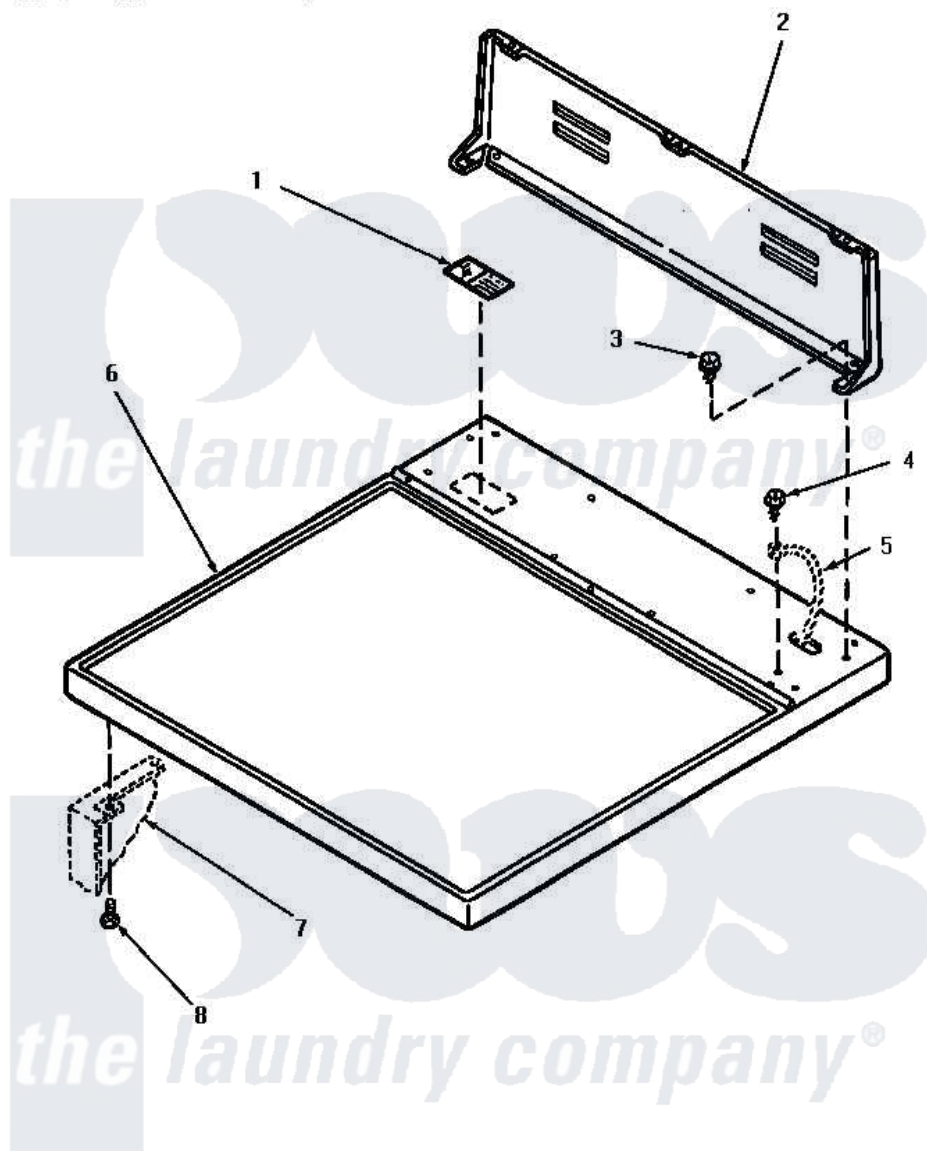

# Amana NG7319 01 - CABINET TOP & CONTROL HOOD REAR PANEL

## CABINET TOP AND CONTROL HOOD REAR PANEL

Amana [Residential Amana NG7319 Washer Parts](#) Parts Diagram 01 - CABINET TOP & CONTROL HOOD REAR PANEL

[Click on the part number to view part](#)

Item	Original Part Number	Replaced By	Status	Part Description
1	24903		Not Available	STICKER,DISCONNECT POW
2	59970		Not Available	CONTROL HOOD, REAR PANEL
3	23962	<a href="#">W10116760</a>		Screw
4	<a href="#">20530</a>			Screw, 10-24 x 3/8 Hex
5	Y00000000		Not Available	SEE NOTE GROUND WIRE, GREEN
6	60815H		Not Available	ASSY, TOP PANEL-DOMESTI
"	60815L		Not Available	CABINET TOP, ALMOND
"	60815W		Not Available	ASSY, TOP & CARTON
7	Y00000000		Not Available	SEE NOTE CABINET
8	33562	<a href="#">27001200</a>		Screw