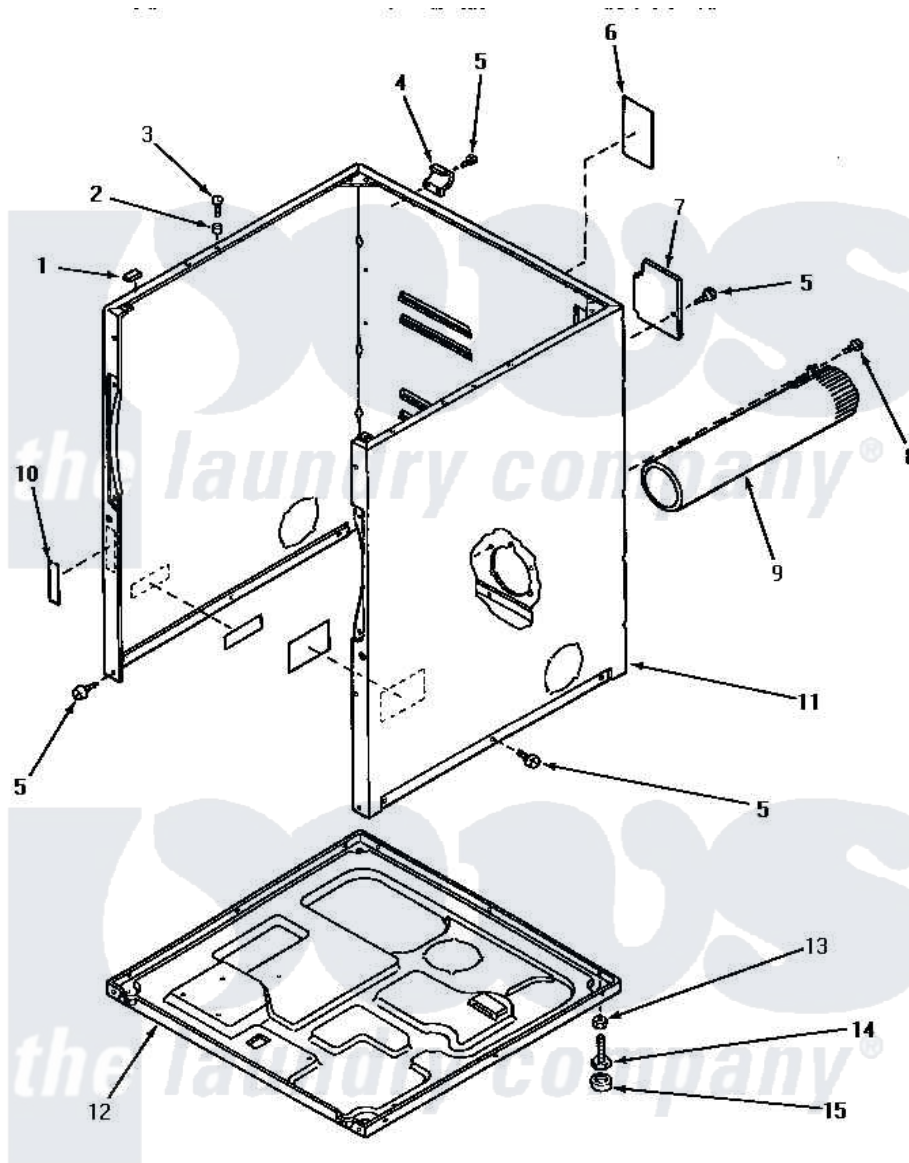

# Amana NG7319 02 - CABINET, EXHAUST DUCT & BASE

## CABINET, EXHAUST DUCT AND BASE

Amana [Residential Amana NG7319 Washer Parts](#) Parts Diagram 02 - CABINET, EXHAUST DUCT & BASE  
 Click on the part number to view part

Item	Original Part Number	Replaced By	Status	Part Description
1	<a href="#">Y56128</a>			Pad, Bumper
2	56079	<a href="#">505187</a>		Locator, Panel
3	32671	<a href="#">Y014874</a>		Screw, Idler Arm And Sleeve
4	60826		Not Available	HINGE, TOP
5	33562	<a href="#">27001200</a>		Screw
6	56427		Not Available	STICKER
7	<a href="#">60821</a>			Access Cover
8	Y33561	<a href="#">489464</a>		Screw
9	56118		Not Available	ASSY, EXHAUST DUCT
10	24903		Not Available	STICKER,DISCONNECT POW
11	60813PW		Not Available	CABINET, WHITE
"	60813PH		Not Available	CABINET, HARVEST GOLD
"	60813PL		Not Available	CABINET, ALMOND
12	<a href="#">60811</a>			Assembly, Base-Complete
13	20274	<a href="#">62739</a>		Nut, Lock
14	Y52696	<a href="#">Y305086</a>		Adjustable Leg And Nut