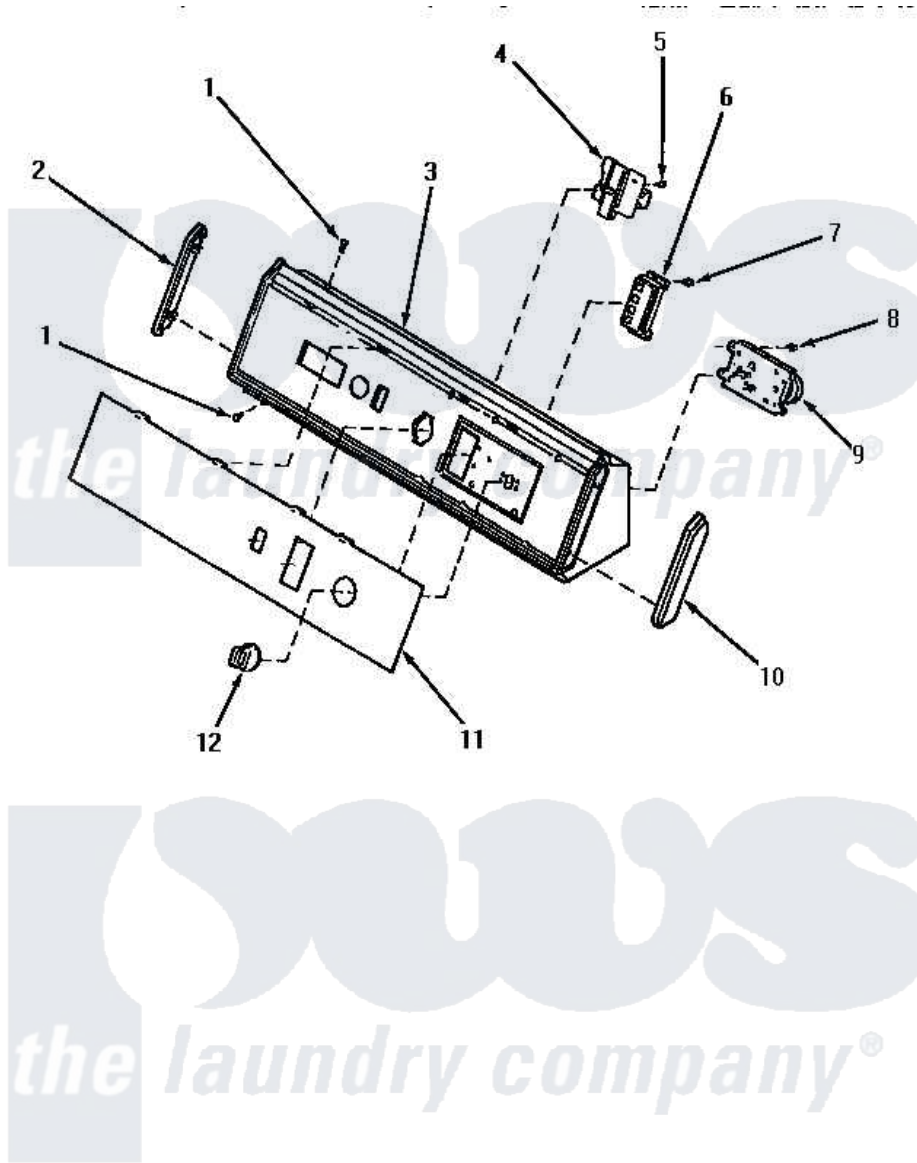

Amana NG7319 05 - GRAPHIC PANEL, CONTROL HOOD & CONTROLS

GRAPHIC PANEL, CONTROL HOOD AND CONTROLS

Amana [Residential Amana NG7319 Washer Parts](#) Parts Diagram 05 - GRAPHIC PANEL, CONTROL HOOD & CONTROLS

[Click on the part number to view part](#)

Item	Original Part Number	Replaced By	Status	Part Description
"	NOTE:		Not Available	WE USE DIFFERENT TIMER VENDORS. ALTHOUGH THE TIMERS DIFFER IN APPEARANCE, THEY ARE COMPLETELY INTERCHANGEABLE WHEN IDENTIFIED BY THE SAME PART NUMBER.
1	31752		Not Available	SCREW, No. 8ABX3/4 POZIDRI
2	31249		Not Available	CAP, END-L.H.-CHROME
3	59936		Not Available	ASSY, HOOD & MOUNTING P
4	59822			Signal, Slide-Blk/Blu
5	31260			Screw, No. 8 X 3/8 Ind H
6	59618			Assembly, Switch And Cover-SQ
7	Y33561	489464		Screw
8	Y59616	90767		Screw, 8A X 3/8 HeX Washer Head Tapping
9	59421	502967P		Timer 5 Cycle Package

10	31248		Cap, End-RH-Chrome
11	59486	Not Available	PANEL,GRAPHIC
12	59793	Not Available	ASSY,TIMER KNOB & SKIRT