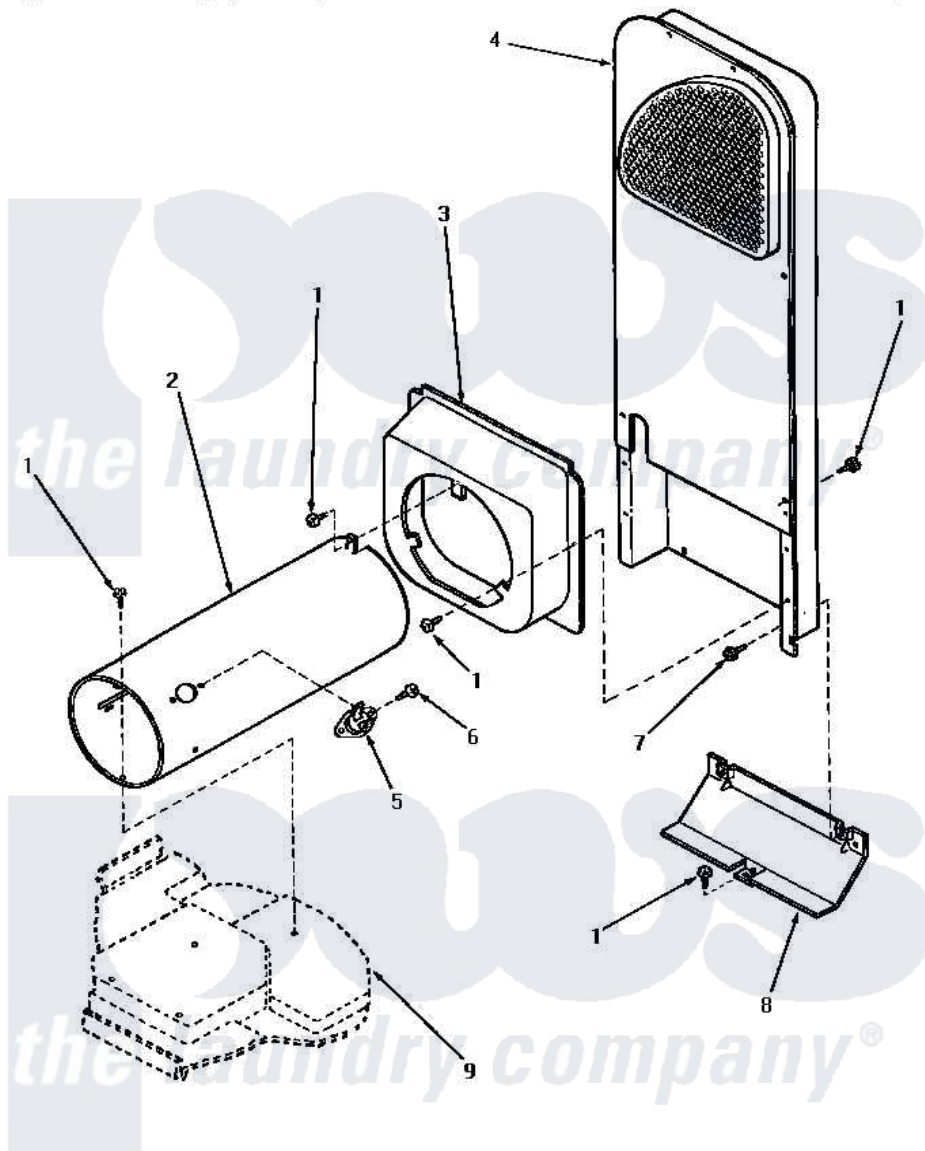

# Amana NG7319 06 - HEATER BOX (STARTING SN S6333960XM)

## HEATER BOX (Gas Models starting Serial No.S6333960XM)

Amana [Residential Amana NG7319 Washer Parts](#) Parts Diagram 06 - HEATER BOX (STARTING SN S6333960XM)

[Click on the part number to view part](#)