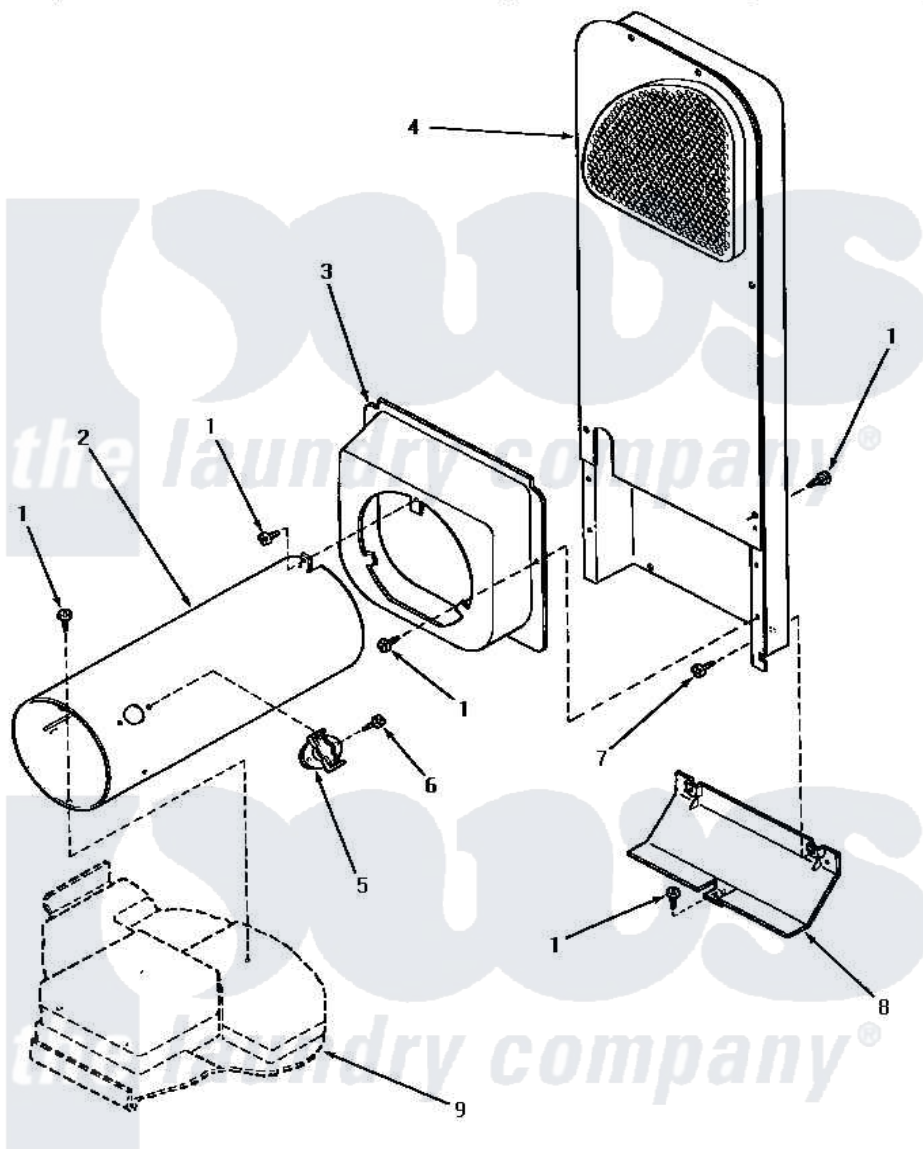

Amana NG7319 07 - HEATER BOX (THRU SN S6333959XM)

HEATER BOX (Gas Models through Serial No.S6333959XM)

Amana [Residential Amana NG7319 Washer Parts](#) Parts Diagram 07 - HEATER BOX (THRU SN S6333959XM)

[Click on the part number to view part](#)

Item	Original Part Number	Replaced By	Status	Part Description
1	33562	27001200		Screw
2	56240	08013801		Bracket
3	56237	510101		Shroud Heat Duct
4	61161P	503605		Assembly, Heater Duct
5	58366	489P3		Limit Thermostat
6	23222	3177991		Screw
7	51780	3390631		Screw, 10-16 X 3/8
8	60952		Not Available	SHIELD,HEAT DUCT
9	Y00000000		Not Available	SEE NOTE BASE