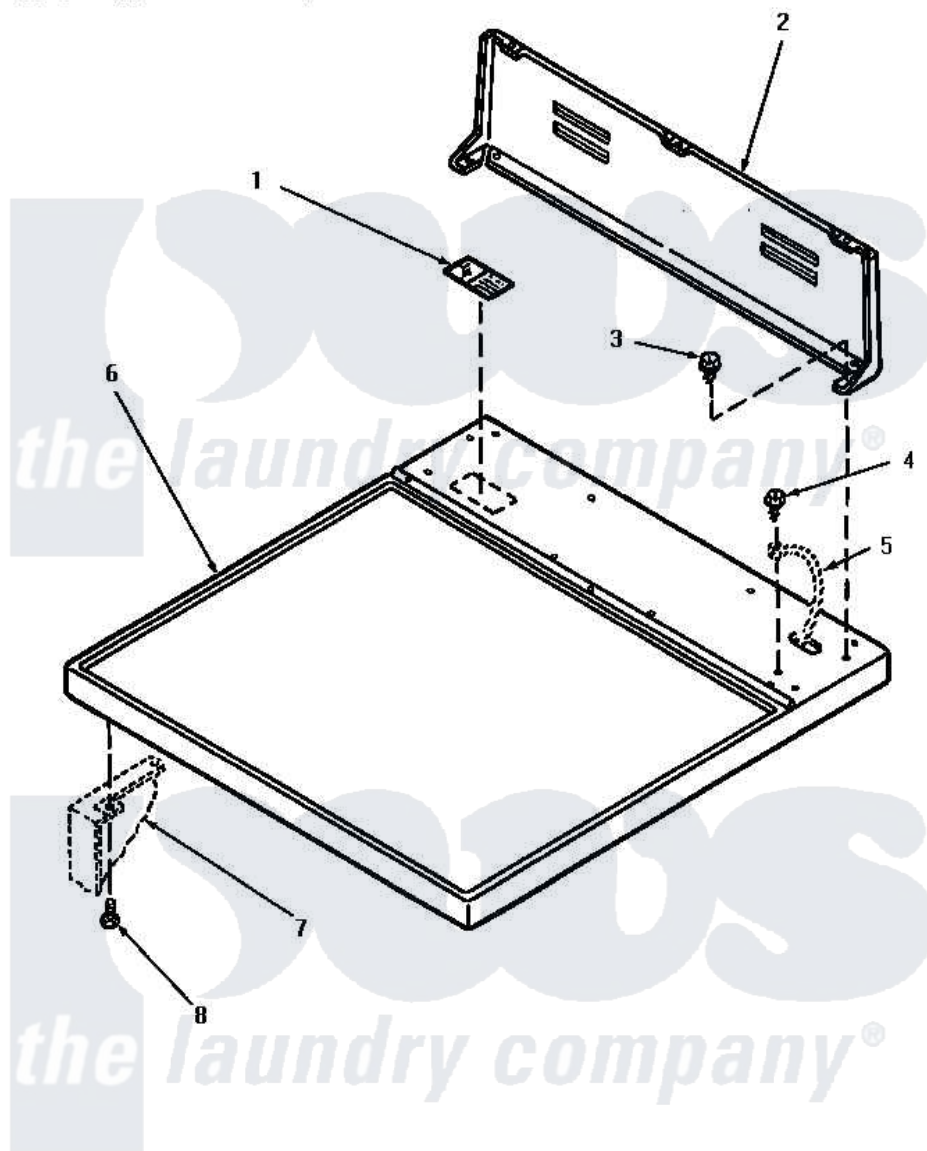

# Amana NG7519 01 - CABINET TOP & CONTROL HOOD REAR PANEL

## CABINET TOP AND CONTROL HOOD REAR PANEL

Amana [Residential Amana NG7519 Washer Parts](#) Parts Diagram 01 - CABINET TOP & CONTROL HOOD REAR PANEL

[Click on the part number to view part](#)

Item	Original Part Number	Replaced By	Status	Part Description
1	24903		Not Available	STICKER,DISCONNECT POW
2	59970		Not Available	CONTROL HOOD, REAR PANEL
3	23962	<a href="#">W10116760</a>		Screw
4	<a href="#">20530</a>			Screw, 10-24 x 3/8 Hex
5	Y00000000		Not Available	SEE NOTE GROUND WIRE, GREEN
6	60815H		Not Available	ASSY, TOP PANEL-DOMESTI
"	60815L		Not Available	CABINET TOP, ALMOND
"	60815W		Not Available	ASSY, TOP & CARTON
7	Y00000000		Not Available	SEE NOTE CABINET
8	33562	<a href="#">27001200</a>		Screw