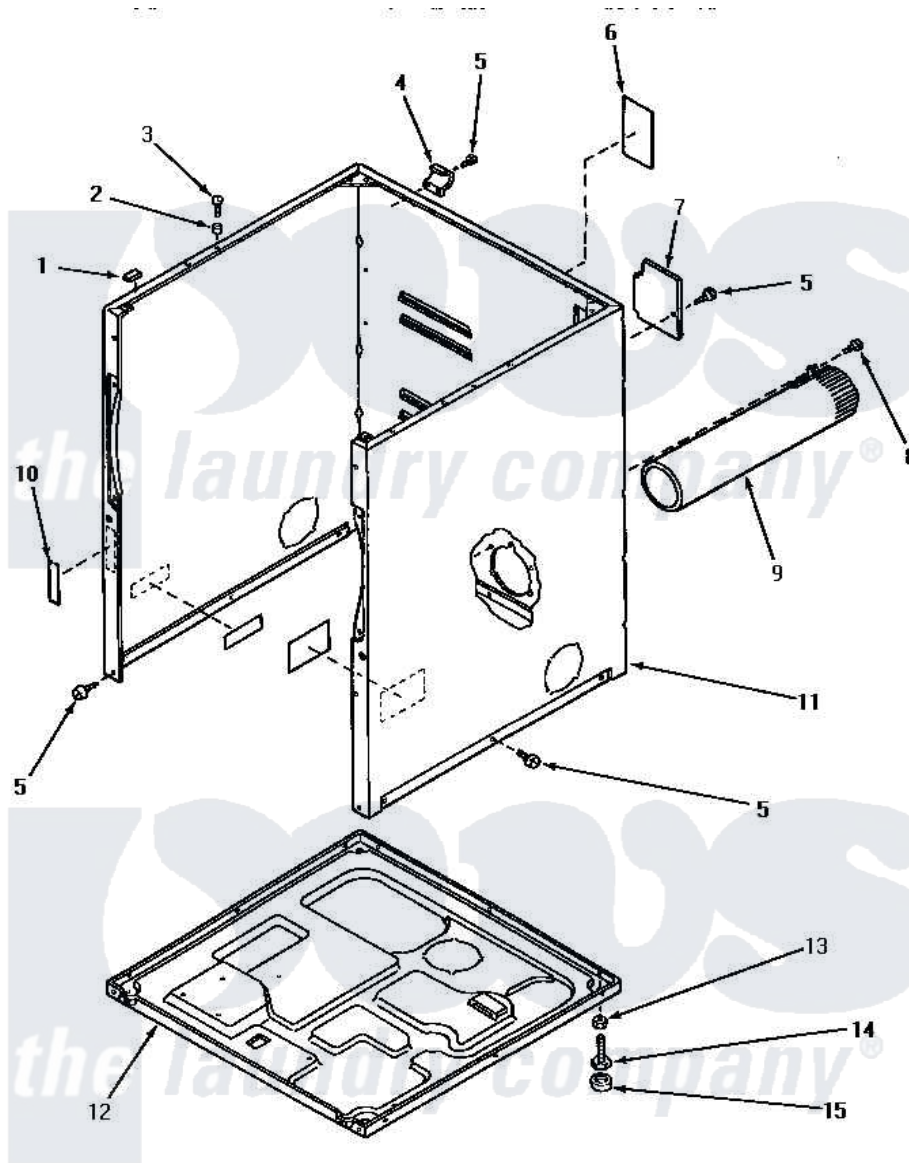

Amana NG7519 02 - CABINET, EXHAUST DUCT & BASE

CABINET, EXHAUST DUCT AND BASE

Amana [Residential Amana NG7519 Washer Parts](#) Parts Diagram 02 - CABINET, EXHAUST DUCT & BASE
 Click on the part number to view part

Item	Original Part Number	Replaced By	Status	Part Description
1	Y56128			Pad, Bumper
2	56079	505187		Locator, Panel
3	32671	Y014874		Screw, Idler Arm And Sleeve
4	60826		Not Available	HINGE, TOP
5	33562	27001200		Screw
6	56427		Not Available	STICKER
7	60821			Access Cover
8	Y33561	489464		Screw
9	56118		Not Available	ASSY, EXHAUST DUCT
10	24903		Not Available	STICKER,DISCONNECT POW
11	60813PW		Not Available	CABINET, WHITE
"	60813PH		Not Available	CABINET, HARVEST GOLD
"	60813PL		Not Available	CABINET, ALMOND
12	60811			Assembly, Base-Complete
13	20274	62739		Nut, Lock
14	Y52696	Y305086		Adjustable Leg And Nut