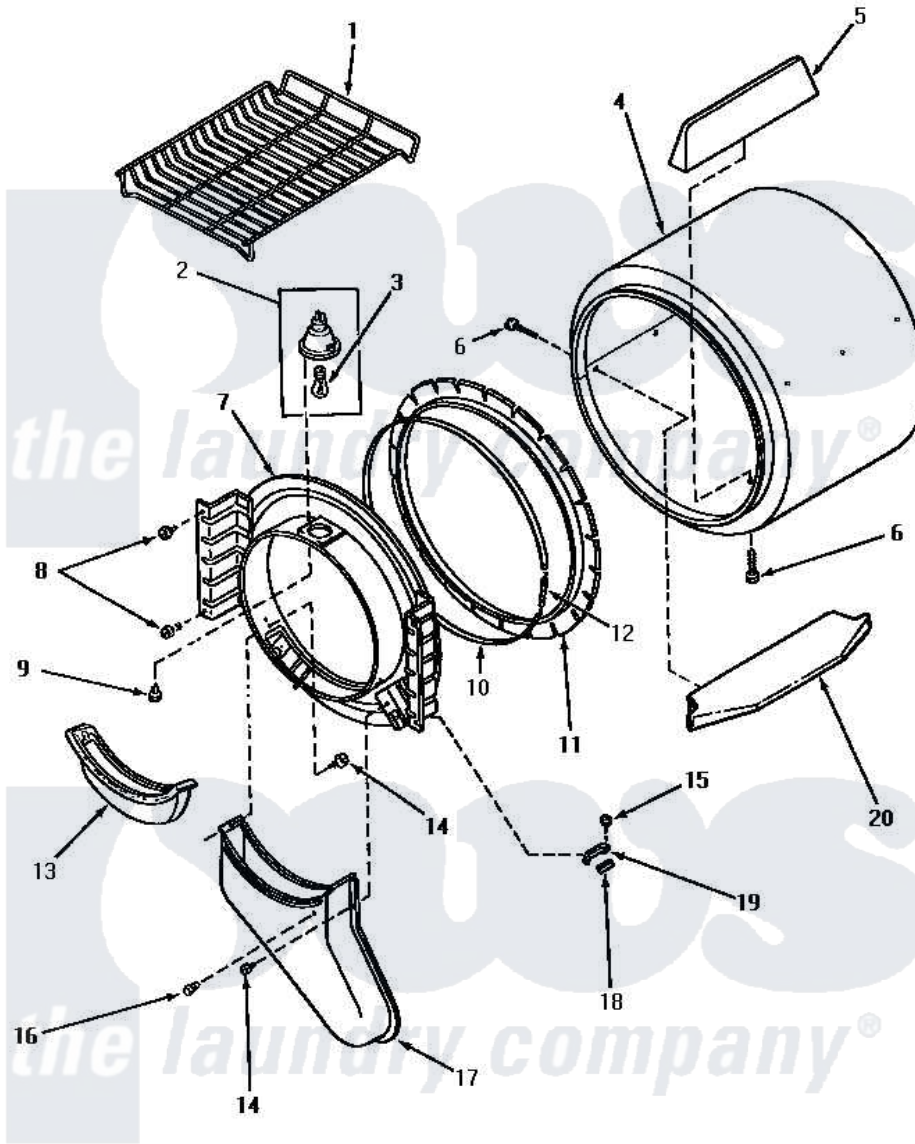

Amana NG7519 03 - FR BLKHD, AIR DUCT, FELT SEAL & CYLINDER

FRONT BULKHEAD, AIR DUCT, FELT SEAL AND CYLINDER

Amana [Residential Amana NG7519 Washer Parts](#) Parts Diagram 03 - FR BLKHD, AIR DUCT, FELT SEAL & CYLINDER
 Click on the part number to view part

Item	Original Part Number	Replaced By	Status	Part Description
1	58846		Not Available	RACK, DRYING
2	60953P		Not Available	CYLINDER LIGHT ASSEMBLY
3	Y54608	31001575		Bulb, Cylinder Light
"	Y60954	67001316		Bulb, Light
4	61073P		Not Available	ASSY, CYLINDER-WHITE
"	60645P		Not Available	ASSY, CYLINDER PACK
5	Y61399		Not Available	BAFFLE, CYLINDER-SHORT-
6	56131		Not Available	SCREW, 10BT X 1 TAPPING
7	62142W		Not Available	ASSY, BULKHEAD-FRONT-SV
8	33562	27001200		Screw
9	31260			Screw, No.8 X 3/8 Ind H
10	Y56090		Not Available	SEAL STRAP
11	56088			Assembly, Seal
12	52310			Spring
13	61376P			Filter, Lint-White W/Inst.
14	Y33561	489464		Screw

15	23962	W10116760	Screw
16	56938	Not Available	BUMPER
17	60786		Assembly, Air Duct-Front
18	58049		Pad, Thin
19	61448		Glide, Cylinder-Rulon F
20	Y61027	Not Available	BAFFLE,CYLINDER-EXTEND