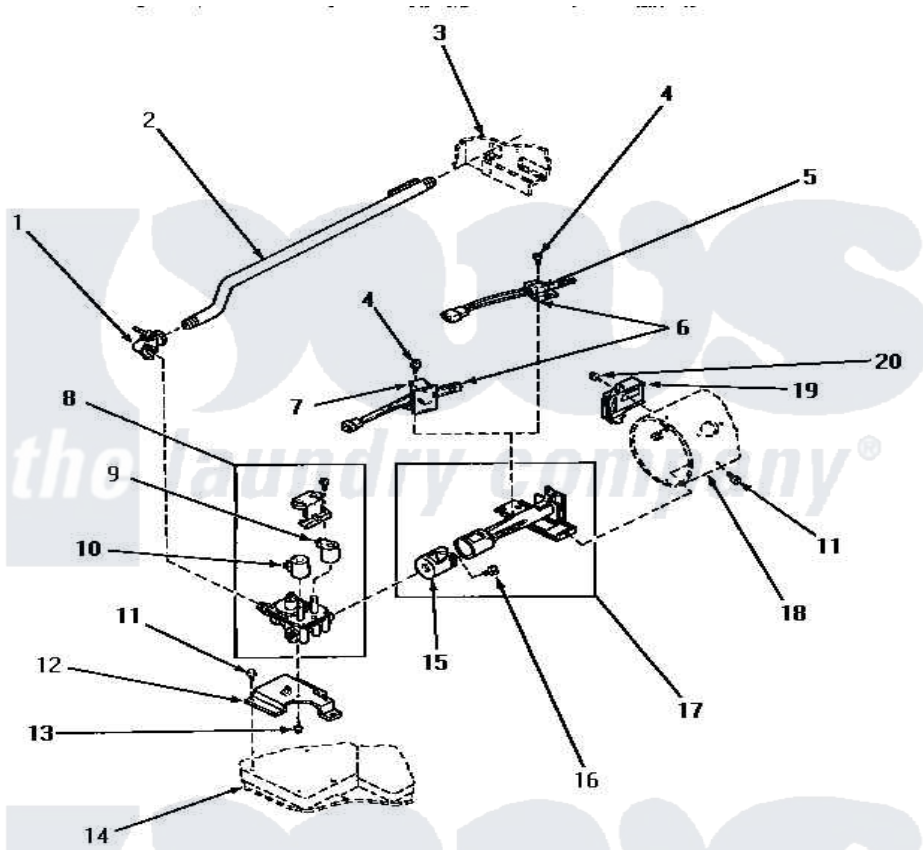

# Amana NG7519 04 - GAS VALVE, IGNITER & GAS CONVERSION KITS

GAS BURNER CONVERSION KITS	
<p><b>TO CONVERT DRYERS FROM NATURAL/MIXED TO LP GAS</b></p> <p>401P3 Conversion Kit Kit consists of:</p> <ul style="list-style-type: none"> <li>1 - 58754 Block - Open Plug</li> <li>1 - 58765 Burner Orifice Spud (#65)</li> <li>1 - 60515 Conversion Plate</li> <li>1 - 60517 Valve Converted to LP Gas Sticker</li> <li>2 - 60520 LP Gas Stickers</li> </ul>	<p><b>TO CONVERT DRYERS FROM LP TO NATURAL/MIXED GAS</b></p> <p>402P3 Conversion Kit Kit consists of:</p> <ul style="list-style-type: none"> <li>1 - 58719 Burner Orifice Spud (#44)</li> <li>1 - 58768 Vent Screw</li> <li>1 - 60514 Conversion Plate</li> <li>1 - 60515 Valve Converted to Natural Gas Sticker</li> <li>2 - 60521 Natural Gas Stickers</li> </ul>

## GAS VALVE, IGNITER AND GAS CONVERSION KITS (Gas Models)

Amana [Residential Amana NG7519 Washer Parts](#) Parts Diagram 04 - GAS VALVE, IGNITER & GAS CONVERSION KITS

[Click on the part number to view part](#)

Item	Original Part Number	Replaced By	Status	Part Description
1	Y56229	<a href="#">510205</a>		Valve-Elbo
2	<a href="#">58911</a>			Assembly, Lead-In Pipe
3	Y00000000		Not Available	SEE NOTE CABINET
4	<a href="#">56693</a>			Screw, No.6-20 x. 44/.41 In
5	Y00000000		Not Available	SEE NOTE CARBORUNDUM IGNITER AND BRACKET
6	60868	<a href="#">37001308</a>		Ignitor
7	Y00000000		Not Available	SEE NOTE NORTON IGNITER AND BRACKET
8	<a href="#">58804</a>			Assembly, Valve-Gas-Single-
9	58804B	<a href="#">694540</a>		Coil, 60 Hz
10	58804A	<a href="#">306106</a>		Coil, Holding And Booster-W
11	33562	<a href="#">27001200</a>		Screw
12	58912	<a href="#">500821</a>		Bracket, Mounting-Gas
13	56124	<a href="#">3370225</a>		Screw
14	Y00000000		Not Available	SEE NOTE BASE