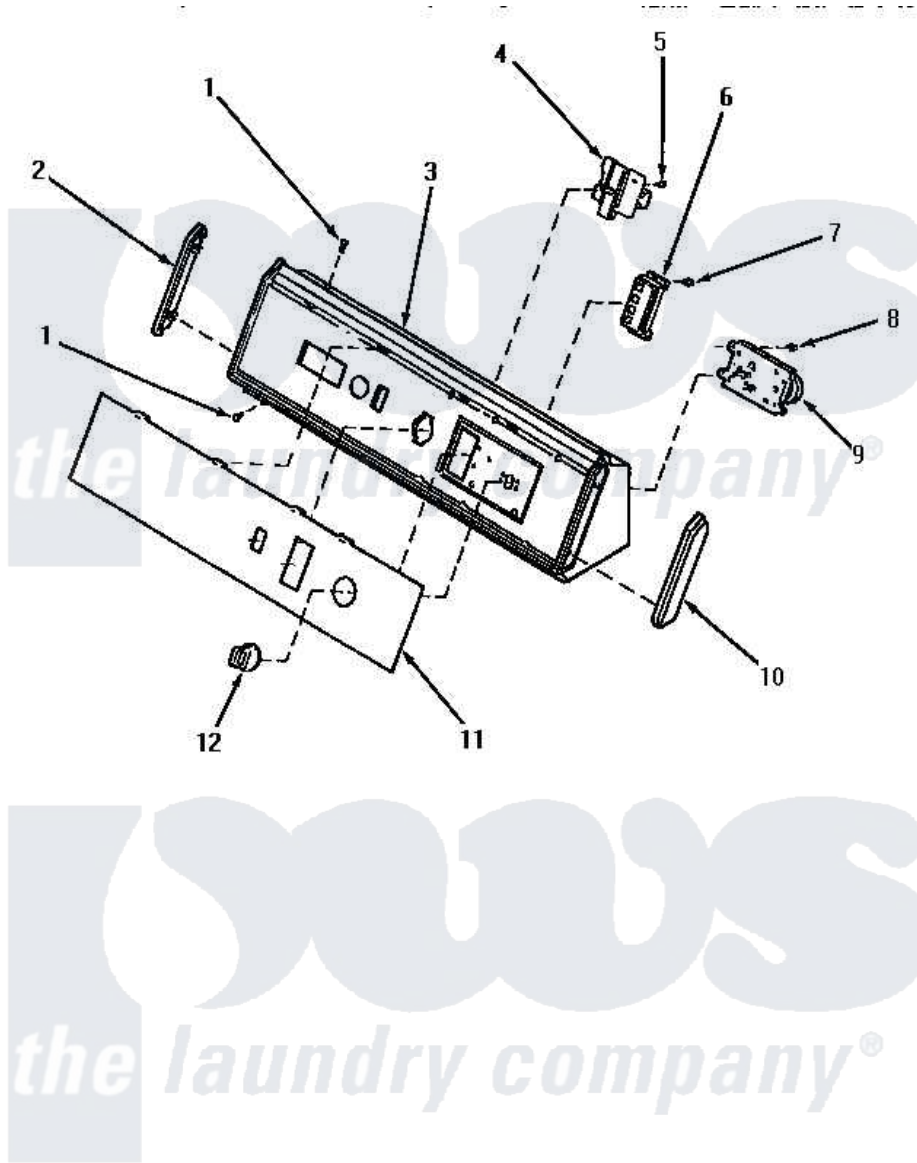

Amana NG7519 05 - GRAPHIC PANEL, CONTROL HOOD & CONTROLS

GRAPHIC PANEL, CONTROL HOOD AND CONTROLS

Amana [Residential Amana NG7519 Washer Parts](#) Parts Diagram 05 - GRAPHIC PANEL, CONTROL HOOD & CONTROLS

[Click on the part number to view part](#)

Item	Original Part Number	Replaced By	Status	Part Description
"	NOTE:		Not Available	WE USE DIFFERENT TIMER VENDORS. ALTHOUGH THE TIMERS DIFFER IN APPEARANCE, THEY ARE COMPLETELY INTERCHANGEABLE WHEN IDENTIFIED BY THE SAME PART NUMBER.
1	31752		Not Available	SCREW, No. 8ABX3/4 POZIDRI
2	31249		Not Available	CAP, END-L.H.-CHROME
3	59936		Not Available	ASSY, HOOD & MOUNTING P
4	59498			Signal, Slide-Blk/Org
5	31260			Screw, No. 8 X 3/8 Ind H
6	59617		Not Available	xASSY, SWITCH & COVER-SQ
7	Y33561	489464		Screw
8	Y59616	90767		Screw, 8A X 3/8 HeX Washer Head Tapping
9	59421	502967P		Timer 5 Cycle Package

10	31248		Cap, End-RH-Chrome
11	59481	Not Available	PANEL,GRAPHIC
12	59791		Assembly, Timer Knob And Skir