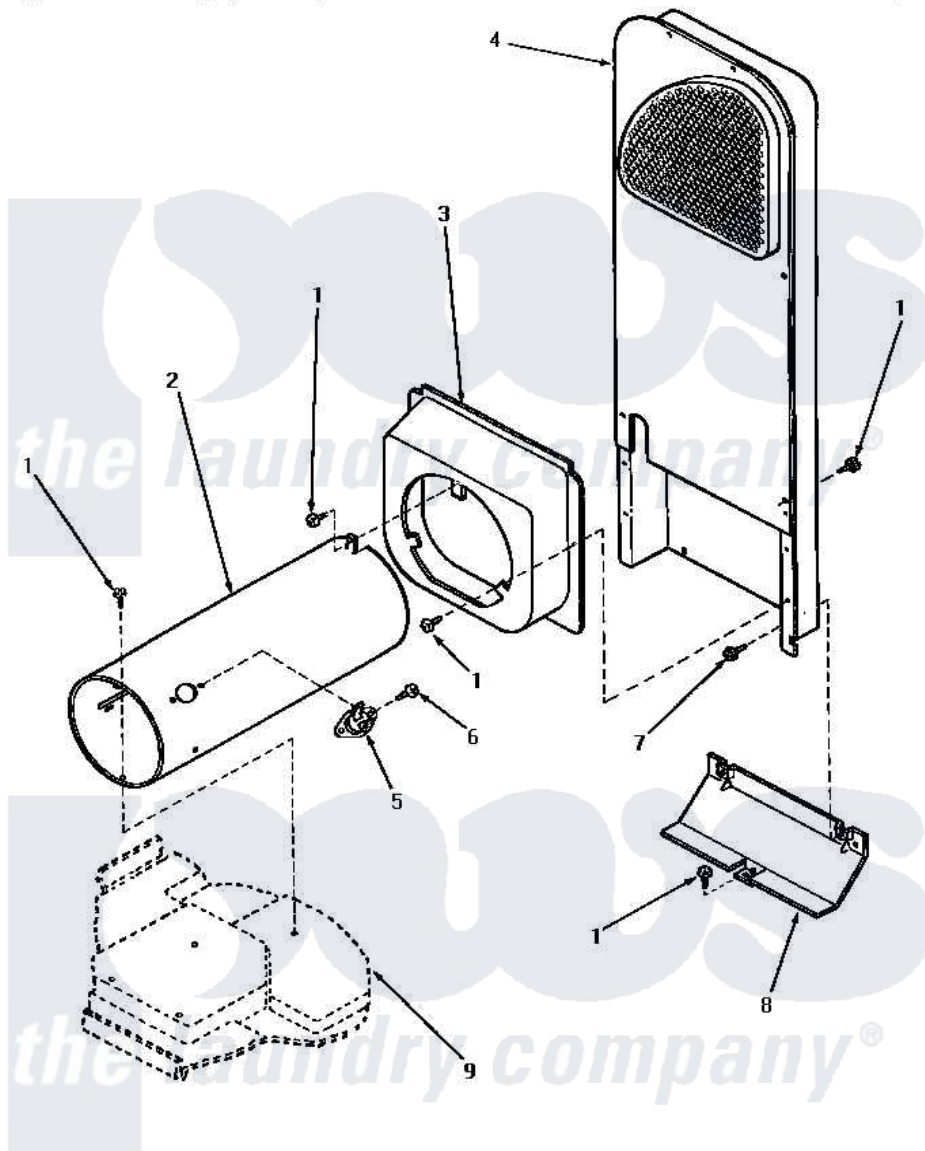

# Amana NG7519 06 - HEATER BOX (STARTING SN S6333960XM)

## HEATER BOX (Gas Models starting Serial No.S6333960XM)

Amana [Residential Amana NG7519 Washer Parts](#) Parts Diagram 06 - HEATER BOX (STARTING SN S6333960XM)

[Click on the part number to view part](#)