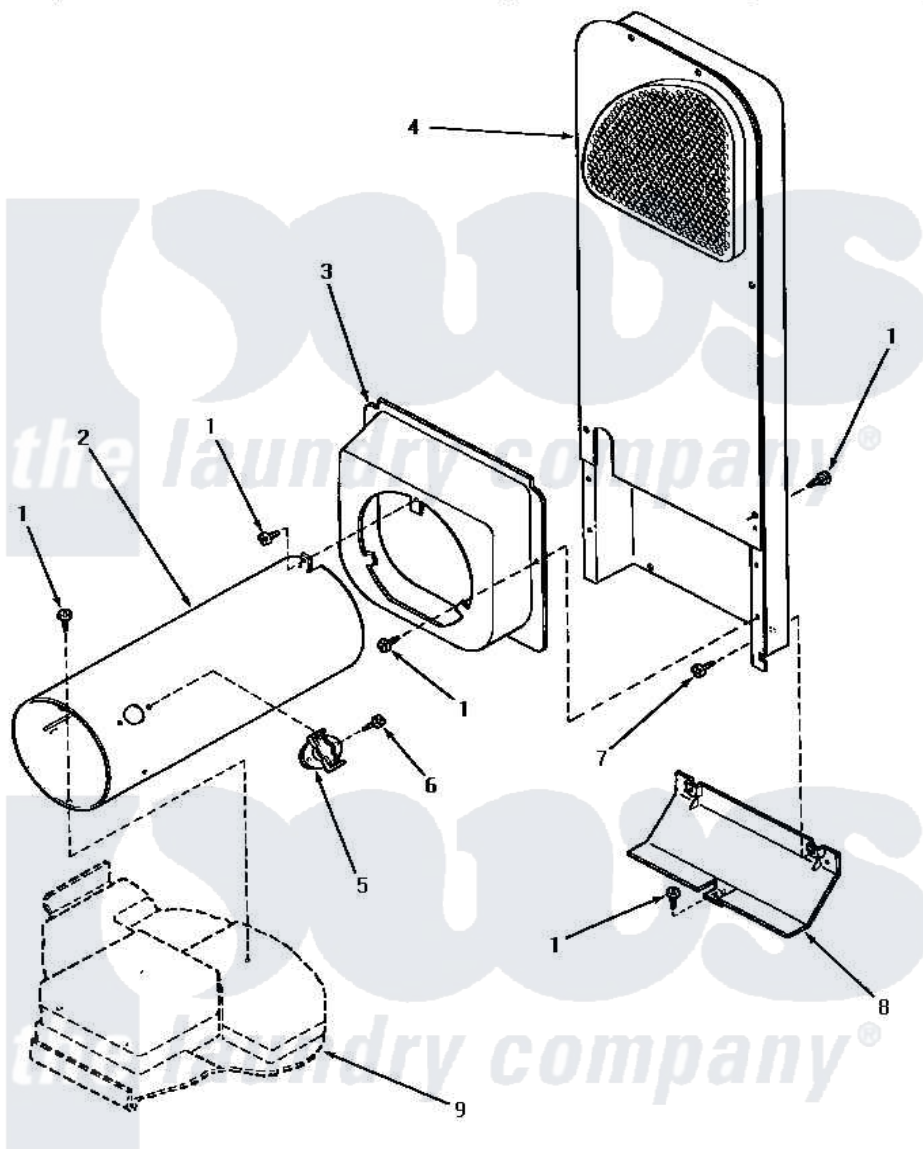

# Amana NG7519 07 - HEATER BOX (THRU SN S6333959XM)

## HEATER BOX (Gas Models through Serial No.S6333959XM)

Amana [Residential Amana NG7519 Washer Parts](#) Parts Diagram 07 - HEATER BOX (THRU SN S6333959XM)

[Click on the part number to view part](#)

Item	Original Part Number	Replaced By	Status	Part Description
1	33562	<a href="#">27001200</a>		Screw
2	56240	<a href="#">08013801</a>		Bracket
3	56237	<a href="#">510101</a>		Shroud Heat Duct
4	61161P	<a href="#">503605</a>		Assembly, Heater Duct
5	58366	<a href="#">489P3</a>		Limit Thermostat
6	23222	<a href="#">3177991</a>		Screw
7	51780	<a href="#">3390631</a>		Screw, 10-16 X 3/8
8	60952		Not Available	SHIELD,HEAT DUCT
9	Y00000000		Not Available	SEE NOTE BASE