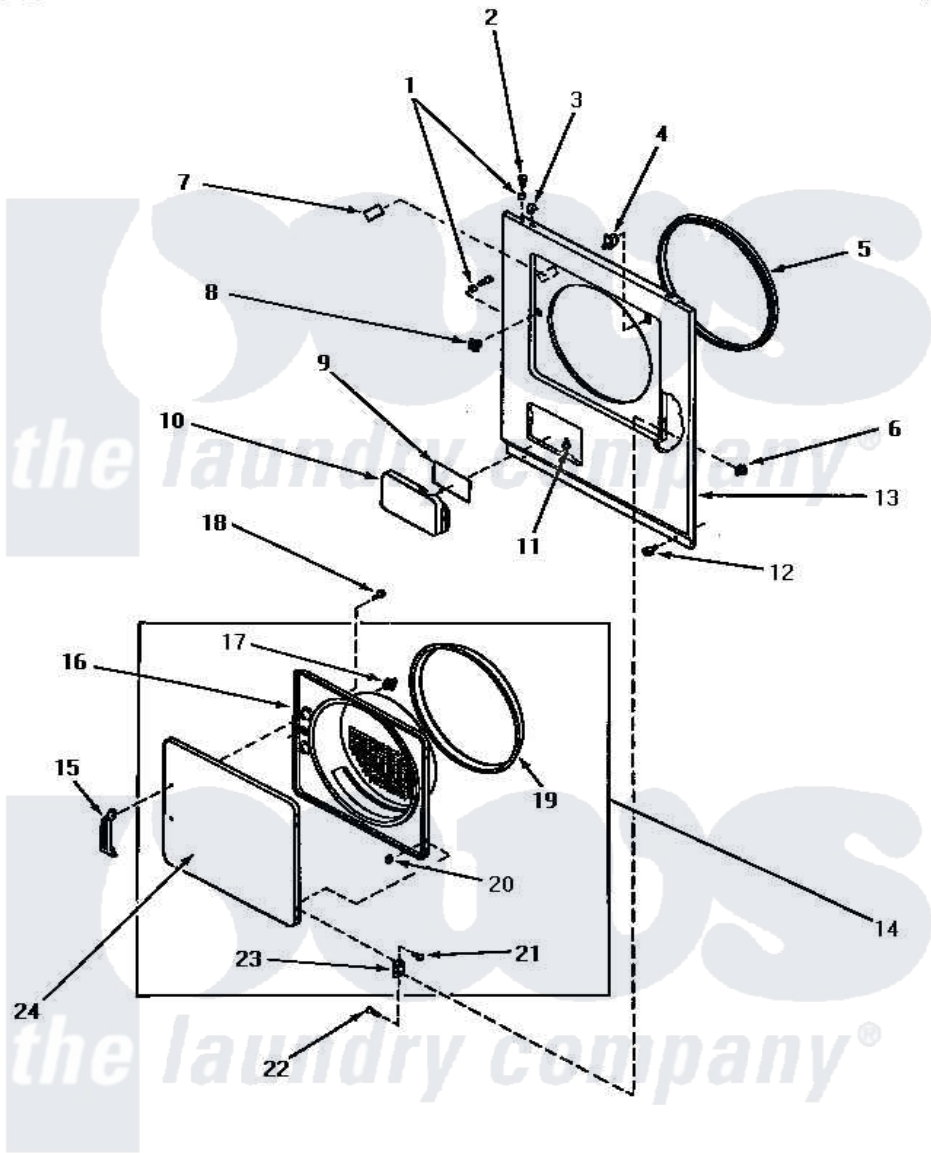

Amana NG7519 08 - LOADING DOOR, FRONT PANELS & ACCESS DOOR

LOADING DOOR, FRONT PANELS AND ACCESS DOOR

Amana [Residential Amana NG7519 Washer Parts](#) Parts Diagram 08 - LOADING DOOR, FRONT PANELS & ACCESS DOOR

[Click on the part number to view part](#)

Item	Original Part Number	Replaced By	Status	Part Description
1	56079	505187		Locator, Panel
2	32671	Y014874		Screw, Idler Arm And Sleeve
3	28835	22001650		Fastener, Spring
4	56052	W10169313		Switch-Dor
6	51236	488130		Nut
7	58854			Repl By 500281
8	54660	LA-1003		Door Catch Kit
9	56427		Not Available	STICKER
10	60795L		Not Available	DOOR,ACCESS
"	60795W			Door, Access
"	60795H		Not Available	DOOR,ACCESS
11	56534			Barrel, Support
12	58637	27001200		Screw
13	62421L		Not Available	PANEL, FRONT
"	62421W		Not Available	PANEL, FRONT
"	62421H		Not Available	PANEL,FRONT-GAS

14	62151L		Not Available	ASSY,DOOR
"	62151W		Not Available	ASSY,DOOR
"	62151H		Not Available	ASSY,DOOR
15	54068P	61925		Pull Door Commercial Black
16	62152L	62152P		Liner
"	62152H		Not Available	INNER DOOR PANEL, HARVEST GOLD
"	62152W		Not Available	LINER,DOOR
17	54661	LA-1003		Door Catch Kit
18	Y33561	489464		Screw
19	61379	61379P		Door Seal
20	23407			Nut, Speed-8A Tinn C15
21	52864	500226		Screw, 8b-16 x 5/8 Tap
22	22649			Screw, 8-32 X 13/32 FI
23	56045			Hinge
24	62153L		Not Available	DOOR
"	62153H			Door
"	62153W		Not Available	PANEL OUTER DOOR