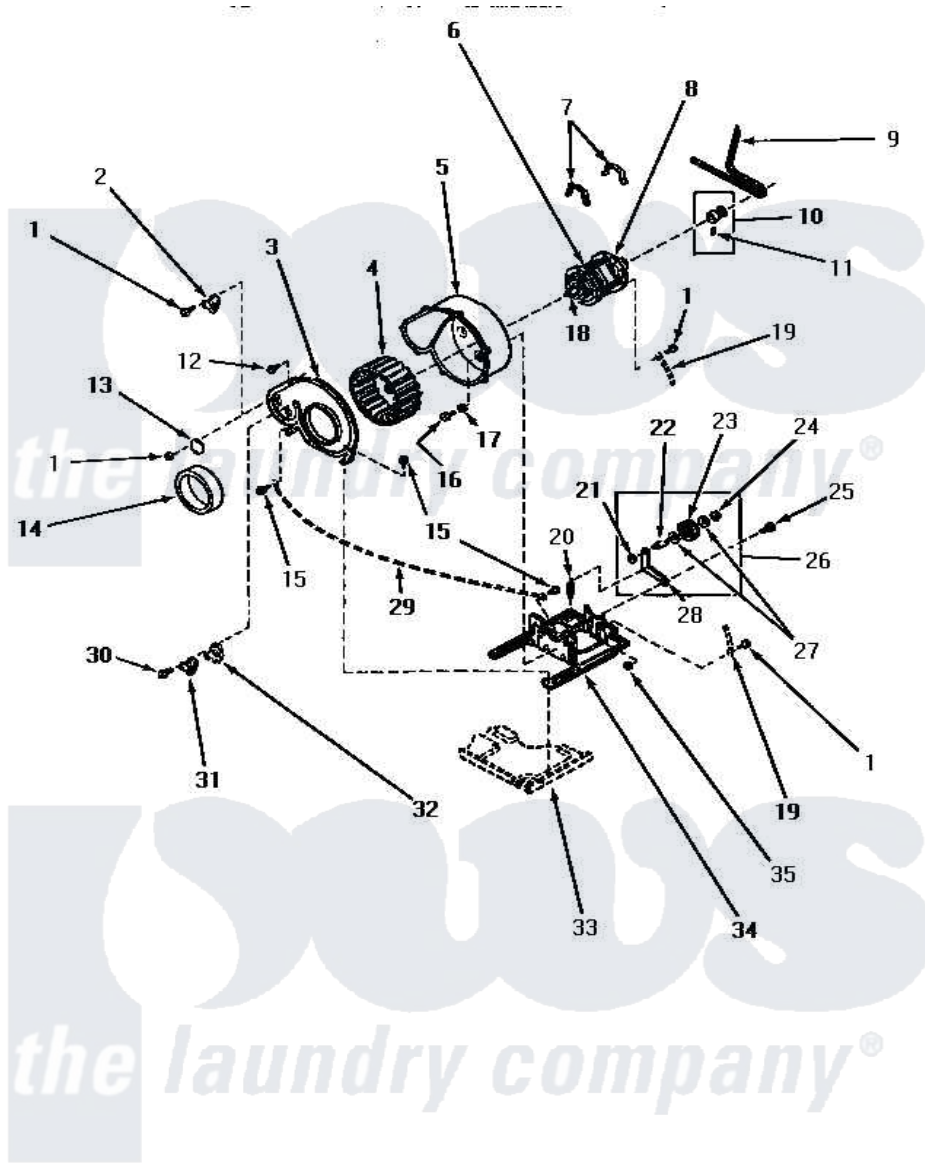

# Amana NG7519 09 - MOTOR, EXHAUST FAN & BELT

## MOTOR, EXHAUST FAN AND BELT

Amana [Residential Amana NG7519 Washer Parts](#) Parts Diagram 09 - MOTOR, EXHAUST FAN & BELT  
 Click on the part number to view part

Item	Original Part Number	Replaced By	Status	Part Description
1	23222	<a href="#">3177991</a>		Screw
2	<a href="#">56410</a>			Thermostat
3	60938P		Not Available	COVER,BLOWER HOUSING
4	56000	<a href="#">510139P</a>		Assembly Blower Fan Package
5	<a href="#">56020</a>			Housing, Blower
6	Y58044	<a href="#">915P3</a>		Motor-Drve
7	Y58047	<a href="#">660658</a>		Clamp, Motor Mounting 343481 685441
8	59895		Not Available	MOTOR SWITCH, INTERNAL MOUNTED
"	53226		Not Available	SWITCH,MOTOR
"	53249		Not Available	SWITCH
9	59174	<a href="#">40111201</a>		Belt, Cylinder
10	59173		Not Available	MOTOR PULLEY ASSEMBLY
11	52906		Not Available	SETSCREW
12	23962	<a href="#">W10116760</a>		Screw