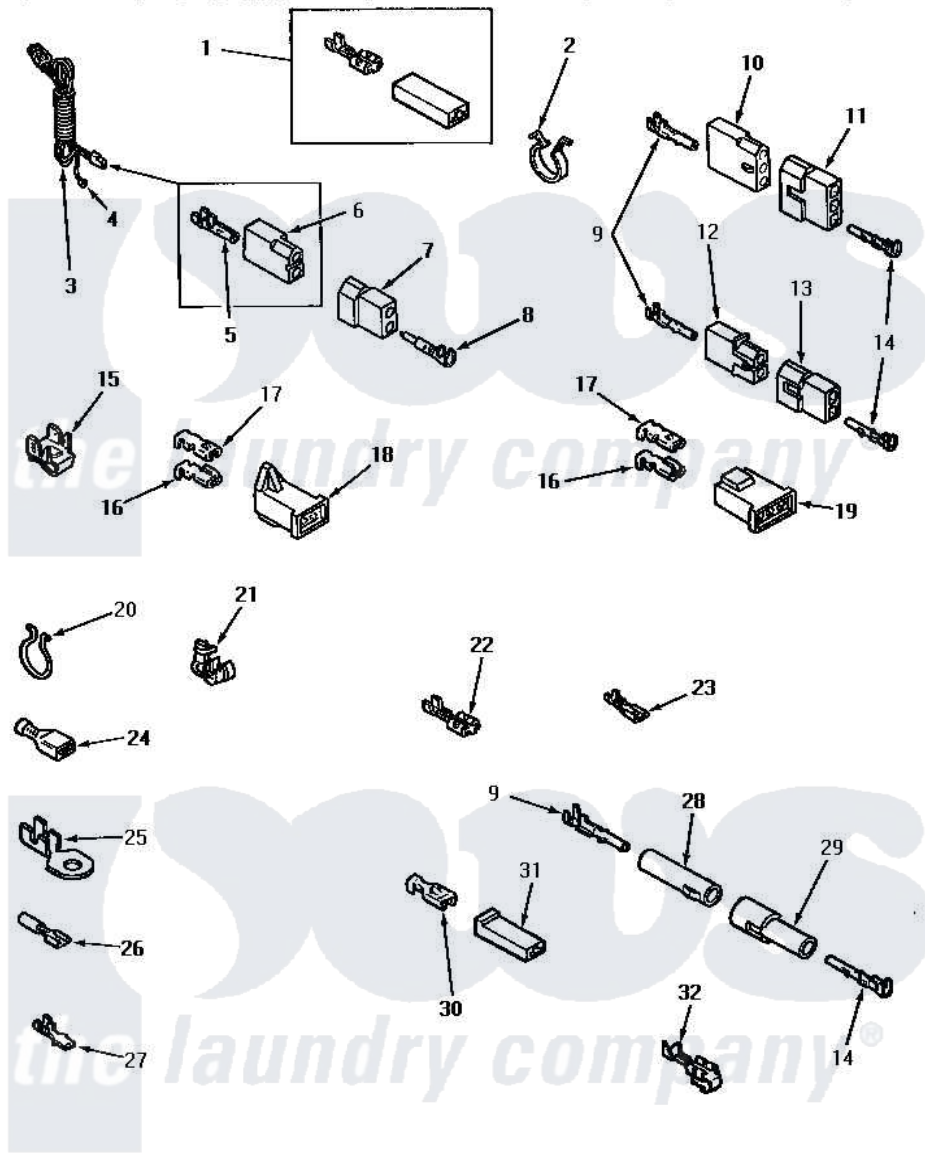

Amana NG7519 10 - POWER CORD & TERMINALS

POWER CORD AND TERMINALS

Amana [Residential Amana NG7519 Washer Parts](#) Parts Diagram 10 - POWER CORD & TERMINALS
 Click on the part number to view part

Item	Original Part Number	Replaced By	Status	Part Description
1	Y00237			Terminal-Female 1/4 ((1) 12 GAUGE Wire Or(2) 18 GA
2	61510	504034		Clip, Wire
3	Y56222	27001142		Cord, Power
4	Y00000000		Not Available	SEE NOTE GROUND WIRE, GREEN
5	00130			Terminal, Pin-1/8 Femal
6	56265			Receptacle, 2 Circuit
7	56266			Plug
8	Y00127			Terminal, Pin-1/8 Male
9	Y00117	5011-XX		093 Female Socket
10	23039	697780		Receptacle,
11	23040			Plug-3 Circuit
12	56451			Receptacle, 2 Circuit
13	56448			Terminal Block Plug
14	Y00116			Terminal, Pin-Male
15	Y00161	B5733302		Clip, Ground

16	Y00190		Connector-Receptacle
17	Y00189		Terminal, Spade
18	58799		Connector-2 Circuit
19	58800	Not Available	CONNECTOR-3 CIRCUIT (3 CIRCUIT CONNECTOR)
20	51291		Clip, Wire
21	21903	211881	Grommet, Cord Part Not Used- Gas Models Only
22	Y00121	Not Available	SPADE TERMINAL(12 GAUGE) (1/4 INCH-(2) 18 GAUGE WIRES O
"	Y00119	Not Available	SPADE TERMINAL(18 GAUGE) (1/4 INCH-(1) 18 GAUGE WIRE)
"	Y00222	Not Available	TERMINAL,FEMALE-1/4 SP
23	Y00124		Spade Terminal (18 Gauge) (3/16 Inch-(1) 18 Gauge Wire-
"	Y00209		Spade Terminal (18 Gauge) (3/16 Inch-(2) 18 Gauge Wires-
"	00156	00156SRE	65br30/FI
24	Y00163	285432	Terminal
"	Y00165		Insulated Spade Terminal
25	00110		No.10 18 Gauge Wire
"	Y00111		Ring Terminal No.10 No.10 18 Gauge Wires Or
26	Y00215		Barrel Insulated Spade
"	Y00214	Not Available	BARREL INSULATED SPADE(18 GAUG (1/4 INCH- 18 GAUGE WIRE)
27	Y00138		Male Tab Terminal 18 Gauge Wire)
"	Y00139	Y00138	Male Tab Terminal 18 Gauge Wire)
28	26301		Receptacle, Molex
29	26302	Not Available	PLUG,1 CIRCUIT
30	Y00115		Lock In Spade Terminal (18 Gaug (1/4 Inch-(1) 18 Gauge Wire)
"	00122	Not Available	(1/4 INCH-(2) 18 GAUGE WIRES O
31	90789		Connector
32	Y00114		Spade Terminal