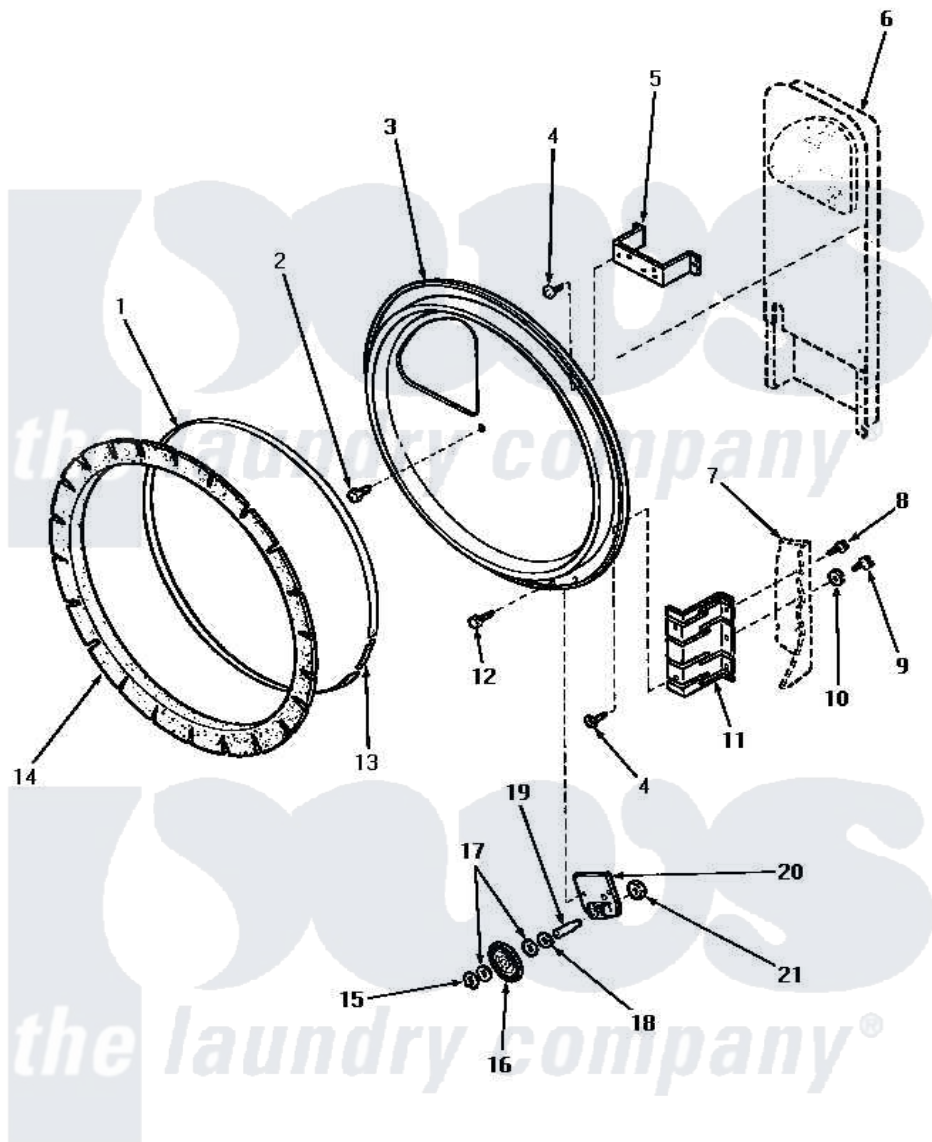

Amana NG7519 11 - REAR BLKHD, FELT SEAL & CYLINDER ROLLER

REAR BULKHEAD, FELT SEAL AND CYLINDER ROLLER

Amana [Residential Amana NG7519 Washer Parts](#) Parts Diagram 11 - REAR BLKHD, FELT SEAL & CYLINDER ROLLER

[Click on the part number to view part](#)

Item	Original Part Number	Replaced By	Status	Part Description
1	Y56090		Not Available	SEAL STRAP
2	Y33561	489464		Screw
3	61135P		Not Available	ASSY,REAR BULKHEAD
4	56078	M400664		SCrew Tap Trs Cr Rec 1016AB
5	60823P			Bracket, Terminal Block
6	Y00000000		Not Available	SEE NOTE HEAT DUCT
7	Y00000000		Not Available	SEE NOTE CABINET
8	33562	27001200		Screw
9	52909			Screw, 10B-16 X 1/2 HeX
10	51474		Not Available	WASHER, 13/64IDX1/2ODX.
11	56055		Not Available	BRACKET,BULKHEAD-REAR
12	51780	3390631		Screw, 10-16 X 3/8
13	52310			Spring
14	56088			Assembly, Seal
15	23748			Ring, Retaining

16	56457	62649P	Roller- CY
17	52549		Washer, 501 ID X3/4 Odx
18	23886		Not Available WASHER,.578IDX1.25ODX1
19	56461		Shaft
20	56042		Not Available BRACKET,CYLINDER ROLLER
21	56156	358160	Nut