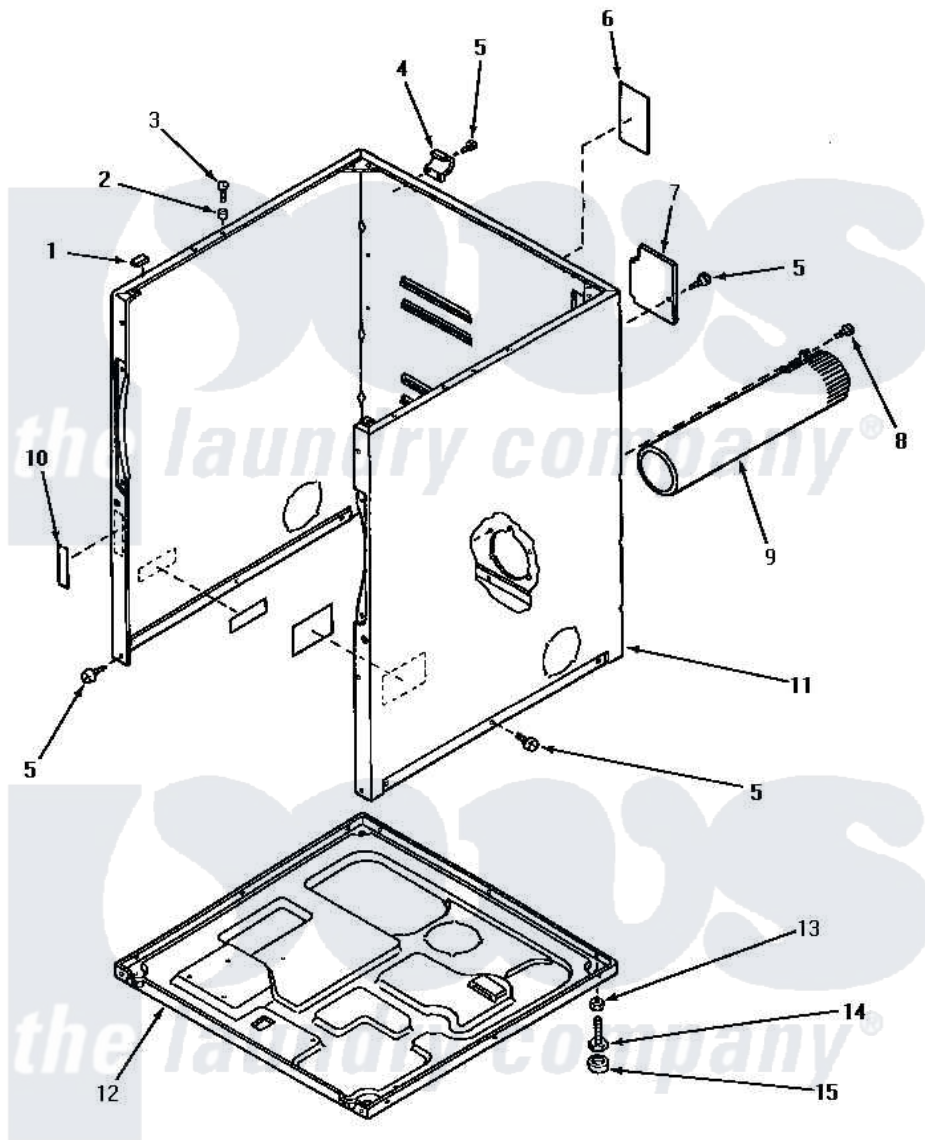

# Amana NG8339 01 - CABINET, EXHAUST DUCT & BASE

## CABINET, EXHAUST DUCT AND BASE

Amana [Residential Amana NG8339 Washer Parts](#) Parts Diagram 01 - CABINET, EXHAUST DUCT & BASE

[Click on the part number to view part](#)

Item	Original Part Number	Replaced By	Status	Part Description
1	<a href="#">Y56128</a>			Pad, Bumper
2	56079	<a href="#">505187</a>		Locator, Panel
3	32671	<a href="#">Y014874</a>		Screw, Idler Arm And Sleeve
4	60826		Not Available	HINGE, TOP
5	33562	<a href="#">27001200</a>		Screw
6	56427		Not Available	STICKER
7	<a href="#">60821</a>			Access Cover
8	Y33561	<a href="#">489464</a>		Screw
9	56118		Not Available	ASSY, EXHAUST DUCT
10	24903		Not Available	STICKER,DISCONNECT POW
11	60813PW		Not Available	CABINET, WHITE
"	60813PH		Not Available	CABINET, HARVEST GOLD
"	60813PL		Not Available	CABINET, ALMOND
12	<a href="#">60811</a>			Assembly, Base-Complete
13	20274	<a href="#">62739</a>		Nut, Lock
14	Y52696	<a href="#">Y305086</a>		Adjustable Leg And Nut