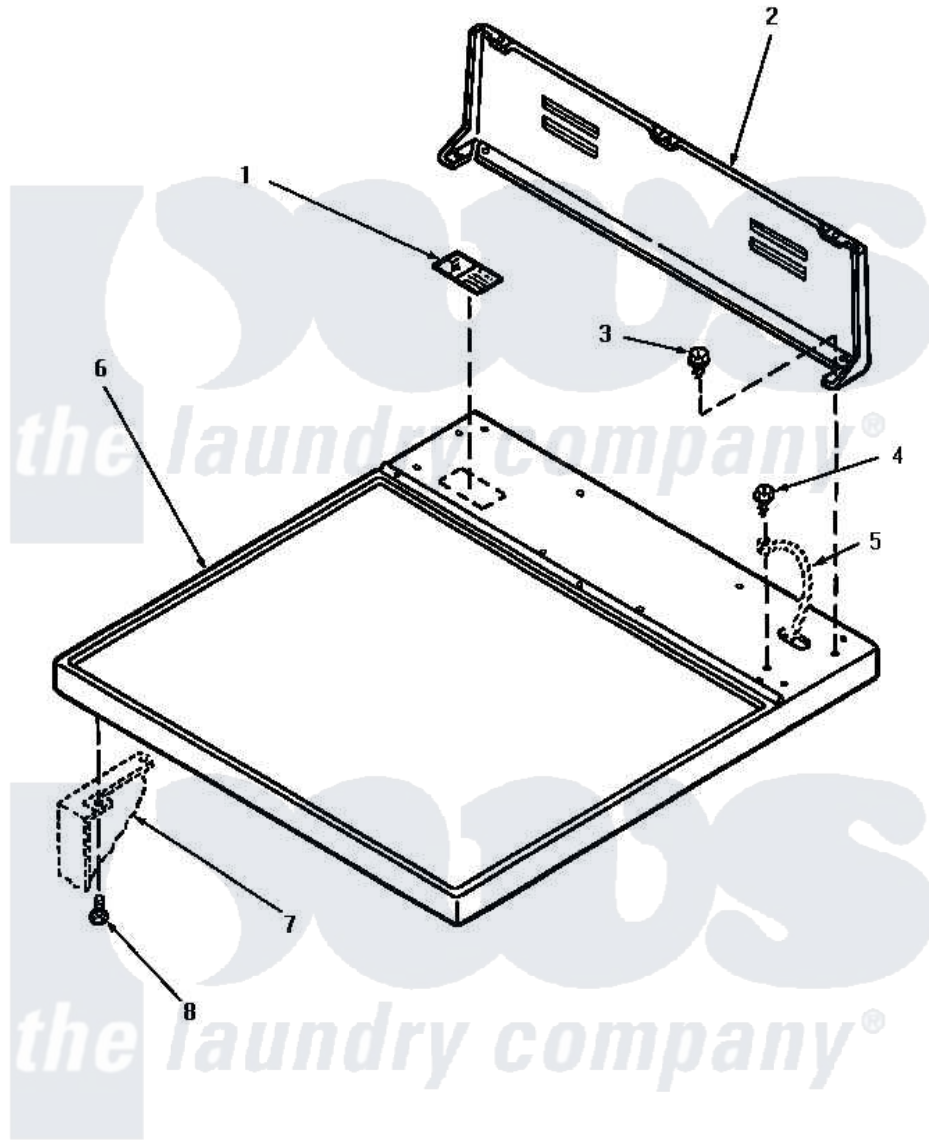

Amana NG8339 02 - CONTROL TOP & CONTROL HOOD REAR PANEL

CABINET TOP AND CONTROL HOOD REAR PANEL

Amana [Residential Amana NG8339 Washer Parts](#) Parts Diagram 02 - CONTROL TOP & CONTROL HOOD REAR PANEL

[Click on the part number to view part](#)

Item	Original Part Number	Replaced By	Status	Part Description
1	24903		Not Available	STICKER,DISCONNECT POW
2	59970		Not Available	CONTROL HOOD, REAR PANEL
3	23962	W10116760		Screw
4	20530			Screw, 10-24 x 3/8 Hex
5	Y00000000		Not Available	SEE NOTE GROUND WIRE, GREEN
6	60815H		Not Available	ASSY, TOP PANEL-DOMESTI
"	60815L		Not Available	CABINET TOP, ALMOND
"	60815W		Not Available	ASSY, TOP & CARTON
7	Y00000000		Not Available	SEE NOTE CABINET
8	33562	27001200		Screw