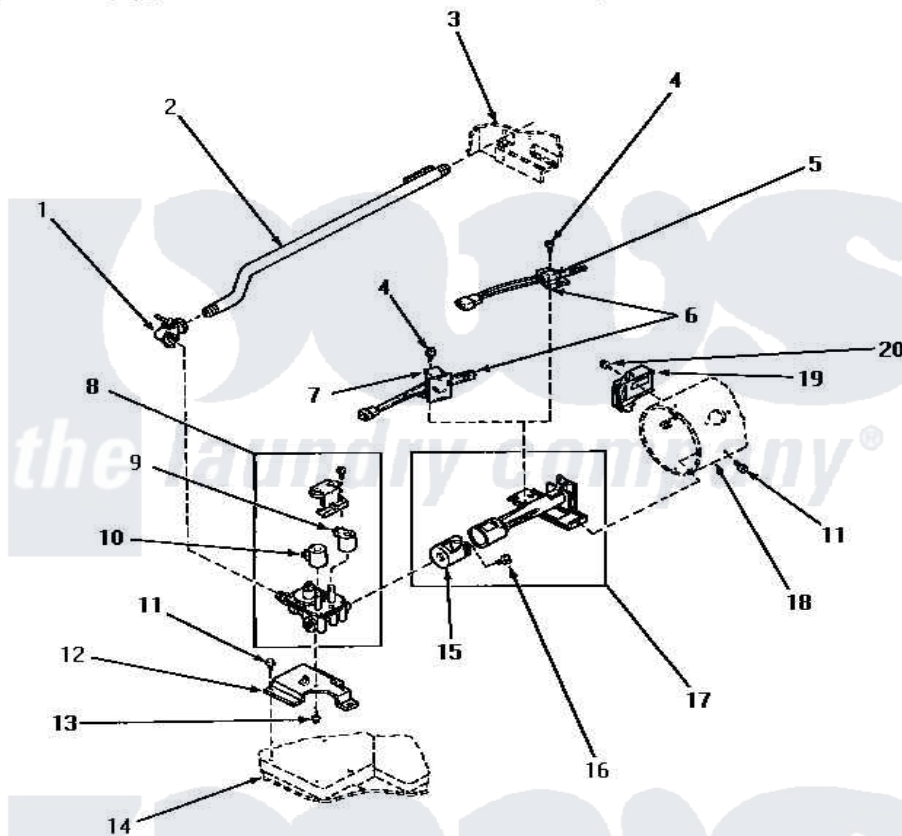

Amana NG8339 04 - GAS VALVE, IGNITER & GAS CONVERSION KITS

GAS BURNER CONVERSION KITS	
TO CONVERT DRYERS FROM NATURAL/MIXED TO LP GAS 401P3 Conversion Kit Kit consists of: 1 - 58754 Block - Open Plug 1 - 58765 Burner Orifice Spud (#85) 1 - 60515 Conversion Plate 1 - 60517 Valve Converted to LP Gas Sticker 2 - 60520 LP Gas Stickers	TO CONVERT DRYERS FROM LP TO NATURAL/MIXED GAS 402P3 Conversion Kit Kit consists of: 1 - 58719 Burner Orifice Spud (#44) 1 - 58768 Vent Screw 1 - 60514 Conversion Plate 1 - 60516 Valve Converted to Natural Gas Sticker 2 - 60521 Natural Gas Stickers

GAS VALVE, IGNITER AND GAS CONVERSION KITS (Gas Models)

Amana [Residential Amana NG8339 Washer Parts](#) Parts Diagram 04 - GAS VALVE, IGNITER & GAS CONVERSION KITS

Click on the part number to view part

Item	Original Part Number	Replaced By	Status	Part Description
1	Y56229	510205		Valve-Elbo
2	58911			Assembly, Lead-In Pipe
3	Y00000000		Not Available	SEE NOTE CABINET
4	56693			Screw, No.6-20 x. 44/.41 In
5	Y00000000		Not Available	SEE NOTE CARBORUNDUM IGNITER AND BRACKET
6	60868	37001308		Ignitor
7	Y00000000		Not Available	SEE NOTE NORTON IGNITER AND BRACKET
8	58804			Assembly, Valve-Gas-Single-
9	58804B	694540		Coil, 60 Hz
10	58804A	306106		Coil, Holding And Booster-W
11	33562	27001200		Screw
12	58912	500821		Bracket, Mounting-Gas
13	56124	3370225		Screw
14	Y00000000		Not Available	SEE NOTE BASE