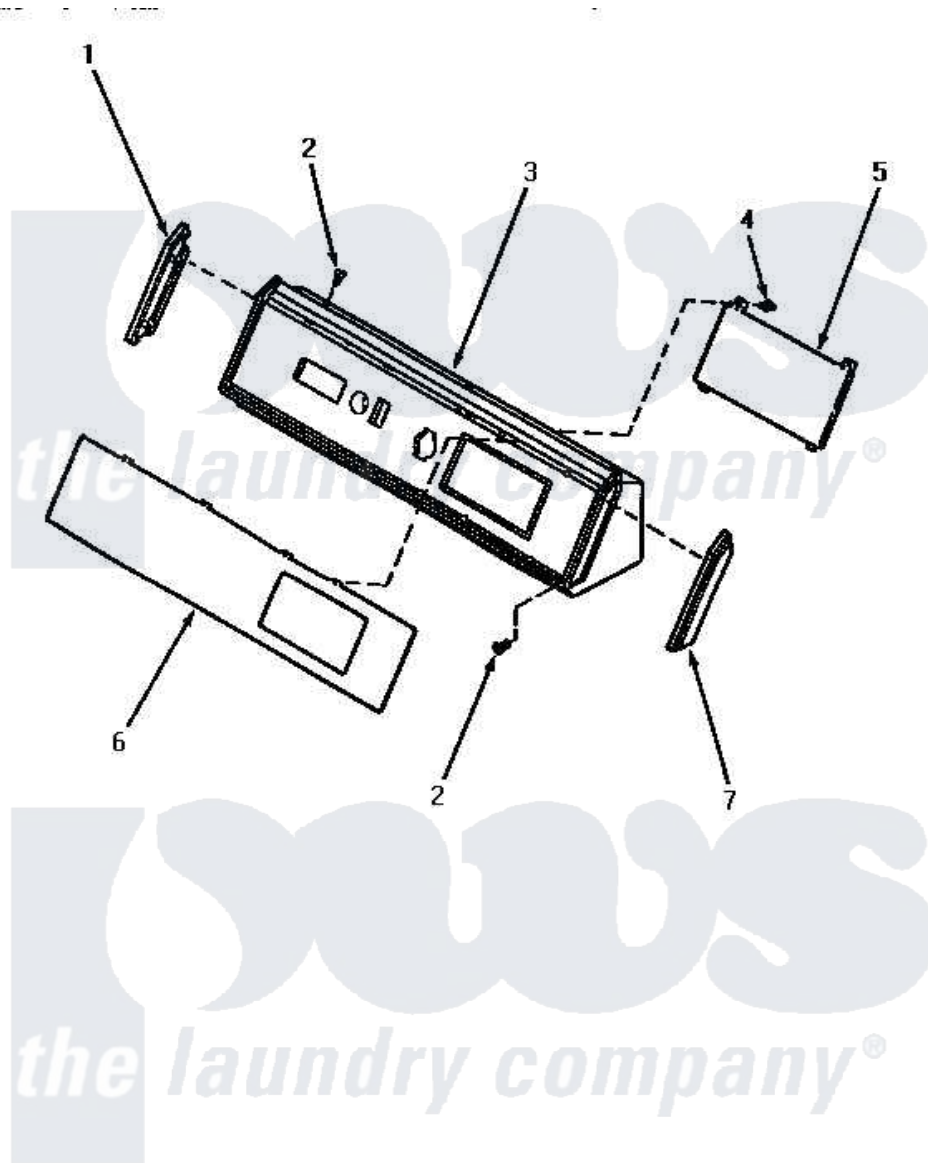

Amana NG8339 05 - GRAPHIC PANEL, CONTROL HOOD & CONTROLS

GRAPHIC PANEL, CONTROL HOOD AND CONTROLS

Amana [Residential Amana NG8339 Washer Parts](#) Parts Diagram 05 - GRAPHIC PANEL, CONTROL HOOD & CONTROLS

[Click on the part number to view part](#)

Item	Original Part Number	Replaced By	Status	Part Description
1	31249		Not Available	CAP,END-L.H.-CHROME
2	31752		Not Available	SCREW,No.8ABX3/4 POZIDRI
3	59606		Not Available	HOOD,DRYER-BLACK
4	31260			Screw, No.8 X 3/8 Ind H
5	59610		Not Available	ASSY, ELECTRONIC CONTROL
6	59485		Not Available	PANEL,GRAPHIC
7	31248			Cap, End-RH-Chrome