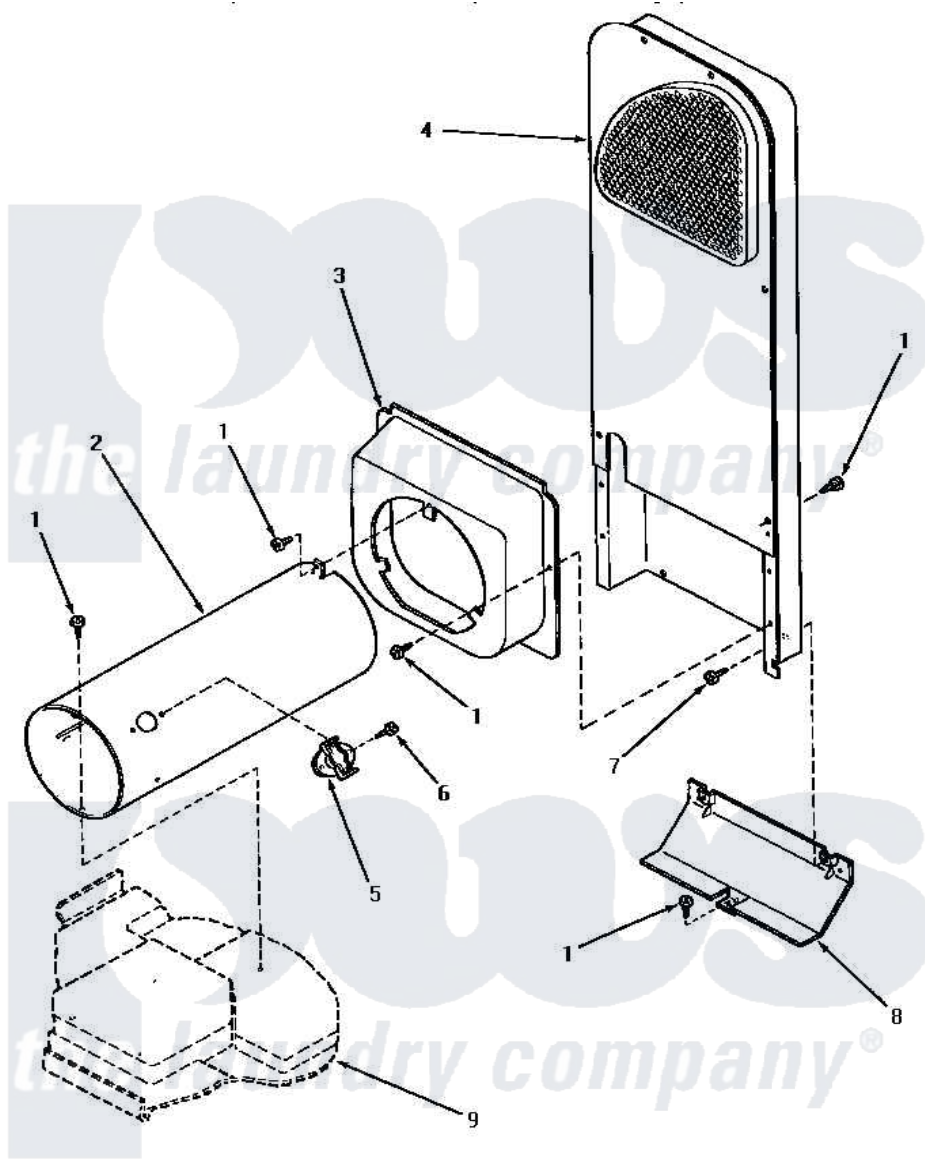

# Amana NG8339 06 - HEATER BOX

## HEATER BOX (Gas Models through Serial No.S633959XM)

Amana [Residential Amana NG8339 Washer Parts](#) Parts Diagram 06 - HEATER BOX  
Click on the part number to view part

Item	Original Part Number	Replaced By	Status	Part Description
1	33562	<a href="#">27001200</a>		Screw
2	56240	<a href="#">08013801</a>		Bracket
3	56237	<a href="#">510101</a>		Shroud Heat Duct
4	61161P	<a href="#">503605</a>		Assembly, Heater Duct
5	58366	<a href="#">489P3</a>		Limit Thermostat
6	23222	<a href="#">3177991</a>		Screw
7	51780	<a href="#">3390631</a>		Screw, 10-16 X 3/8
8	60952		Not Available	SHIELD,HEAT DUCT
9	Y00000000		Not Available	SEE NOTE BASE