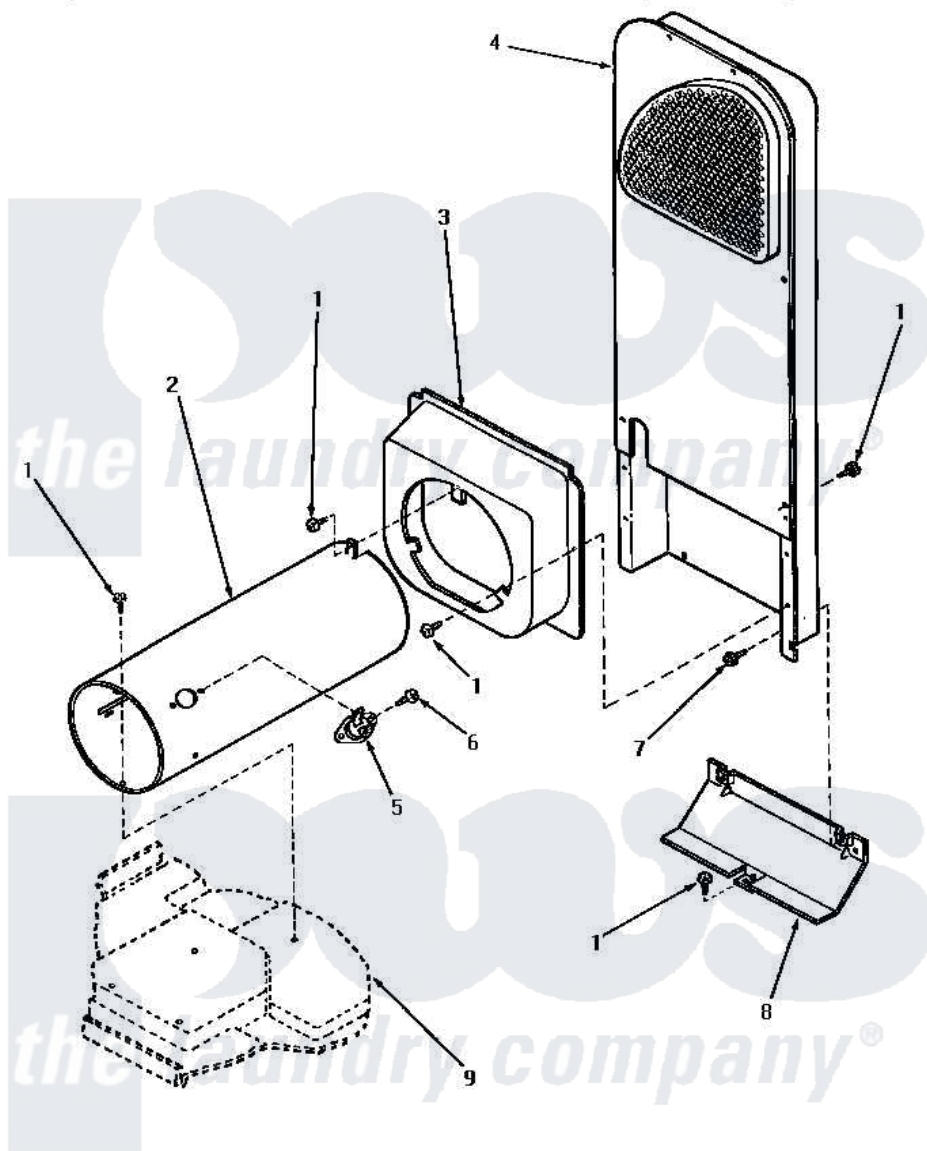

Amana NG8339 07 - HEATER BOX

HEATER BOX (Gas Models starting Serial No.S6333960XM)

Amana [Residential Amana NG8339 Washer Parts](#) Parts Diagram 07 - HEATER BOX

[Click on the part number to view part](#)

Item	Original Part Number	Replaced By	Status	Part Description
1	33562	27001200		Screw
2	61974		Not Available	BURNER HOUSING
3	Y60948	510101		Shroud Heat Duct
4	61161P	503605		Assembly, Heater Duct
5	489P3			Limit Thermostat
6	51782		Not Available	SCREW, 6B-20X5/16
7	51780	3390631		Screw, 10-16 X 3/8
8	60952		Not Available	SHIELD,HEAT DUCT
9	Y00000000		Not Available	SEE NOTE BASE