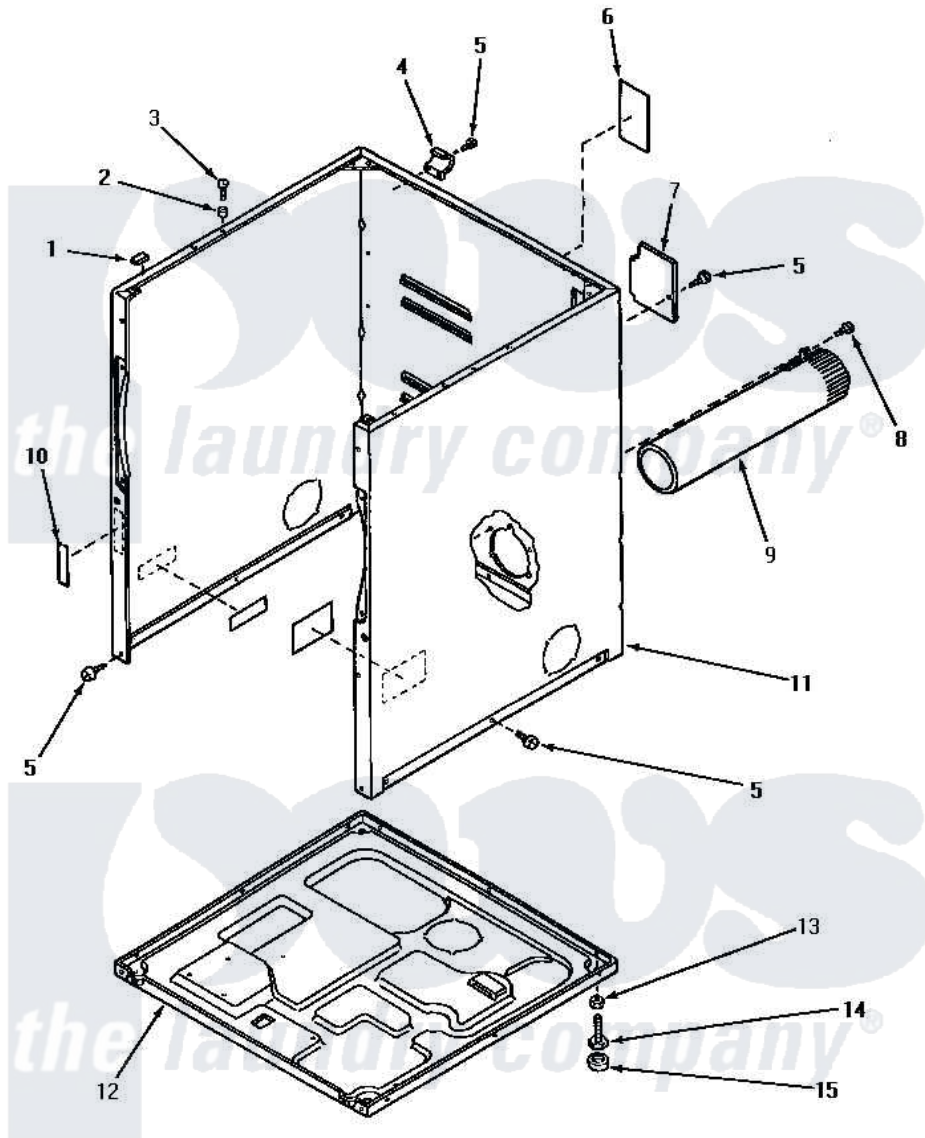

Amana NG8539 01 - CABINET, EXHAUST DUCT & BASE

CABINET, EXHAUST DUCT AND BASE

Amana [Residential Amana NG8539 Washer Parts](#) Parts Diagram 01 - CABINET, EXHAUST DUCT & BASE
 Click on the part number to view part

Item	Original Part Number	Replaced By	Status	Part Description
1	Y56128			Pad, Bumper
2	56079	505187		Locator, Panel
3	32671	Y014874		Screw, Idler Arm And Sleeve
4	60826		Not Available	HINGE, TOP
5	33562	27001200		Screw
6	56427		Not Available	STICKER
7	60821			Access Cover
8	Y33561	489464		Screw
9	56118		Not Available	ASSY, EXHAUST DUCT
10	24903		Not Available	STICKER,DISCONNECT POW
11	60813PW		Not Available	CABINET, WHITE
"	60813PH		Not Available	CABINET, HARVEST GOLD
"	60813PL		Not Available	CABINET, ALMOND
12	60811			Assembly, Base-Complete
13	20274	62739		Nut, Lock
14	Y52696	Y305086		Adjustable Leg And Nut