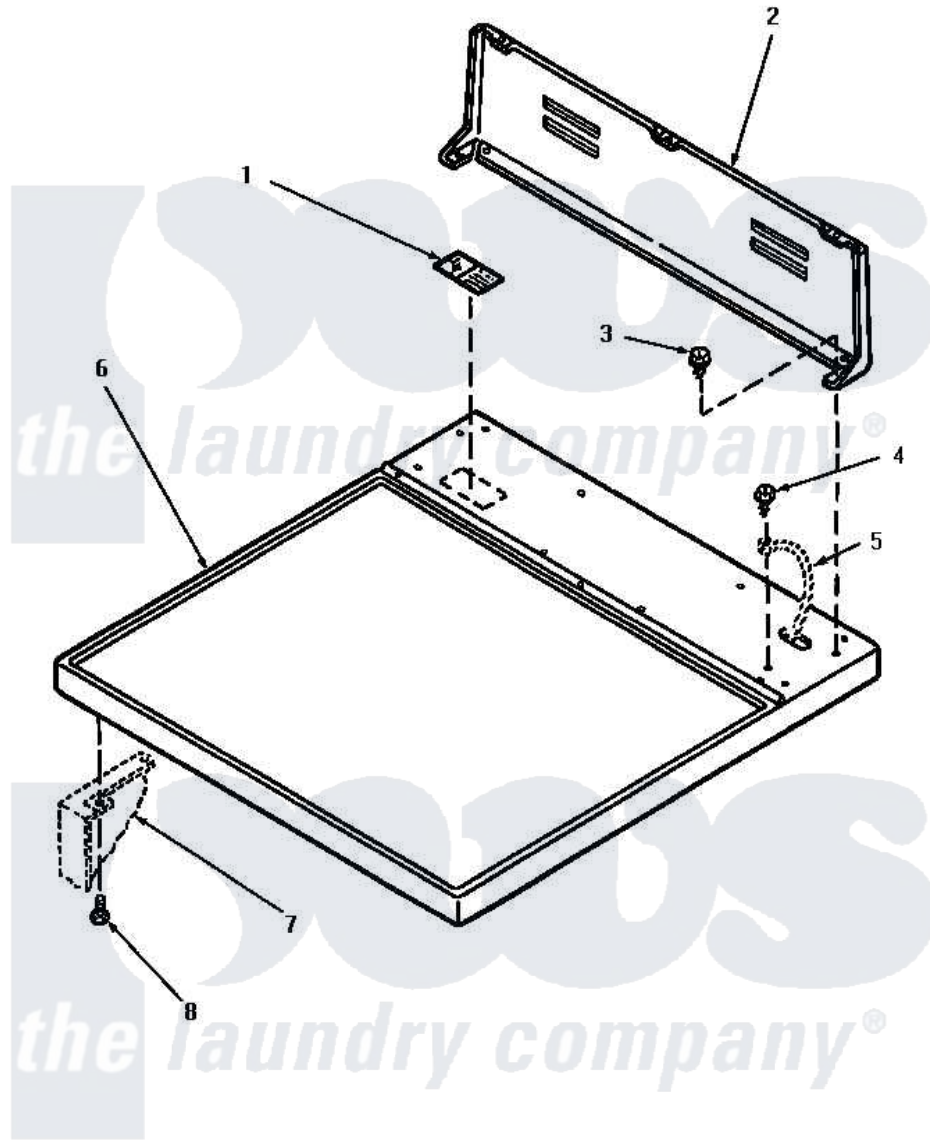

Amana NG8539 02 - CONTROL TOP & CONTROL HOOD REAR PANEL

CABINET TOP AND CONTROL HOOD REAR PANEL

Amana [Residential Amana NG8539 Washer Parts](#) Parts Diagram 02 - CONTROL TOP & CONTROL HOOD REAR PANEL

[Click on the part number to view part](#)

Item	Original Part Number	Replaced By	Status	Part Description
1	24903		Not Available	STICKER,DISCONNECT POW
2	59970		Not Available	CONTROL HOOD, REAR PANEL
3	23962	W10116760		Screw
4	20530			Screw, 10-24 x 3/8 Hex
5	Y00000000		Not Available	SEE NOTE GROUND WIRE, GREEN
6	60815H		Not Available	ASSY, TOP PANEL-DOMESTI
"	60815L		Not Available	CABINET TOP, ALMOND
"	60815W		Not Available	ASSY, TOP & CARTON
7	Y00000000		Not Available	SEE NOTE CABINET
8	33562	27001200		Screw