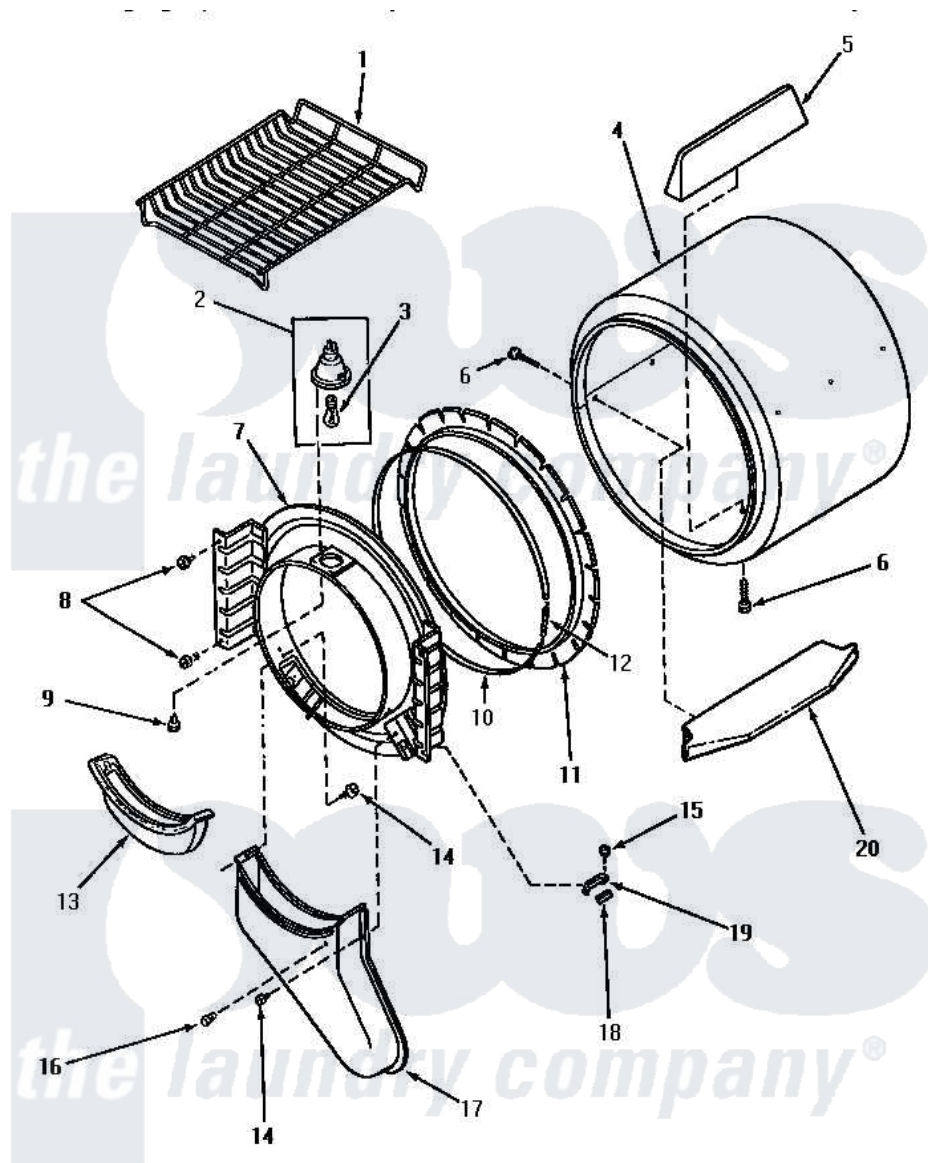

Amana NG8539 03 - FR BLKHD, AIR DUCT, FELT SEAL & CYLINDER

FRONT BULKHEAD, AIR DUCT, FELT SEAL AND CYLINDER

Amana [Residential Amana NG8539 Washer Parts](#) Parts Diagram 03 - FR BLKHD, AIR DUCT, FELT SEAL & CYLINDER
 Click on the part number to view part

Item	Original Part Number	Replaced By	Status	Part Description
1	58846		Not Available	RACK, DRYING
2	60953P		Not Available	CYLINDER LIGHT ASSEMBLY
3	Y54608	31001575		Bulb, Cylinder Light
"	Y60954	67001316		Bulb, Light
4	61073P		Not Available	ASSY, CYLINDER-WHITE
"	60645P		Not Available	ASSY, CYLINDER PACK
5	Y61399		Not Available	BAFFLE, CYLINDER-SHORT-
6	56131		Not Available	SCREW, 10BT X 1 TAPPING
7	62142W		Not Available	ASSY, BULKHEAD-FRONT-SV
8	33562	27001200		Screw
9	31260			Screw, No.8 X 3/8 Ind H
10	Y56090		Not Available	SEAL STRAP
11	56088			Assembly, Seal
12	52310			Spring
13	61376P			Filter, Lint-White W/Inst.
14	Y33561	489464		Screw

15	23962	W10116760	Screw
16	56938	Not Available	BUMPER
17	60786		Assembly, Air Duct-Front
18	58049		Pad, Thin
19	61448		Glide, Cylinder-Rulon F
20	Y61027	Not Available	BAFFLE,CYLINDER-EXTEND