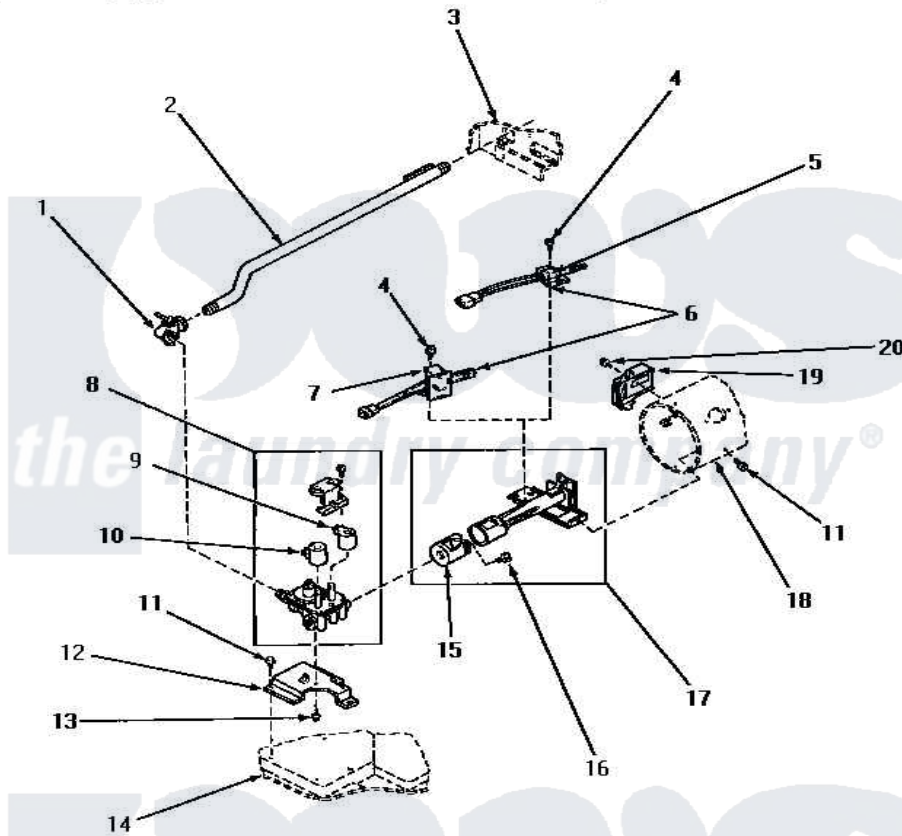

# Amana NG8539 04 - GAS VALVE, IGNITER & GAS CONVERSION KITS

GAS BURNER CONVERSION KITS	
<p><b>TO CONVERT DRYERS FROM NATURAL/MIXED TO LP GAS</b></p> <p>401P3 Conversion Kit Kit consists of:</p> <ul style="list-style-type: none"> <li>1 - 58754 Block - Open Plug</li> <li>1 - 58765 Burner Orifice Spud (#85)</li> <li>1 - 60515 Conversion Plate</li> <li>1 - 60517 Valve Converted to LP Gas Sticker</li> <li>2 - 60520 LP Gas Stickers</li> </ul>	<p><b>TO CONVERT DRYERS FROM LP TO NATURAL/MIXED GAS</b></p> <p>402P3 Conversion Kit Kit consists of:</p> <ul style="list-style-type: none"> <li>1 - 58719 Burner Orifice Spud (#44)</li> <li>1 - 58768 Vent Screw</li> <li>1 - 60514 Conversion Plate</li> <li>1 - 60516 Valve Converted to Natural Gas Sticker</li> <li>2 - 60521 Natural Gas Stickers</li> </ul>

## GAS VALVE, IGNITER AND GAS CONVERSION KITS (Gas Models)

Amana [Residential Amana NG8539 Washer Parts](#) Parts Diagram 04 - GAS VALVE, IGNITER & GAS CONVERSION KITS

Click on the part number to view part

Item	Original Part Number	Replaced By	Status	Part Description
1	Y56229	<a href="#">510205</a>		Valve-Elbo
2	<a href="#">58911</a>			Assembly, Lead-In Pipe
3	Y00000000		Not Available	SEE NOTE CABINET
4	<a href="#">56693</a>			Screw, No.6-20 x. 44/.41 In
5	Y00000000		Not Available	SEE NOTE CARBORUNDUM IGNITER AND BRACKET
6	60868	<a href="#">37001308</a>		Ignitor
7	Y00000000		Not Available	SEE NOTE NORTON IGNITER AND BRACKET
8	<a href="#">58804</a>			Assembly, Valve-Gas-Single-
9	58804B	<a href="#">694540</a>		Coil, 60 Hz
10	58804A	<a href="#">306106</a>		Coil, Holding And Booster-W
11	33562	<a href="#">27001200</a>		Screw
12	58912	<a href="#">500821</a>		Bracket, Mounting-Gas
13	56124	<a href="#">3370225</a>		Screw
14	Y00000000		Not Available	SEE NOTE BASE