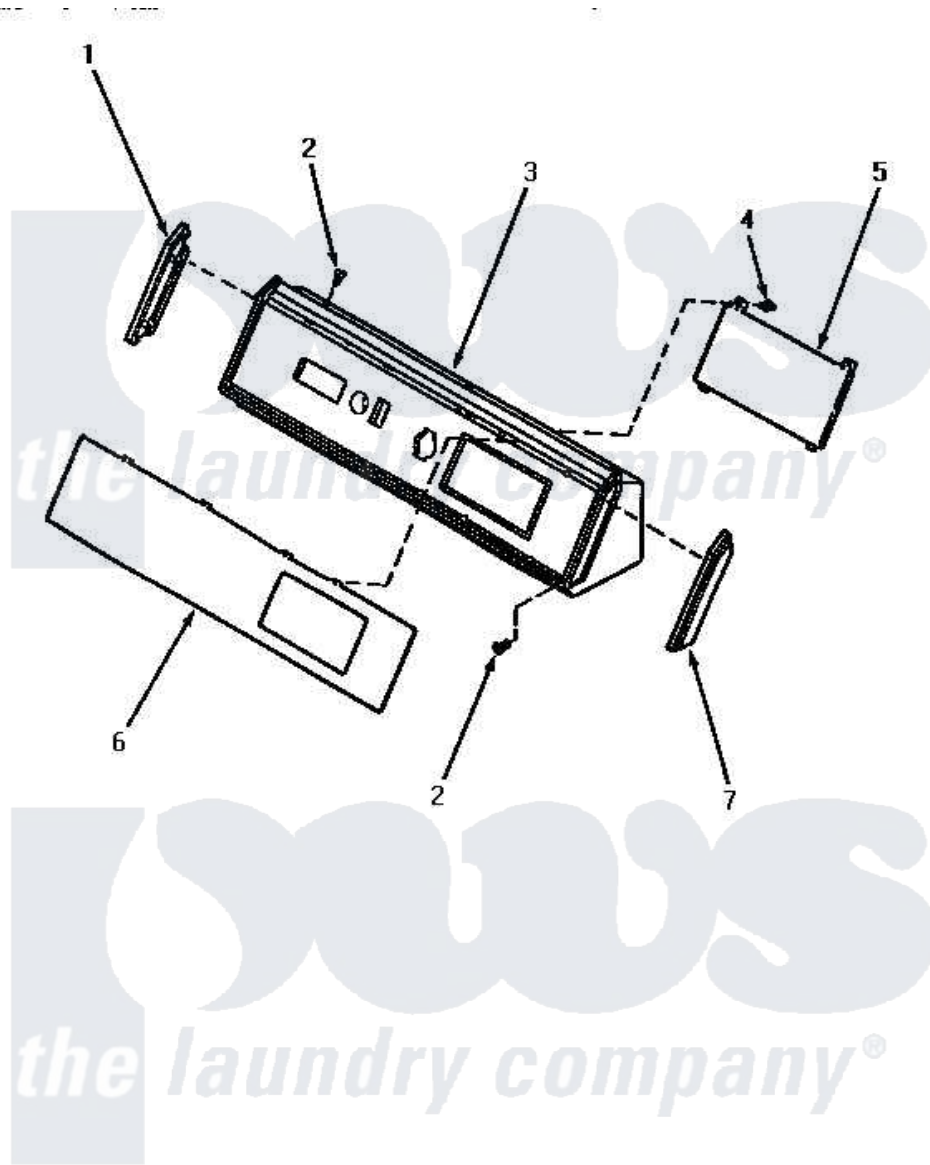

Amana NG8539 05 - GRAPHIC PANEL, CONTROL HOOD & CONTROLS

GRAPHIC PANEL, CONTROL HOOD AND CONTROLS

Amana [Residential Amana NG8539 Washer Parts](#) Parts Diagram 05 - GRAPHIC PANEL, CONTROL HOOD & CONTROLS

[Click on the part number to view part](#)

Item	Original Part Number	Replaced By	Status	Part Description
1	31249		Not Available	CAP,END-L.H.-CHROME
2	31752		Not Available	SCREW,No.8ABX3/4 POZIDRI
3	59606		Not Available	HOOD,DRYER-BLACK
4	31260			Screw, No.8 X 3/8 Ind H
5	59608		Not Available	ASSY, ELECTRONIC CONTROL
6	59480		Not Available	PANEL,GRAPHIC
7	31248			Cap, End-RH-Chrome