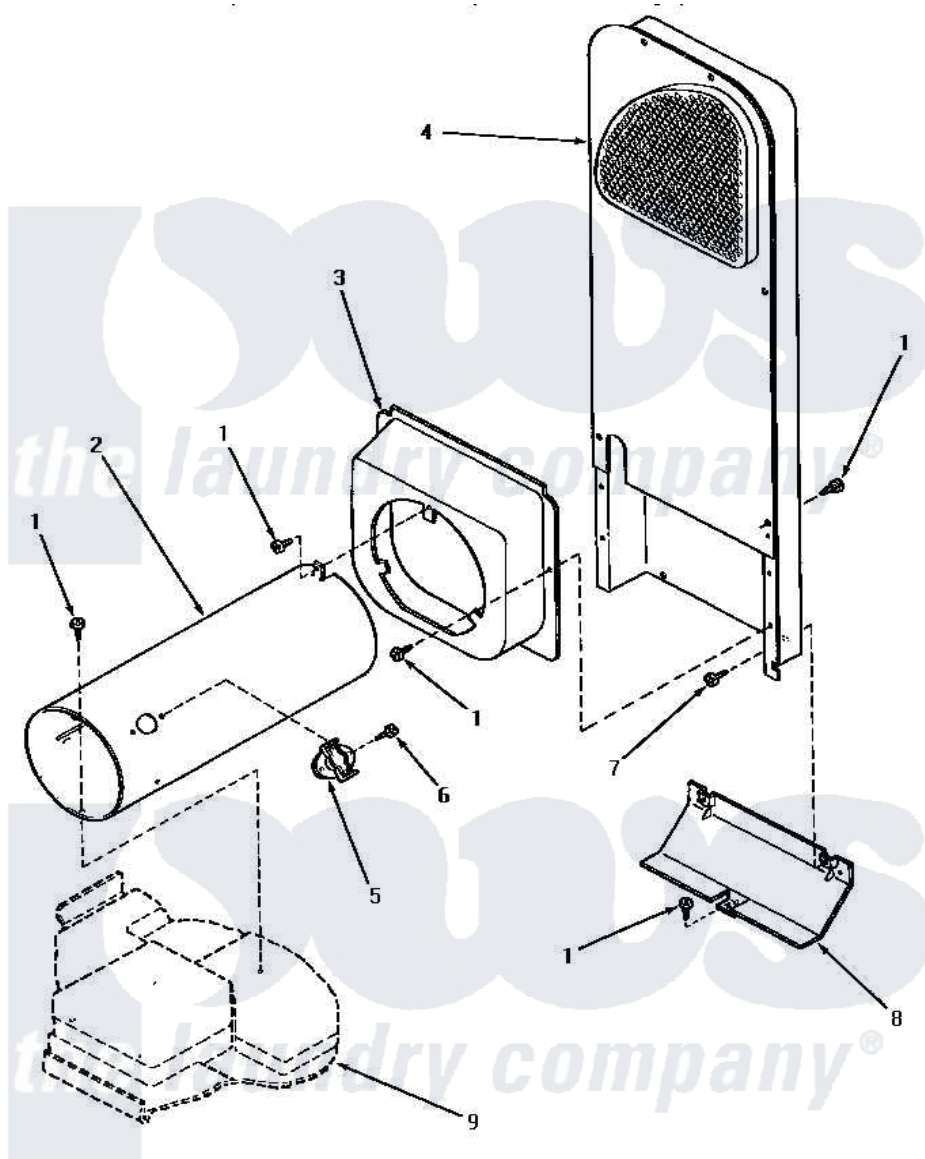

Amana NG8539 06 - HEATER BOX

HEATER BOX (Gas Models through Serial No.S6333959XM)

Amana [Residential Amana NG8539 Washer Parts](#) Parts Diagram 06 - HEATER BOX

[Click on the part number to view part](#)

Item	Original Part Number	Replaced By	Status	Part Description
1	33562	27001200		Screw
2	56240	08013801		Bracket
3	56237	510101		Shroud Heat Duct
4	61161P	503605		Assembly, Heater Duct
5	58366	489P3		Limit Thermostat
6	23222	3177991		Screw
7	51780	3390631		Screw, 10-16 X 3/8
8	60952		Not Available	SHIELD,HEAT DUCT
9	Y00000000		Not Available	SEE NOTE BASE