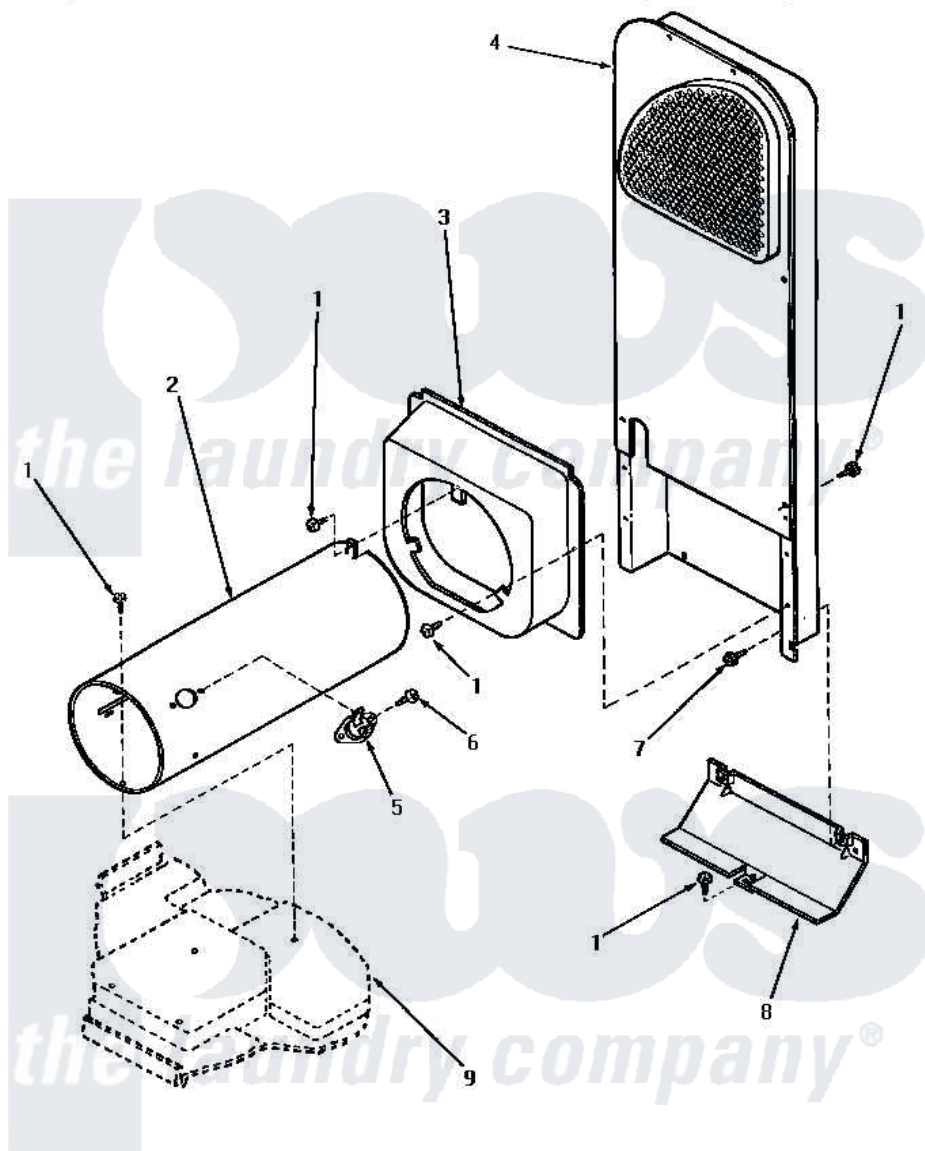

Amana NG8539 07 - HEATER BOX

HEATER BOX (Gas Models starting Serial No.S6333960XM)

Amana [Residential Amana NG8539 Washer Parts](#) Parts Diagram 07 - HEATER BOX

[Click on the part number to view part](#)

Item	Original Part Number	Replaced By	Status	Part Description
1	33562	27001200		Screw
2	61974		Not Available	BURNER HOUSING
3	Y60948	510101		Shroud Heat Duct
4	61161P	503605		Assembly, Heater Duct
5	489P3			Limit Thermostat
6	51782		Not Available	SCREW, 6B-20X5/16
7	51780	3390631		Screw, 10-16 X 3/8
8	60952		Not Available	SHIELD,HEAT DUCT
9	Y00000000		Not Available	SEE NOTE BASE