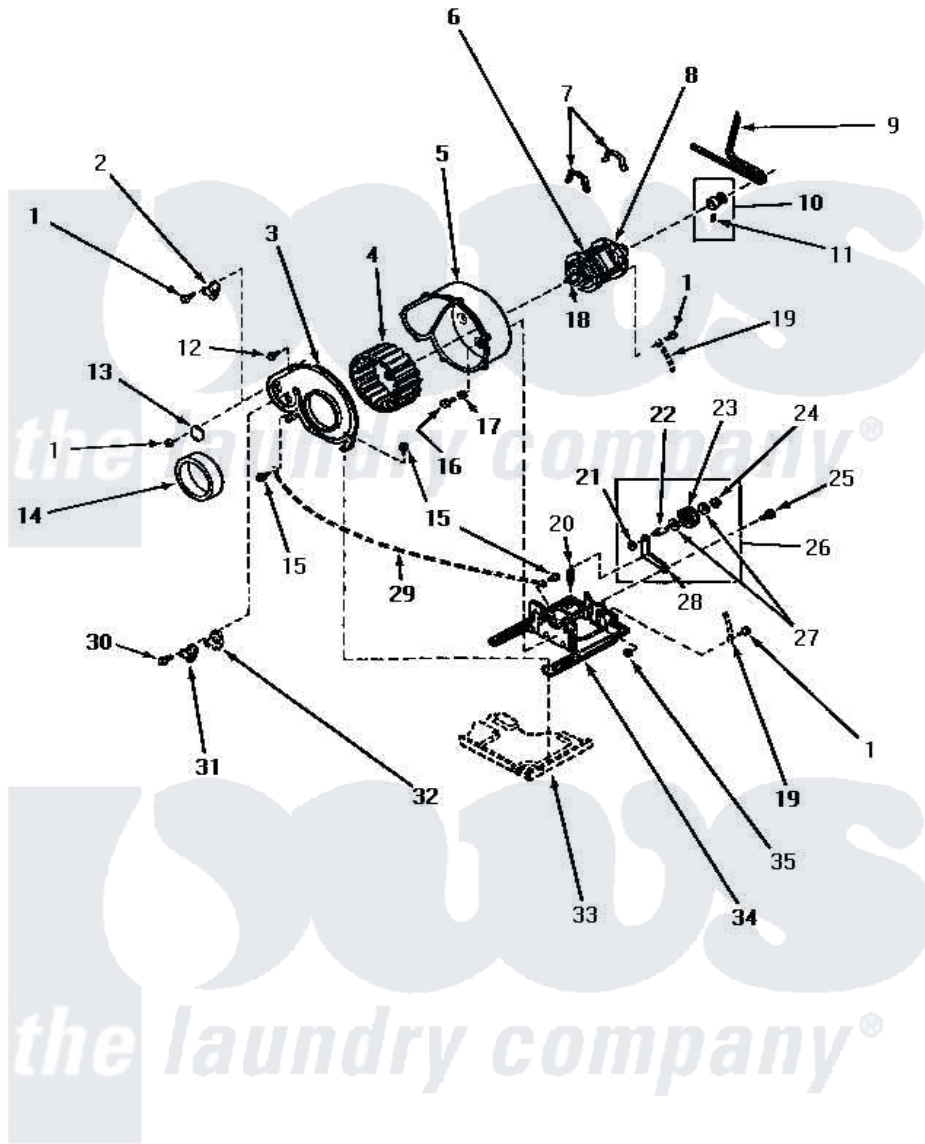

# Amana NG8539 09 - MOTOR, EXHAUST FAN & BELT

## MOTOR, EXHAUST FAN AND BELT

Amana [Residential Amana NG8539 Washer Parts](#) Parts Diagram 09 - MOTOR, EXHAUST FAN & BELT  
 Click on the part number to view part

Item	Original Part Number	Replaced By	Status	Part Description
3	60938P		Not Available	COVER,BLOWER HOUSING
4	56000	<a href="#">510139P</a>		Assembly Blower Fan Package
5	<a href="#">56020</a>			Housing, Blower
6	Y58044	<a href="#">915P3</a>		Motor-Drve
7	Y58047	<a href="#">660658</a>		Clamp, Motor Mounting 343481 685441
8	59895		Not Available	MOTOR SWITCH, INTERNAL MOUNTED
"	53226		Not Available	SWITCH,MOTOR
"	53249		Not Available	SWITCH
9	59174	<a href="#">40111201</a>		Belt, Cylinder
10	59173		Not Available	MOTOR PULLEY ASSEMBLY
11	52906		Not Available	SETSCREW
12	23962	<a href="#">W10116760</a>		Screw
14	56065		Not Available	SEAL
15	51780	<a href="#">3390631</a>		Screw, 10-16 X 3/8

16	33562	<a href="#">27001200</a>		Screw
17	20492	<a href="#">M0270504</a>		Washer
18	<a href="#">27604P</a>			Never-Seeze 1 Oz Tube
19	Y00000000		Not Available	SEE NOTE GROUND WIRE, GREEN
20	<a href="#">56076</a>			Spring, Idler
21	56156	<a href="#">358160</a>		Nut
22	<a href="#">56461</a>			Shaft
23	<a href="#">Y54414</a>			Assembly, Wheel And Bearing
24	<a href="#">23748</a>			Ring, Retaining
25	56587		Not Available	SCREW, 1/4-20 HEX HD SH
26	Y56170	<a href="#">56170P</a>		Assembly- Idle
27	<a href="#">52549</a>			Washer, 501 ID X3/4 Odx
28	56057		Not Available	LEVER, IDLER
29	Y00000000		Not Available	SEE NOTE GROUND WIRE, GREEN -- (THROUGH SERIAL NO. S6181365XA)
30	23222	<a href="#">3177991</a>		Screw
31	<a href="#">59500</a>			Assembly, Thermistor
33	Y00000000		Not Available	SEE NOTE BASE
34	Y60816	<a href="#">503613</a>		Mount, Motor
35	52566	<a href="#">27001225</a>		Nut, Jam Mid Lock 1/4-20