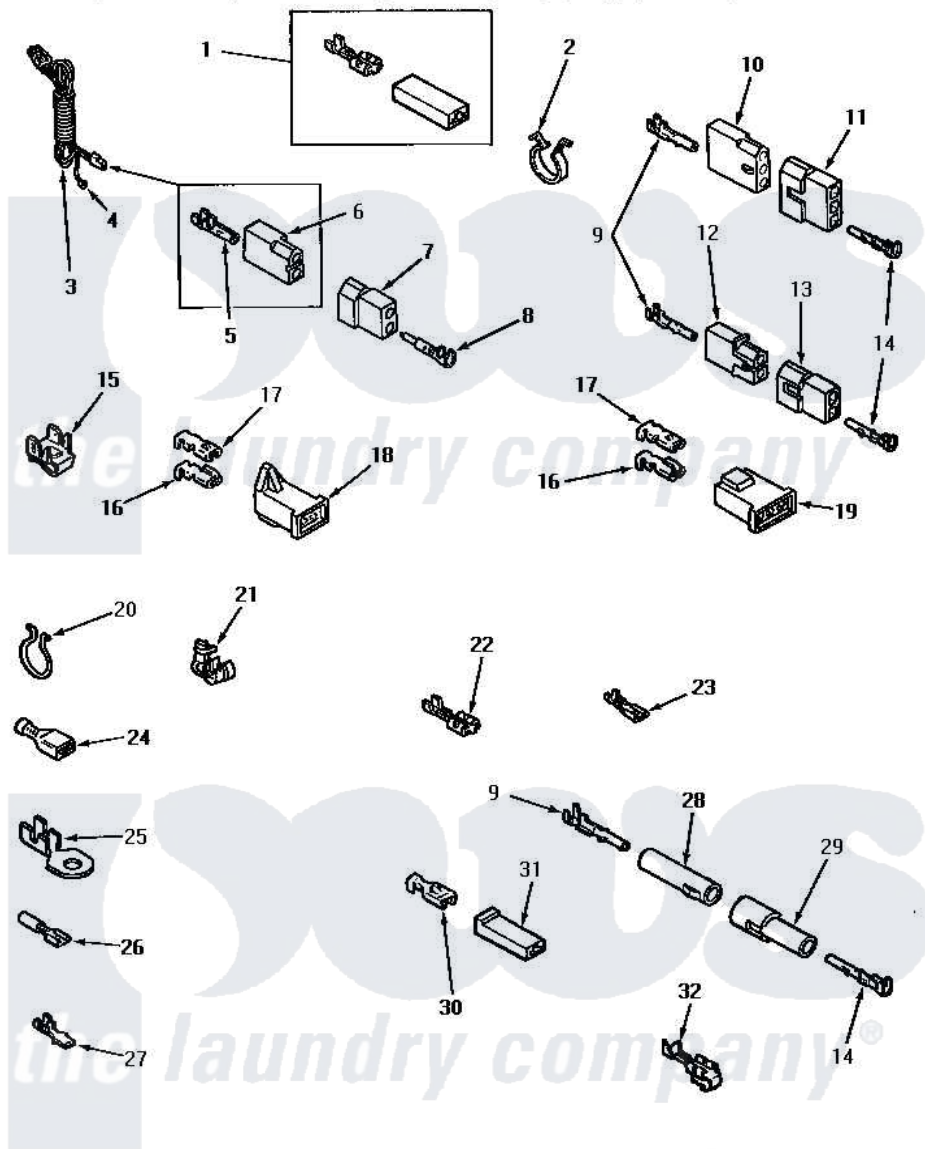

Amana NG8539 10 - POWER CORD & TERMINALS

POWER CORD AND TERMINALS

Amana [Residential Amana NG8539 Washer Parts](#) Parts Diagram 10 - POWER CORD & TERMINALS
 Click on the part number to view part

Item	Original Part Number	Replaced By	Status	Part Description
1	Y00237			Terminal-Female 1/4 ((1) 12 GAUGE Wire Or(2) 18 GA
2	61510	504034		Clip, Wire
3	Y56222	27001142		Cord, Power
4	Y00000000		Not Available	SEE NOTE GROUND WIRE, GREEN
5	00130			Terminal, Pin-1/8 Femal
6	56265			Receptacle, 2 Circuit
7	56266			Plug
8	Y00127			Terminal, Pin-1/8 Male
9	Y00117	5011-XX		093 Female Socket
10	23039	697780		Receptacle,
11	23040			Plug-3 Circuit
12	56451			Receptacle, 2 Circuit
13	56448			Terminal Block Plug
14	Y00116			Terminal, Pin-Male
15	Y00161	B5733302		Clip, Ground

16	Y00190		Connector-Receptacle
17	Y00189		Terminal, Spade
18	58799		Connector-2 Circuit
19	58800	Not Available	CONNECTOR-3 CIRCUIT (3 CIRCUIT CONNECTOR)
20	51291		Clip, Wire
21	21903	211881	Grommet, Cord Part Not Used- Gas Models Only
22	Y00121	Not Available	SPADE TERMINAL(12 GAUGE) (1/4 INCH-(2) 18 GAUGE WIRES O
"	Y00119	Not Available	SPADE TERMINAL(18 GAUGE) (1/4 INCH-(1) 18 GAUGE WIRE)
"	Y00222	Not Available	TERMINAL,FEMALE-1/4 SP
23	Y00124		Spade Terminal (18 Gauge) (3/16 Inch-(1) 18 Gauge Wire-
"	Y00209		Spade Terminal (18 Gauge) (3/16 Inch-(2) 18 Gauge Wires-
"	00156	00156SRE	65br30/Fl
24	Y00163	285432	Terminal
"	Y00165		Insulated Spade Terminal
25	00110		No.10 18 Gauge Wire
"	Y00111		Ring Terminal No.10 No.10 18 Gauge Wires Or
26	Y00215		Barrel Insulated Spade
"	Y00214	Not Available	BARREL INSULATED SPADE(18 GAUG (1/4 INCH- 18 GAUGE WIRE)
27	Y00138		Male Tab Terminal 18 Gauge Wire)
"	Y00139	Y00138	Male Tab Terminal 18 Gauge Wire)
28	26301		Receptacle, Molex
29	26302	Not Available	PLUG,1 CIRCUIT
30	Y00115		Lock In Spade Terminal (18 Gaug (1/4 Inch-(1) 18 Gauge Wire)
"	00122	Not Available	(1/4 INCH-(2) 18 GAUGE WIRES O
31	90789		Connector
32	Y00114		Spade Terminal