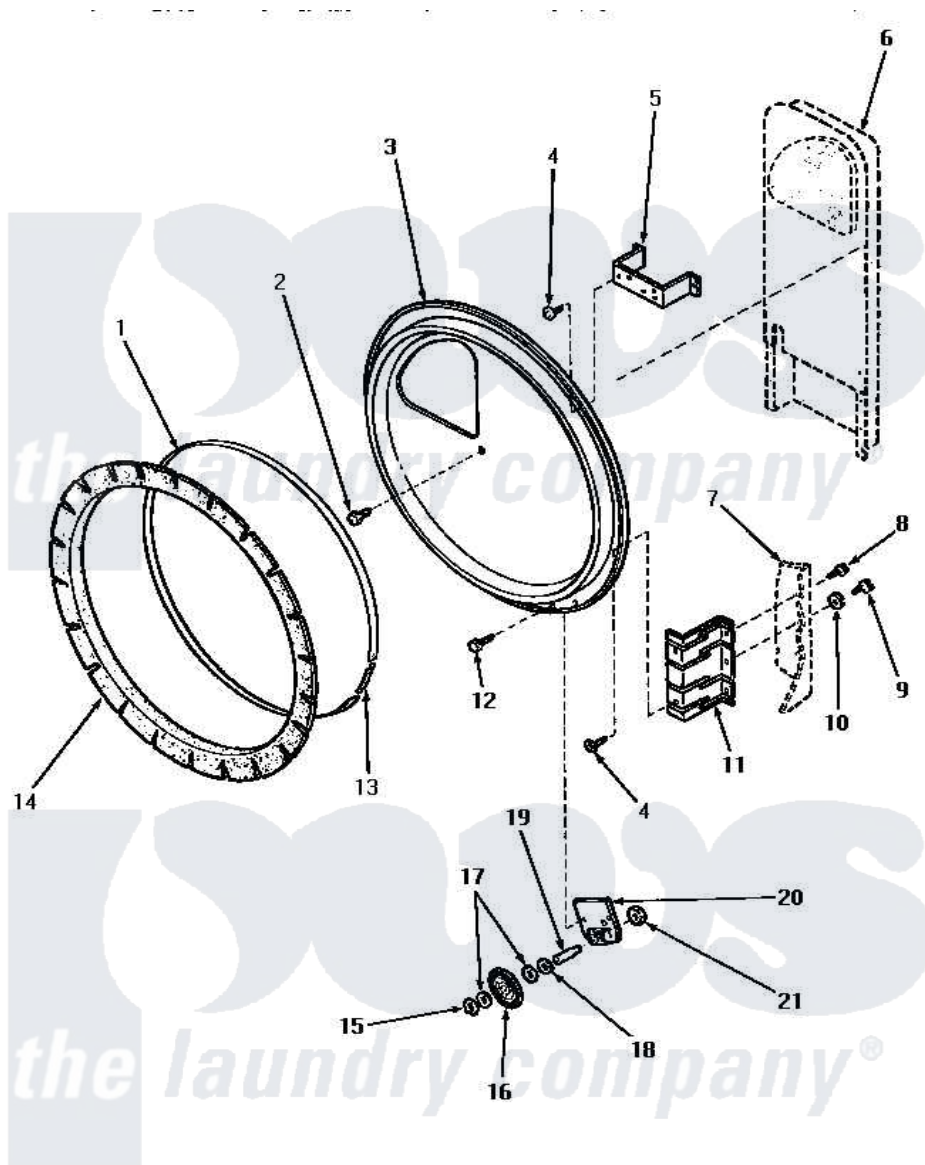

Amana NG8539 11 - REAR BLKHD, FELT SEAL & CYLINDER ROLLER

REAR BULKHEAD, FELT SEAL AND CYLINDER ROLLER

Amana [Residential Amana NG8539 Washer Parts](#) Parts Diagram 11 - REAR BLKHD, FELT SEAL & CYLINDER ROLLER

[Click on the part number to view part](#)

Item	Original Part Number	Replaced By	Status	Part Description
1	Y56090		Not Available	SEAL STRAP
2	Y33561	489464		Screw
3	61135P		Not Available	ASSY,REAR BULKHEAD
4	56078	M400664		SCrew Tap Trs Cr Rec 1016AB
5	60823P			Bracket, Terminal Block
6	Y00000000		Not Available	SEE NOTE HEAT DUCT
7	Y00000000		Not Available	SEE NOTE CABINET
8	33562	27001200		Screw
9	52909			Screw, 10B-16 X 1/2 HeX
10	51474		Not Available	WASHER, 13/64IDX1/2ODX.
11	56055		Not Available	BRACKET,BULKHEAD-REAR
12	51780	3390631		Screw, 10-16 X 3/8
13	52310			Spring
14	56088			Assembly, Seal
15	23748			Ring, Retaining

16	56457	62649P	Roller- CY
17	52549		Washer, 501 ID X3/4 Odx
18	23886		Not Available
19	56461		WASHER,.578IDX1.25ODX1
20	56042		Not Available
21	56156	358160	Shaft
			BRACKET,CYLINDER ROLLER
			Nut