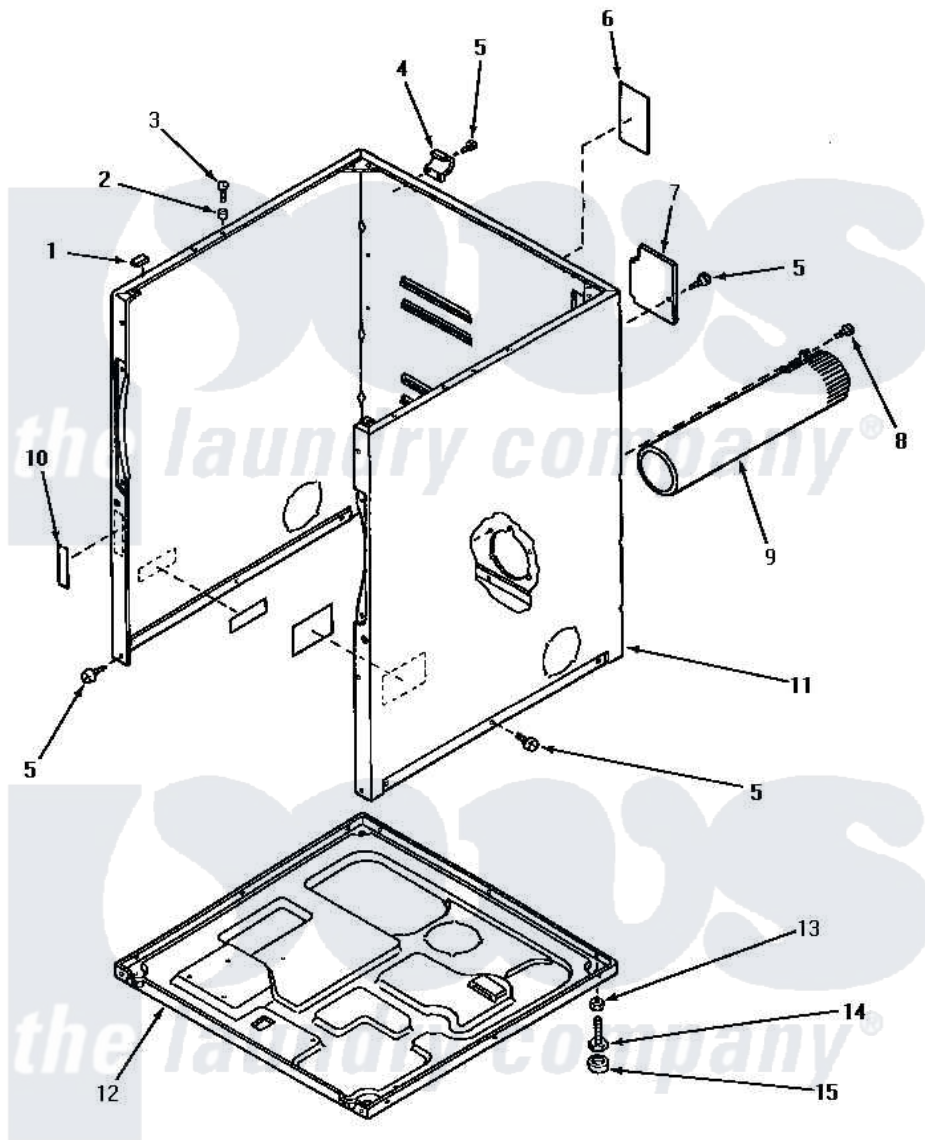

Amana NG8639 01 - CABINET, EXHAUST DUCT & BASE

CABINET, EXHAUST DUCT AND BASE

Amana [Residential Amana NG8639 Washer Parts](#) Parts Diagram 01 - CABINET, EXHAUST DUCT & BASE
 Click on the part number to view part

Item	Original Part Number	Replaced By	Status	Part Description
1	Y56128			Pad, Bumper
2	56079	505187		Locator, Panel
3	32671	Y014874		Screw, Idler Arm And Sleeve
4	60826		Not Available	HINGE, TOP
5	33562	27001200		Screw
6	56427		Not Available	STICKER
7	60821			Access Cover
8	Y33561	489464		Screw
9	56118		Not Available	ASSY, EXHAUST DUCT
10	24903		Not Available	STICKER,DISCONNECT POW
11	60813PW		Not Available	CABINET, WHITE
"	60813PH		Not Available	CABINET, HARVEST GOLD
"	60813PL		Not Available	CABINET, ALMOND
12	60811			Assembly, Base-Complete
13	20274	62739		Nut, Lock
14	Y52696	Y305086		Adjustable Leg And Nut