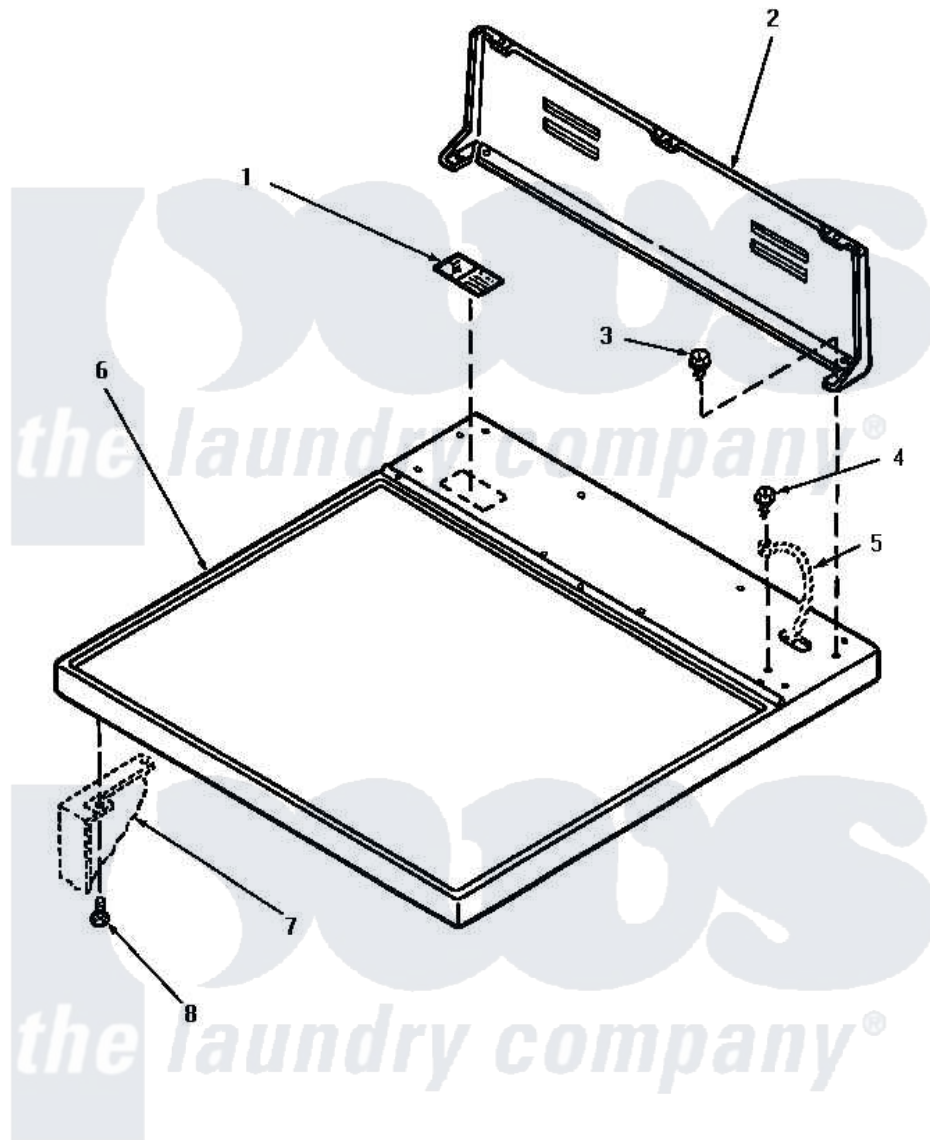

Amana NG8639 02 - CONTROL TOP & CONTROL HOOD REAR PANEL

CABINET TOP AND CONTROL HOOD REAR PANEL

Amana [Residential Amana NG8639 Washer Parts](#) Parts Diagram 02 - CONTROL TOP & CONTROL HOOD REAR PANEL

[Click on the part number to view part](#)

Item	Original Part Number	Replaced By	Status	Part Description
1	24903		Not Available	STICKER,DISCONNECT POW
2	59970		Not Available	CONTROL HOOD, REAR PANEL
3	23962	W10116760		Screw
4	20530			Screw, 10-24 x 3/8 Hex
5	Y00000000		Not Available	SEE NOTE GROUND WIRE, GREEN
6	60815H		Not Available	ASSY, TOP PANEL-DOMESTI
"	60815L		Not Available	CABINET TOP, ALMOND
"	60815W		Not Available	ASSY, TOP & CARTON
7	Y00000000		Not Available	SEE NOTE CABINET
8	33562	27001200		Screw