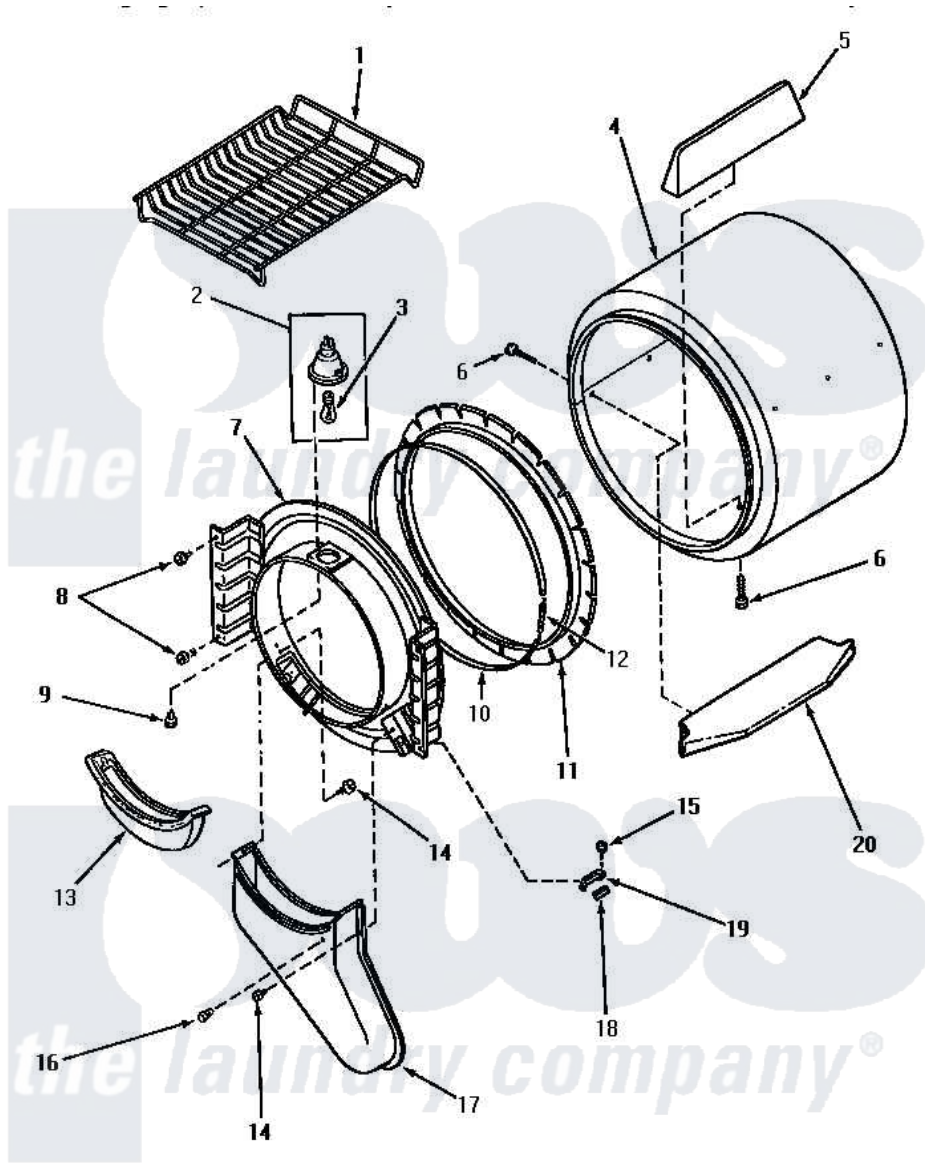

Amana NG8639 03 - FR BLKHD, AIR DUCT, FELT SEAL & CYLINDER

FRONT BULKHEAD, AIR DUCT, FELT SEAL AND CYLINDER

Amana [Residential Amana NG8639 Washer Parts](#) Parts Diagram 03 - FR BLKHD, AIR DUCT, FELT SEAL & CYLINDER
 Click on the part number to view part

Item	Original Part Number	Replaced By	Status	Part Description
1	58846		Not Available	RACK, DRYING
2	60953P		Not Available	CYLINDER LIGHT ASSEMBLY
3	Y54608	31001575		Bulb, Cylinder Light
"	Y60954	67001316		Bulb, Light
4	61073P		Not Available	ASSY, CYLINDER-WHITE
"	60645P		Not Available	ASSY, CYLINDER PACK
5	Y61399		Not Available	BAFFLE, CYLINDER-SHORT-
6	56131		Not Available	SCREW, 10BT X 1 TAPPING
7	62142W		Not Available	ASSY, BULKHEAD-FRONT-SV
8	33562	27001200		Screw
9	31260			Screw, No.8 X 3/8 Ind H
10	Y56090		Not Available	SEAL STRAP
11	56088			Assembly, Seal
12	52310			Spring
13	61376P			Filter, Lint-White W/Inst.
14	Y33561	489464		Screw

15	23962	W10116760	Screw
16	56938	Not Available	BUMPER
17	60786		Assembly, Air Duct-Front
18	58049		Pad, Thin
19	61448		Glide, Cylinder-Rulon F
20	Y61027	Not Available	BAFFLE,CYLINDER-EXTEND