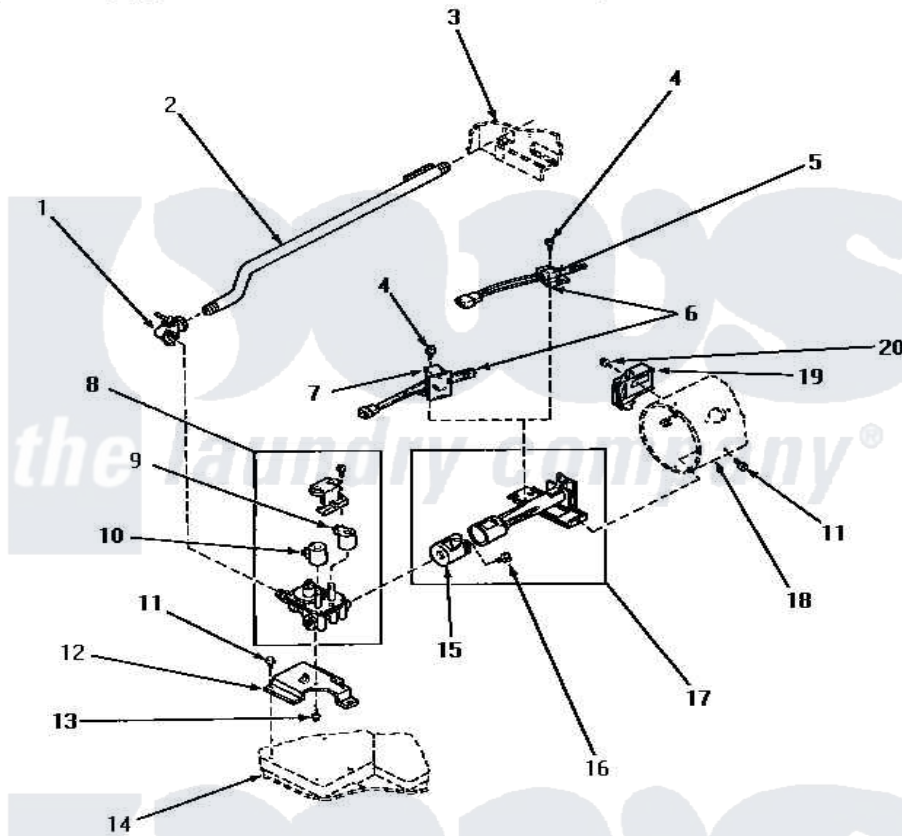

Amana NG8639 04 - GAS VALVE, IGNITER & GAS CONVERSION KITS

GAS BURNER CONVERSION KITS	
TO CONVERT DRYERS FROM NATURAL/MIXED TO LP GAS	TO CONVERT DRYERS FROM LP TO NATURAL/MIXED GAS
401P3 Conversion Kit Kit consists of: 1 - 58754 Block - Open Plug 1 - 58765 Burner Orifice Spud (#85) 1 - 60515 Conversion Plate 1 - 60517 Valve Converted to LP Gas Sticker 2 - 60520 LP Gas Stickers	402P3 Conversion Kit Kit consists of: 1 - 58719 Burner Orifice Spud (#44) 1 - 58768 Vent Screw 1 - 60514 Conversion Plate 1 - 60516 Valve Converted to Natural Gas Sticker 2 - 60521 Natural Gas Stickers

GAS VALVE, IGNITER AND GAS CONVERSION KITS (Gas Models)

Amana [Residential Amana NG8639 Washer Parts](#) Parts Diagram 04 - GAS VALVE, IGNITER & GAS CONVERSION KITS

Click on the part number to view part

Item	Original Part Number	Replaced By	Status	Part Description
1	Y56229	510205		Valve-Elbo
2	58911			Assembly, Lead-In Pipe
3	Y00000000		Not Available	SEE NOTE CABINET
4	56693			Screw, No.6-20 x. 44/.41 In
5	Y00000000		Not Available	SEE NOTE CARBORUNDUM IGNITER AND BRACKET
6	60868	37001308		Ignitor
7	Y00000000		Not Available	SEE NOTE NORTON IGNITER AND BRACKET
8	58804			Assembly, Valve-Gas-Single-
9	58804B	694540		Coil, 60 Hz
10	58804A	306106		Coil, Holding And Booster-W
11	33562	27001200		Screw
12	58912	500821		Bracket, Mounting-Gas
13	56124	3370225		Screw
14	Y00000000		Not Available	SEE NOTE BASE