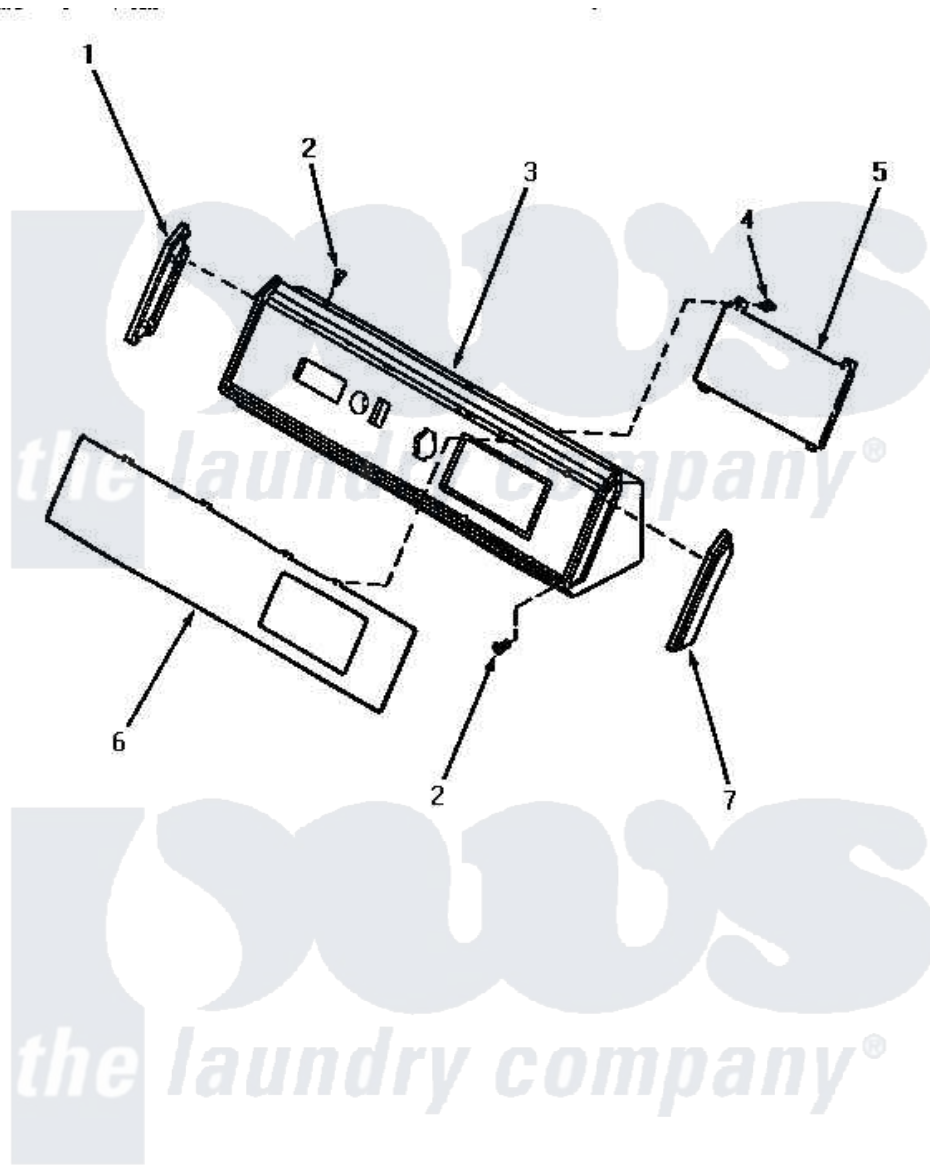

# Amana NG8639 05 - GRAPHIC PANEL, CONTROL HOOD & CONTROLS

## GRAPHIC PANEL, CONTROL HOOD AND CONTROLS

Amana [Residential Amana NG8639 Washer Parts](#) Parts Diagram 05 - GRAPHIC PANEL, CONTROL HOOD & CONTROLS

[Click on the part number to view part](#)

Item	Original Part Number	Replaced By	Status	Part Description
1	32343		Not Available	INSERT,CONTROL HOOD-L.
2	31752		Not Available	SCREW,No.8ABX3/4 POZIDRI
3	59606		Not Available	HOOD,DRYER-BLACK
4	<a href="#">31260</a>			Screw, No.8 X 3/8 Ind H
5	59608		Not Available	ASSY, ELECTRONIC CONTROL
6	59480		Not Available	PANEL,GRAPHIC
7	<a href="#">32342</a>			Insert, Control Hood-R.