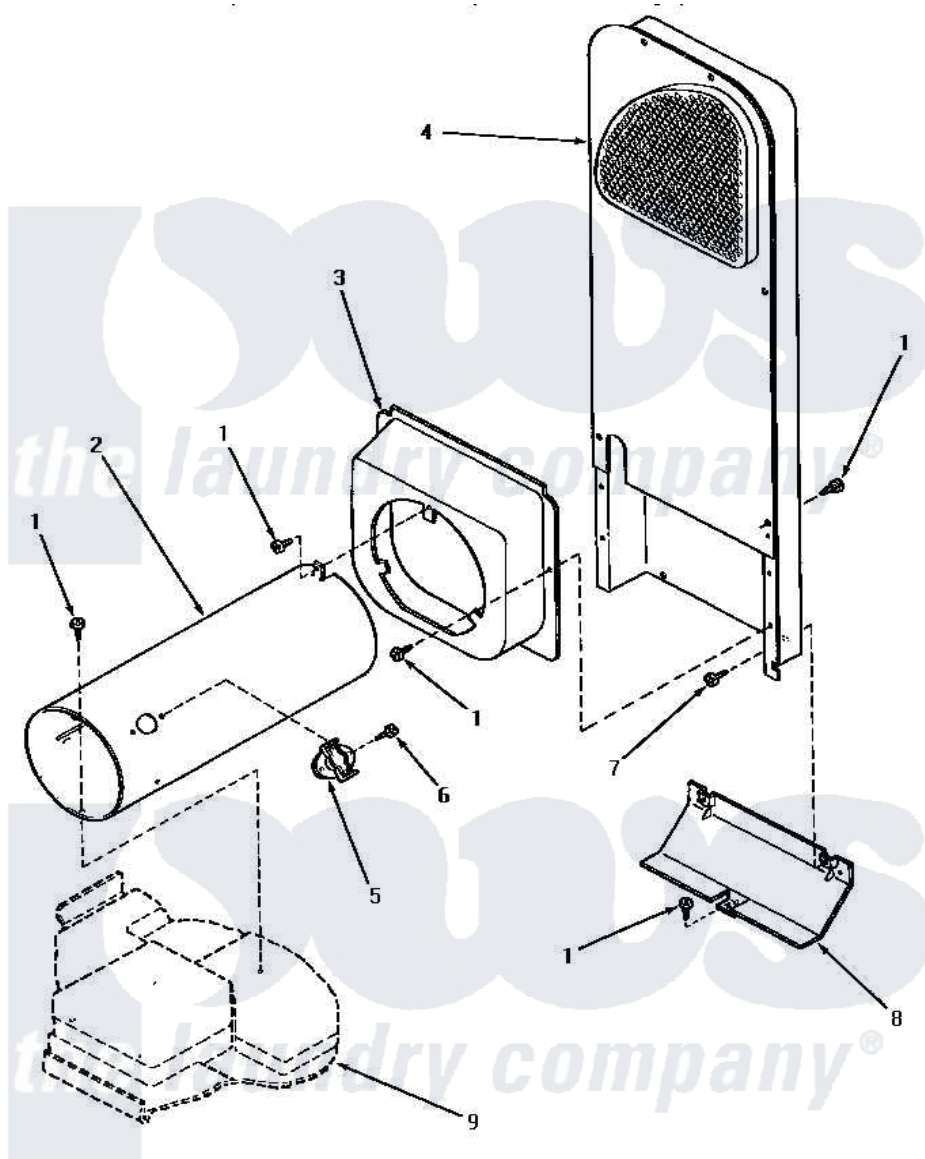

# Amana NG8639 06 - HEATER BOX

## HEATER BOX (Gas Models through Serial No.S6333959XM)

Amana [Residential Amana NG8639 Washer Parts](#) Parts Diagram 06 - HEATER BOX

[Click on the part number to view part](#)

Item	Original Part Number	Replaced By	Status	Part Description
1	33562	<a href="#">27001200</a>		Screw
2	56240	<a href="#">08013801</a>		Bracket
3	56237	<a href="#">510101</a>		Shroud Heat Duct
4	61161P	<a href="#">503605</a>		Assembly, Heater Duct
5	58366	<a href="#">489P3</a>		Limit Thermostat
6	23222	<a href="#">3177991</a>		Screw
7	51780	<a href="#">3390631</a>		Screw, 10-16 X 3/8
8	60952		Not Available	SHIELD,HEAT DUCT
9	Y00000000		Not Available	SEE NOTE BASE