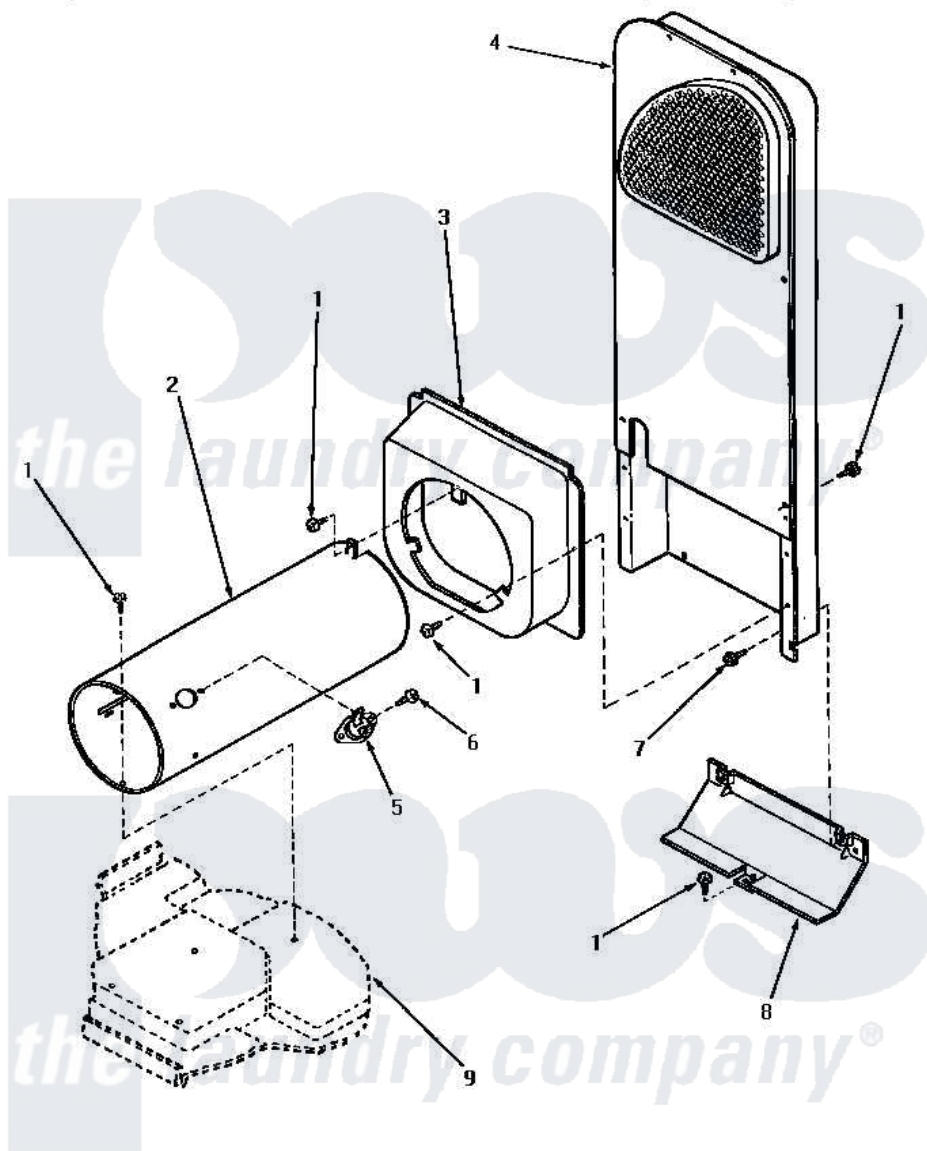

# Amana NG8639 07 - HEATER BOX

## HEATER BOX (Gas Models starting Serial No.S633960XM)

Amana [Residential Amana NG8639 Washer Parts](#) Parts Diagram 07 - HEATER BOX

[Click on the part number to view part](#)

Item	Original Part Number	Replaced By	Status	Part Description
1	33562	<a href="#">27001200</a>		Screw
2	61974		Not Available	BURNER HOUSING
3	Y60948	<a href="#">510101</a>		Shroud Heat Duct
4	61161P	<a href="#">503605</a>		Assembly, Heater Duct
5	<a href="#">489P3</a>			Limit Thermostat
6	51782		Not Available	SCREW, 6B-20X5/16
7	51780	<a href="#">3390631</a>		Screw, 10-16 X 3/8
8	60952		Not Available	SHIELD,HEAT DUCT
9	Y00000000		Not Available	SEE NOTE BASE