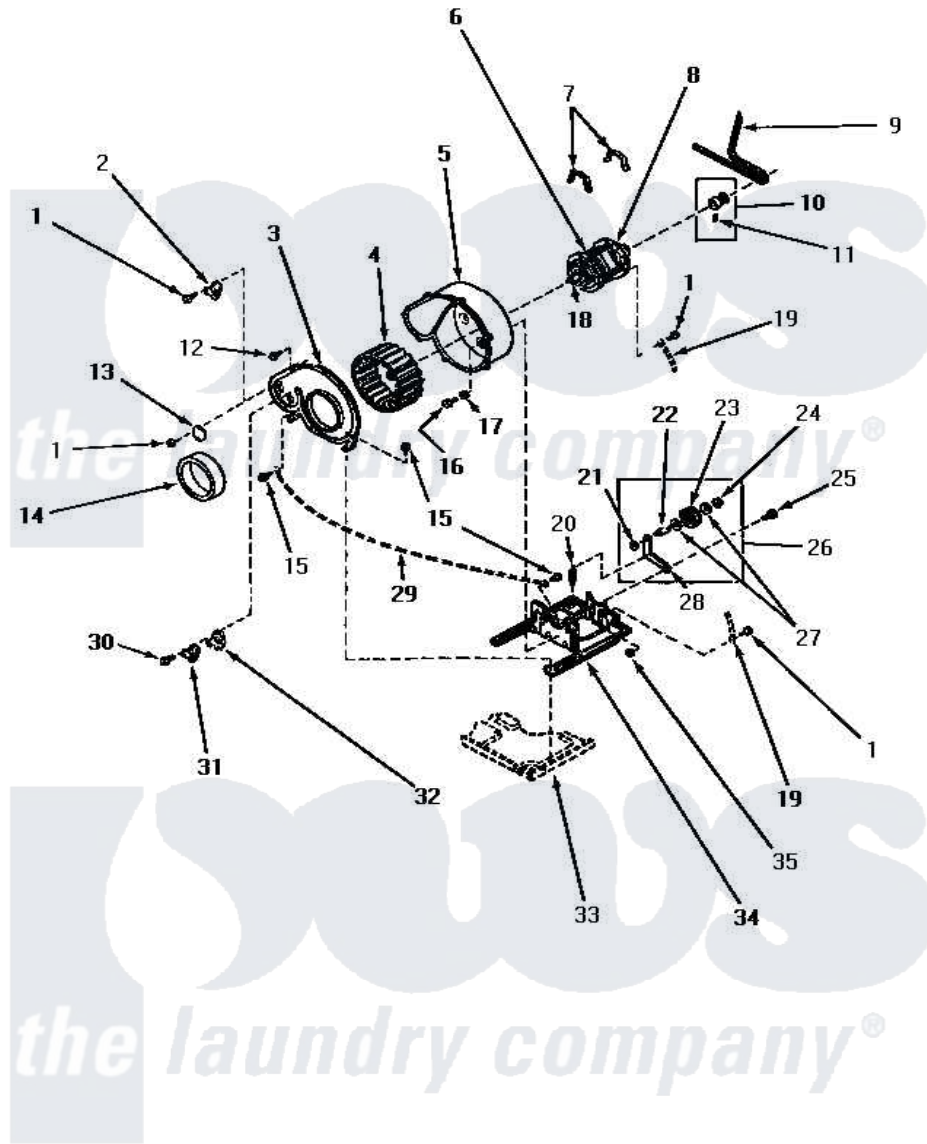

Amana NG8639 09 - MOTOR, EXHAUST FAN & BELT

MOTOR, EXHAUST FAN AND BELT

Amana [Residential Amana NG8639 Washer Parts](#) Parts Diagram 09 - MOTOR, EXHAUST FAN & BELT
 Click on the part number to view part

Item	Original Part Number	Replaced By	Status	Part Description
3	60938P		Not Available	COVER,BLOWER HOUSING
4	56000	510139P		Assembly Blower Fan Package
5	56020			Housing, Blower
6	Y58044	915P3		Motor-Drve
7	Y58047	660658		Clamp, Motor Mounting 343481 685441
8	59895		Not Available	MOTOR SWITCH, INTERNAL MOUNTED
"	53226		Not Available	SWITCH,MOTOR
"	53249		Not Available	SWITCH
9	59174	40111201		Belt, Cylinder
10	59173		Not Available	MOTOR PULLEY ASSEMBLY
11	52906		Not Available	SETSCREW
12	23962	W10116760		Screw
14	56065		Not Available	SEAL
15	51780	3390631		Screw, 10-16 X 3/8

16	33562	27001200		Screw
17	20492	M0270504		Washer
18	27604P			Never-Seeze 1 Oz Tube
19	Y00000000		Not Available	SEE NOTE GROUND WIRE, GREEN
20	56076			Spring, Idler
21	56156	358160		Nut
22	56461			Shaft
23	Y54414			Assembly, Wheel And Bearing
24	23748			Ring, Retaining
25	56587		Not Available	SCREW, 1/4-20 HEX HD SH
26	Y56170	56170P		Assembly- Idle
27	52549			Washer, 501 ID X3/4 Odx
28	56057		Not Available	LEVER, IDLER
29	Y00000000		Not Available	SEE NOTE GROUND WIRE, GREEN -- (THROUGH SERIAL NO. S6181365XA)
30	23222	3177991		Screw
31	59500			Assembly, Thermistor
33	Y00000000		Not Available	SEE NOTE BASE
34	Y60816	503613		Mount, Motor
35	52566	27001225		Nut, Jam Mid Lock 1/4-20