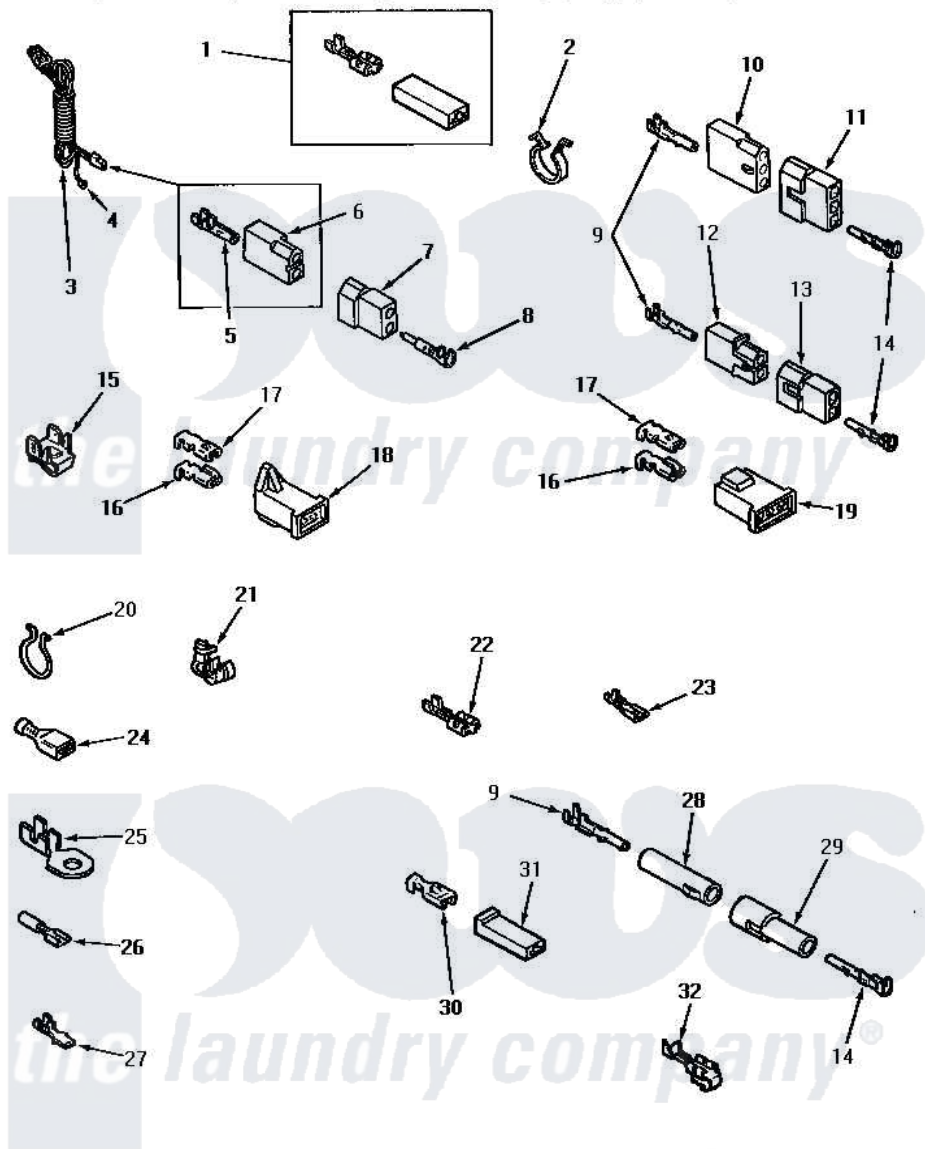

Amana NG8639 10 - POWER CORD & TERMINALS

POWER CORD AND TERMINALS

Amana [Residential Amana NG8639 Washer Parts](#) Parts Diagram 10 - POWER CORD & TERMINALS
 Click on the part number to view part

Item	Original Part Number	Replaced By	Status	Part Description
1	Y00237			Terminal-Female 1/4 ((1) 12 GAUGE Wire Or(2) 18 GA
2	61510	504034		Clip, Wire
3	Y56222	27001142		Cord, Power
4	Y00000000		Not Available	SEE NOTE GROUND WIRE, GREEN
5	00130			Terminal, Pin-1/8 Femal
6	56265			Receptacle, 2 Circuit
7	56266			Plug
8	Y00127			Terminal, Pin-1/8 Male
9	Y00117	5011-XX		093 Female Socket
10	23039	697780		Receptacle,
11	23040			Plug-3 Circuit
12	56451			Receptacle, 2 Circuit
13	56448			Terminal Block Plug
14	Y00116			Terminal, Pin-Male
15	Y00161	B5733302		Clip, Ground

16	Y00190		Connector-Receptacle
17	Y00189		Terminal, Spade
18	58799		Connector-2 Circuit
19	58800	Not Available	CONNECTOR-3 CIRCUIT (3 CIRCUIT CONNECTOR)
20	51291		Clip, Wire
21	21903	211881	Grommet, Cord Part Not Used- Gas Models Only
22	Y00121	Not Available	SPADE TERMINAL(12 GAUGE) (1/4 INCH-(2) 18 GAUGE WIRES O
"	Y00119	Not Available	SPADE TERMINAL(18 GAUGE) (1/4 INCH-(1) 18 GAUGE WIRE)
"	Y00222	Not Available	TERMINAL,FEMALE-1/4 SP
23	Y00124		Spade Terminal (18 Gauge) (3/16 Inch-(1) 18 Gauge Wire-
"	Y00209		Spade Terminal (18 Gauge) (3/16 Inch-(2) 18 Gauge Wires-
"	00156	00156SRE	65br30/FI
24	Y00163	285432	Terminal
"	Y00165		Insulated Spade Terminal
25	00110		No.10 18 Gauge Wire
"	Y00111		Ring Terminal No.10 No.10 18 Gauge Wires Or
26	Y00215		Barrel Insulated Spade
"	Y00214	Not Available	BARREL INSULATED SPADE(18 GAUG (1/4 INCH- 18 GAUGE WIRE)
27	Y00138		Male Tab Terminal 18 Gauge Wire)
"	Y00139	Y00138	Male Tab Terminal 18 Gauge Wire)
28	26301		Receptacle, Molex
29	26302	Not Available	PLUG,1 CIRCUIT
30	Y00115		Lock In Spade Terminal (18 Gaug (1/4 Inch-(1) 18 Gauge Wire)
"	00122	Not Available	(1/4 INCH-(2) 18 GAUGE WIRES O
31	90789		Connector
32	Y00114		Spade Terminal