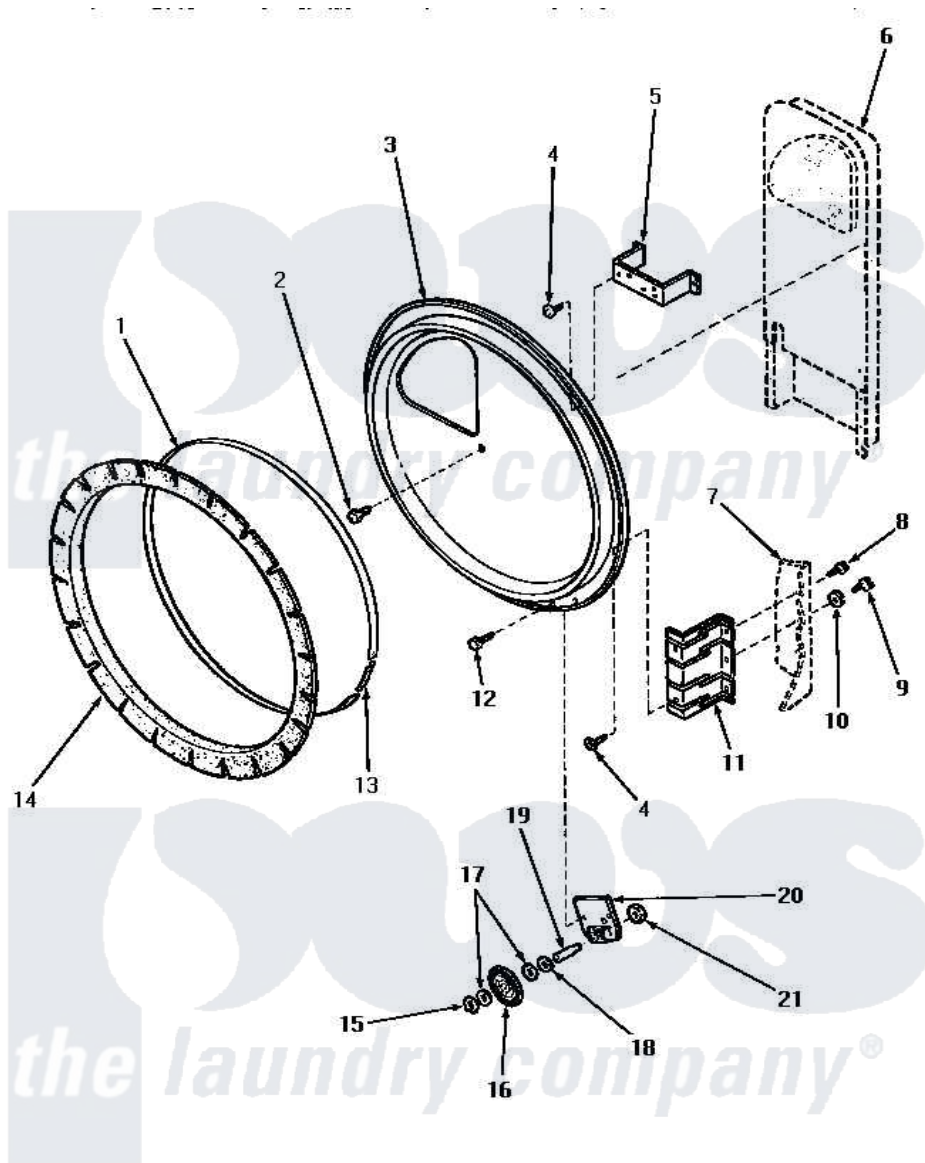

Amana NG8639 11 - REAR BLKHD, FELT SEAL & CYLINDER ROLLER

REAR BULKHEAD, FELT SEAL AND CYLINDER ROLLER

Amana [Residential Amana NG8639 Washer Parts](#) Parts Diagram 11 - REAR BLKHD, FELT SEAL & CYLINDER ROLLER

[Click on the part number to view part](#)

Item	Original Part Number	Replaced By	Status	Part Description
1	Y56090		Not Available	SEAL STRAP
2	Y33561	489464		Screw
3	61135P		Not Available	ASSY,REAR BULKHEAD
4	56078	M400664		SCrew Tap Trs Cr Rec 1016AB
5	60823P			Bracket, Terminal Block
6	Y00000000		Not Available	SEE NOTE HEAT DUCT
7	Y00000000		Not Available	SEE NOTE CABINET
8	33562	27001200		Screw
9	52909			Screw, 10B-16 X 1/2 HeX
10	51474		Not Available	WASHER, 13/64IDX1/2ODX.
11	56055		Not Available	BRACKET,BULKHEAD-REAR
12	51780	3390631		Screw, 10-16 X 3/8
13	52310			Spring
14	56088			Assembly, Seal
15	23748			Ring, Retaining

16	56457	62649P	Roller- CY
17	52549		Washer, 501 ID X3/4 Odx
18	23886		Not Available
19	56461		WASHER,.578IDX1.25ODX1
20	56042		Not Available
21	56156	358160	Shaft
			BRACKET,CYLINDER ROLLER
			Nut