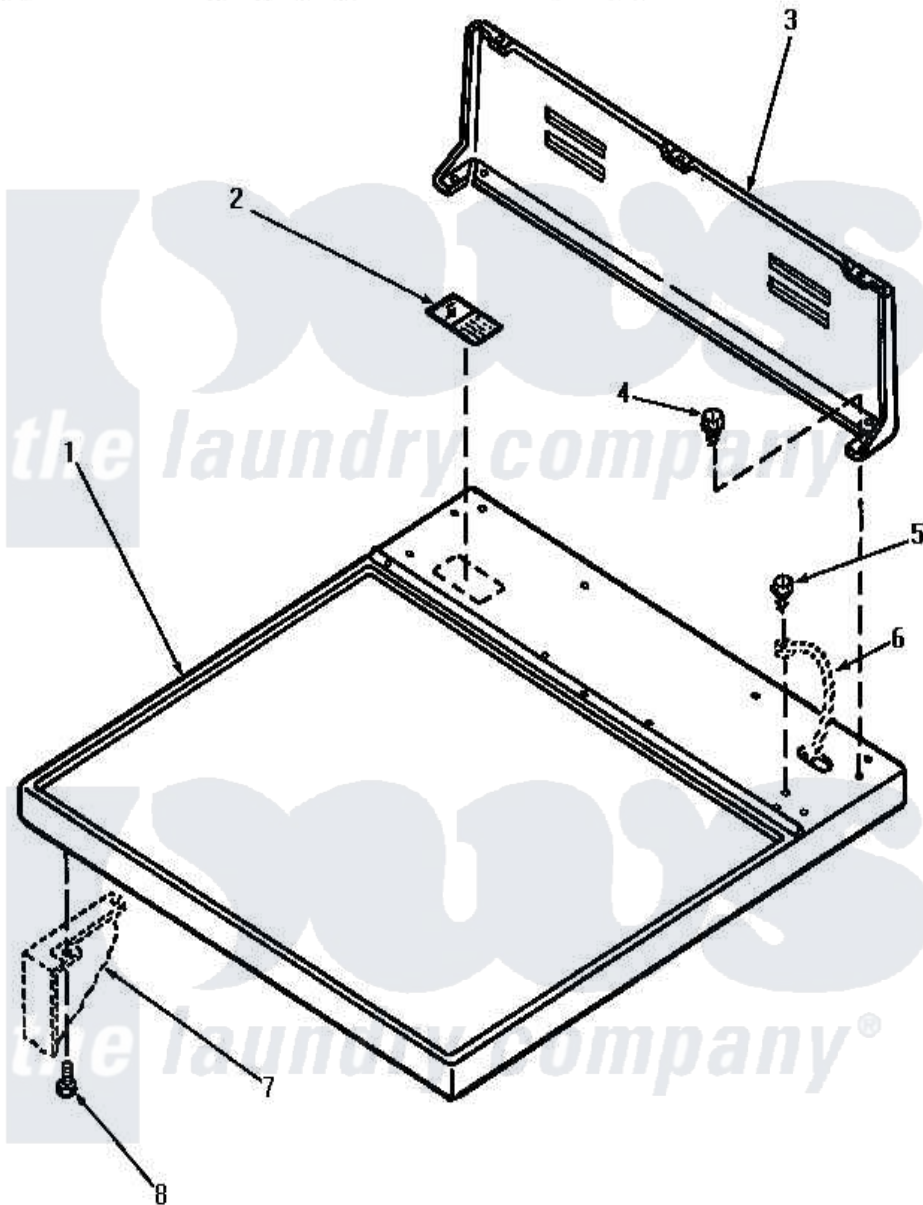

# Amana NG8839 01 - CABINET TOP AND CONTROL HOOD REAR PANEL

Amana Residential Amana NG8839 Washer Parts Parts Diagram 01 - CABINET TOP AND CONTROL HOOD REAR PANEL

[Click on the part number to view part](#)

| Item | Original Part Number  | Replaced By               | Status        | Part Description                          |
|------|-----------------------|---------------------------|---------------|---|
| 1    | 60815H                |                           | Not Available | ASSY, TOP PANEL-DOMESTI                   |
| "    | 60815L                |                           | Not Available | CABINET TOP, ALMOND                       |
| "    | 60815W                |                           | Not Available | ASSY, TOP & CARTON                        |
| 2    | 24903                 |                           | Not Available | STICKER, DISCONNECT POW                   |
| 3    | 59970                 |                           | Not Available | CONTROL HOOD, REAR PANEL                  |
| 4    | 23962                 | <a href="#">W10116760</a> |               | Screw                                     |
| 5    | <a href="#">20530</a> |                           |               | Screw, 10-24 x 3/8 Hex                    |
| 6    | Y00000000             |                           | Not Available | SEE NOTE GROUND WIRE, GREEN               |
| 7    | Y00000000             |                           | Not Available | SEE NOTE CABINET -- (SEE PAGE 10, KEY 13) |
| 8    | 25723                 | <a href="#">27001200</a>  |               | Screw                                     |